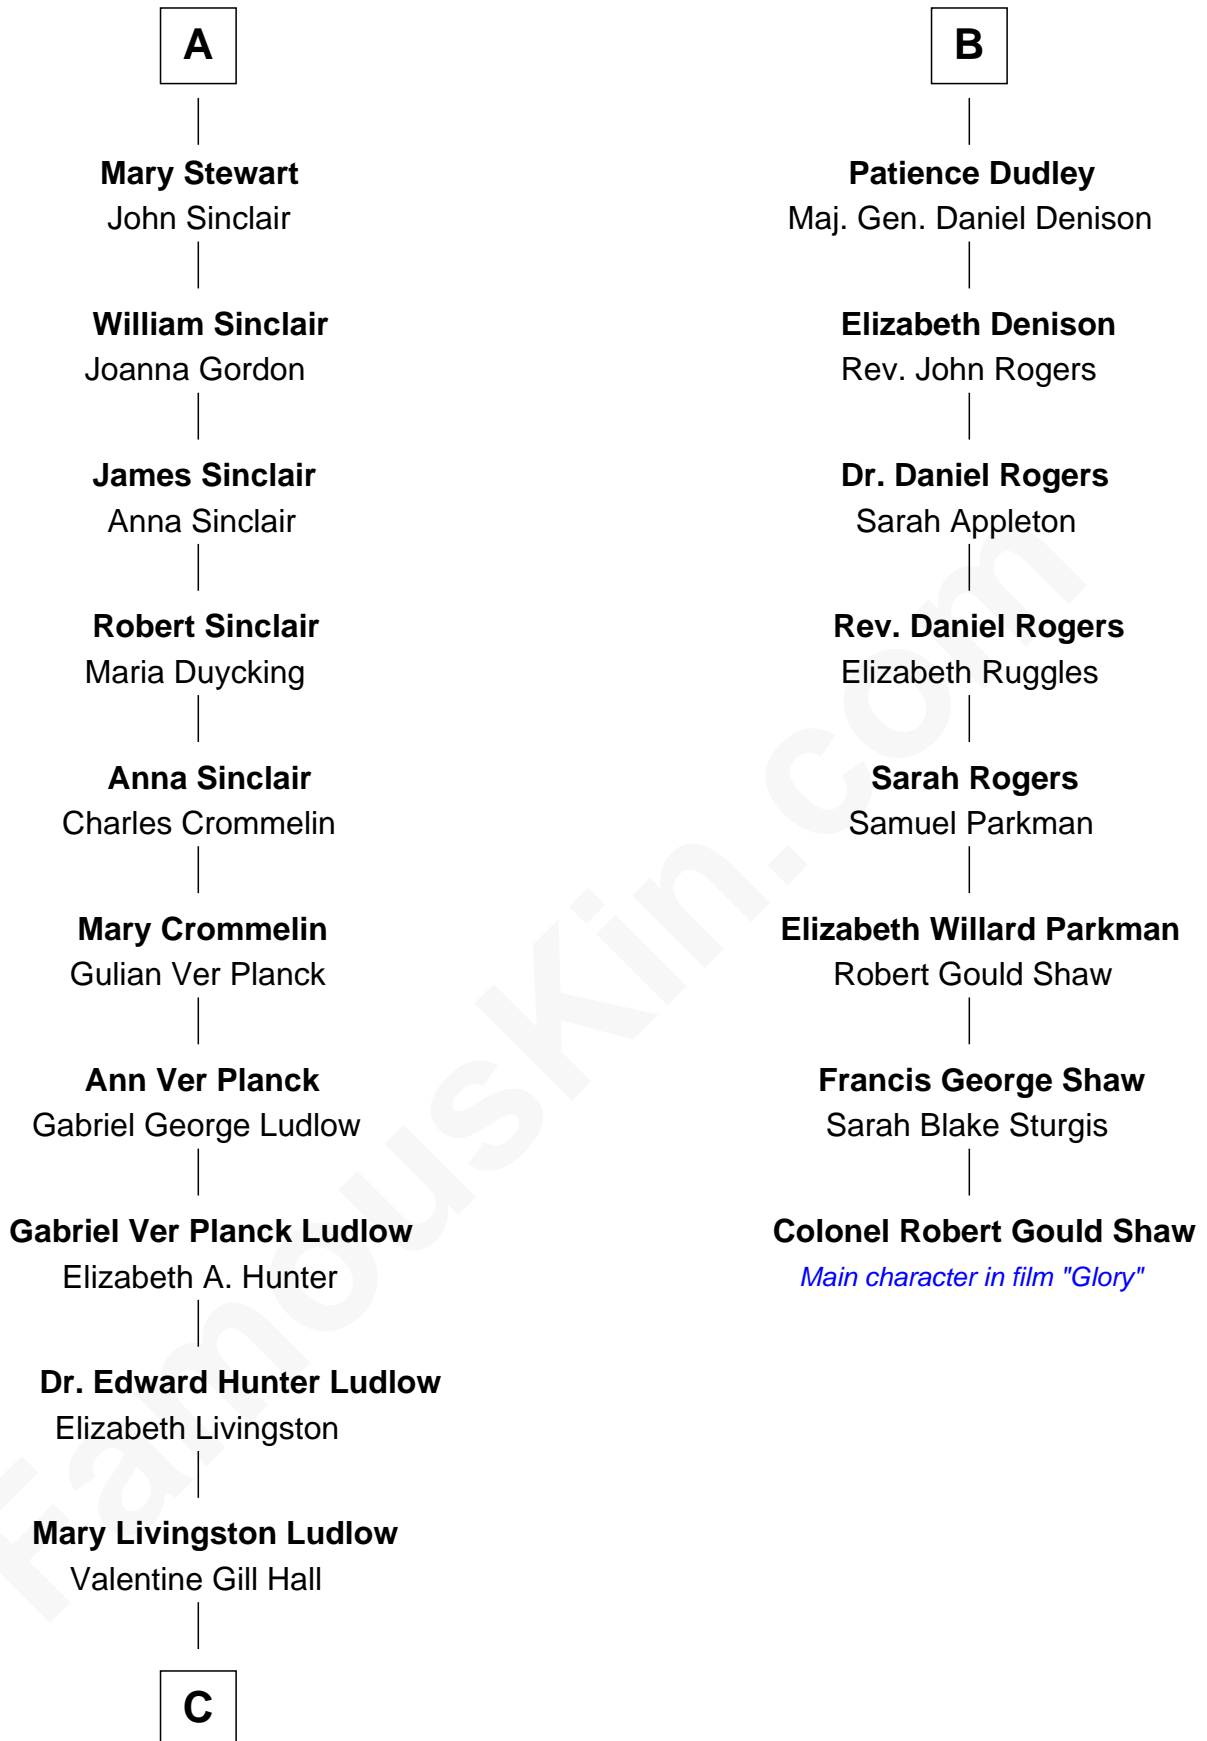

## Relationship Chart of Eleanor Roosevelt

*First Lady of President Franklin D. Roosevelt*

**14th cousin 4 times removed of**

## Colonel Robert Gould Shaw

*U.S. Civil War leader of film "Glory" fame*

**C**

—  
**Anna Rebecca Hall**

Elliott Roosevelt

—  
**Eleanor Roosevelt**

*First Lady of Franklin Roosevelt*

FamousKin.com