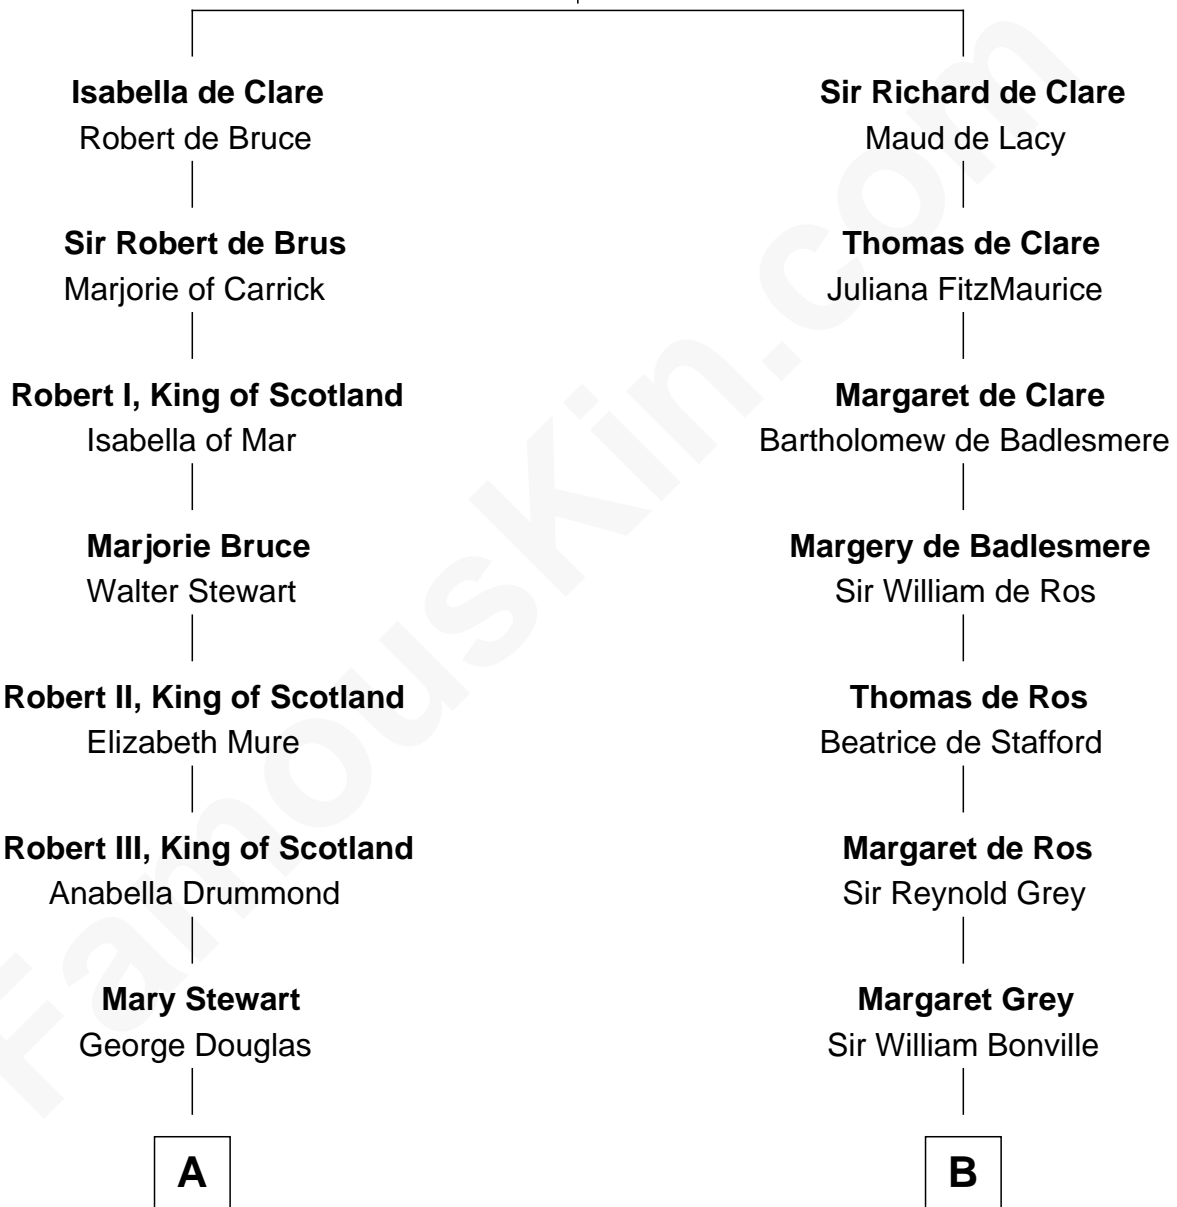

## Relationship Chart of

### Eleanor Roosevelt

*First Lady of President Franklin D. Roosevelt*

21st cousin of

### Colonel Robert Gould Shaw

*U.S. Civil War leader of film "Glory" fame*

**Gilbert de Clare**

Isabel Marshal

**C**

**Anne Irvine**  
James Bulloch

**James Stephens Bulloch**  
Martha Stewart

**Martha Bulloch**  
Theodore Roosevelt