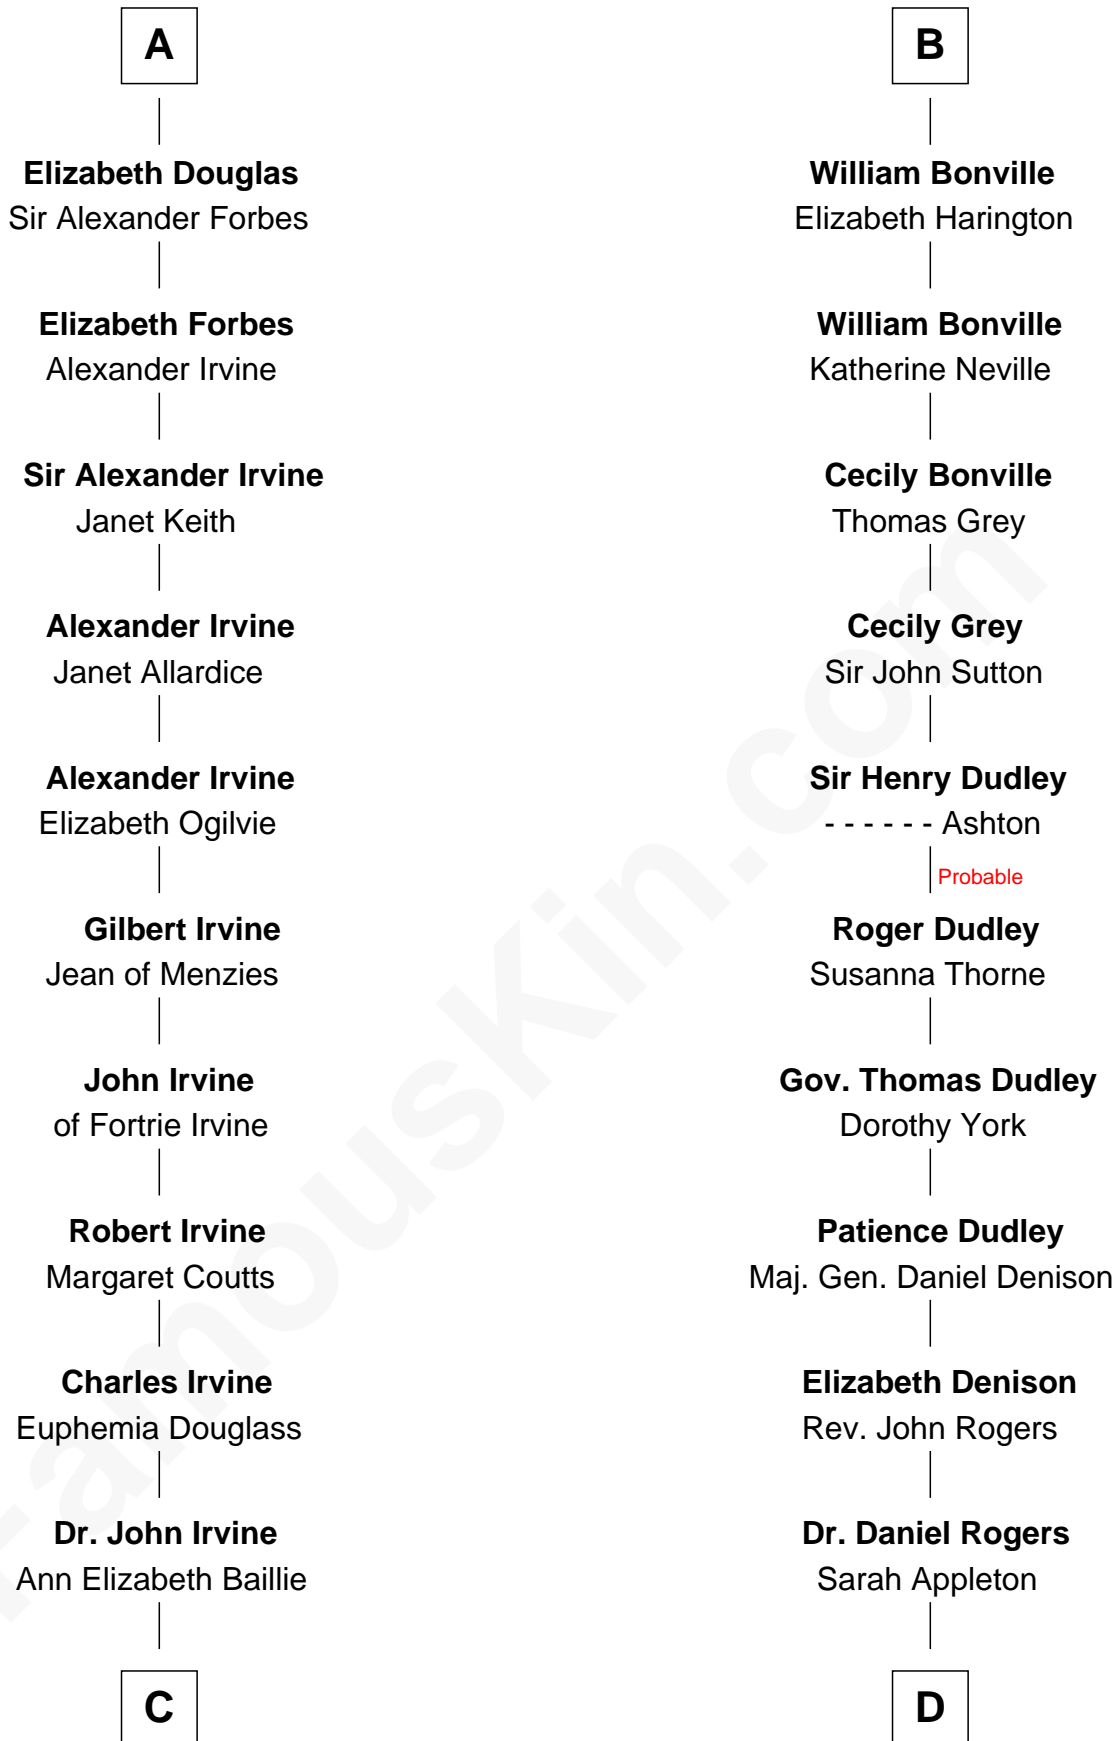

## Relationship Chart of

### Eleanor Roosevelt

*First Lady of President Franklin D. Roosevelt*

21st cousin of

### Colonel Robert Gould Shaw

*U.S. Civil War leader of film "Glory" fame*

**Gilbert de Clare**

Isabel Marshal

**C**

**Anne Irvine**  
James Bulloch

**James Stephens Bulloch**  
Martha Stewart

**Martha Bulloch**  
Theodore Roosevelt

**Elliott Roosevelt**  
Anna Rebecca Hall

**Eleanor Roosevelt**  
*First Lady of Franklin Roosevelt*

**D**

**Rev. Daniel Rogers**  
Elizabeth Ruggles

**Sarah Rogers**  
Samuel Parkman

**Elizabeth Willard Parkman**  
Robert Gould Shaw