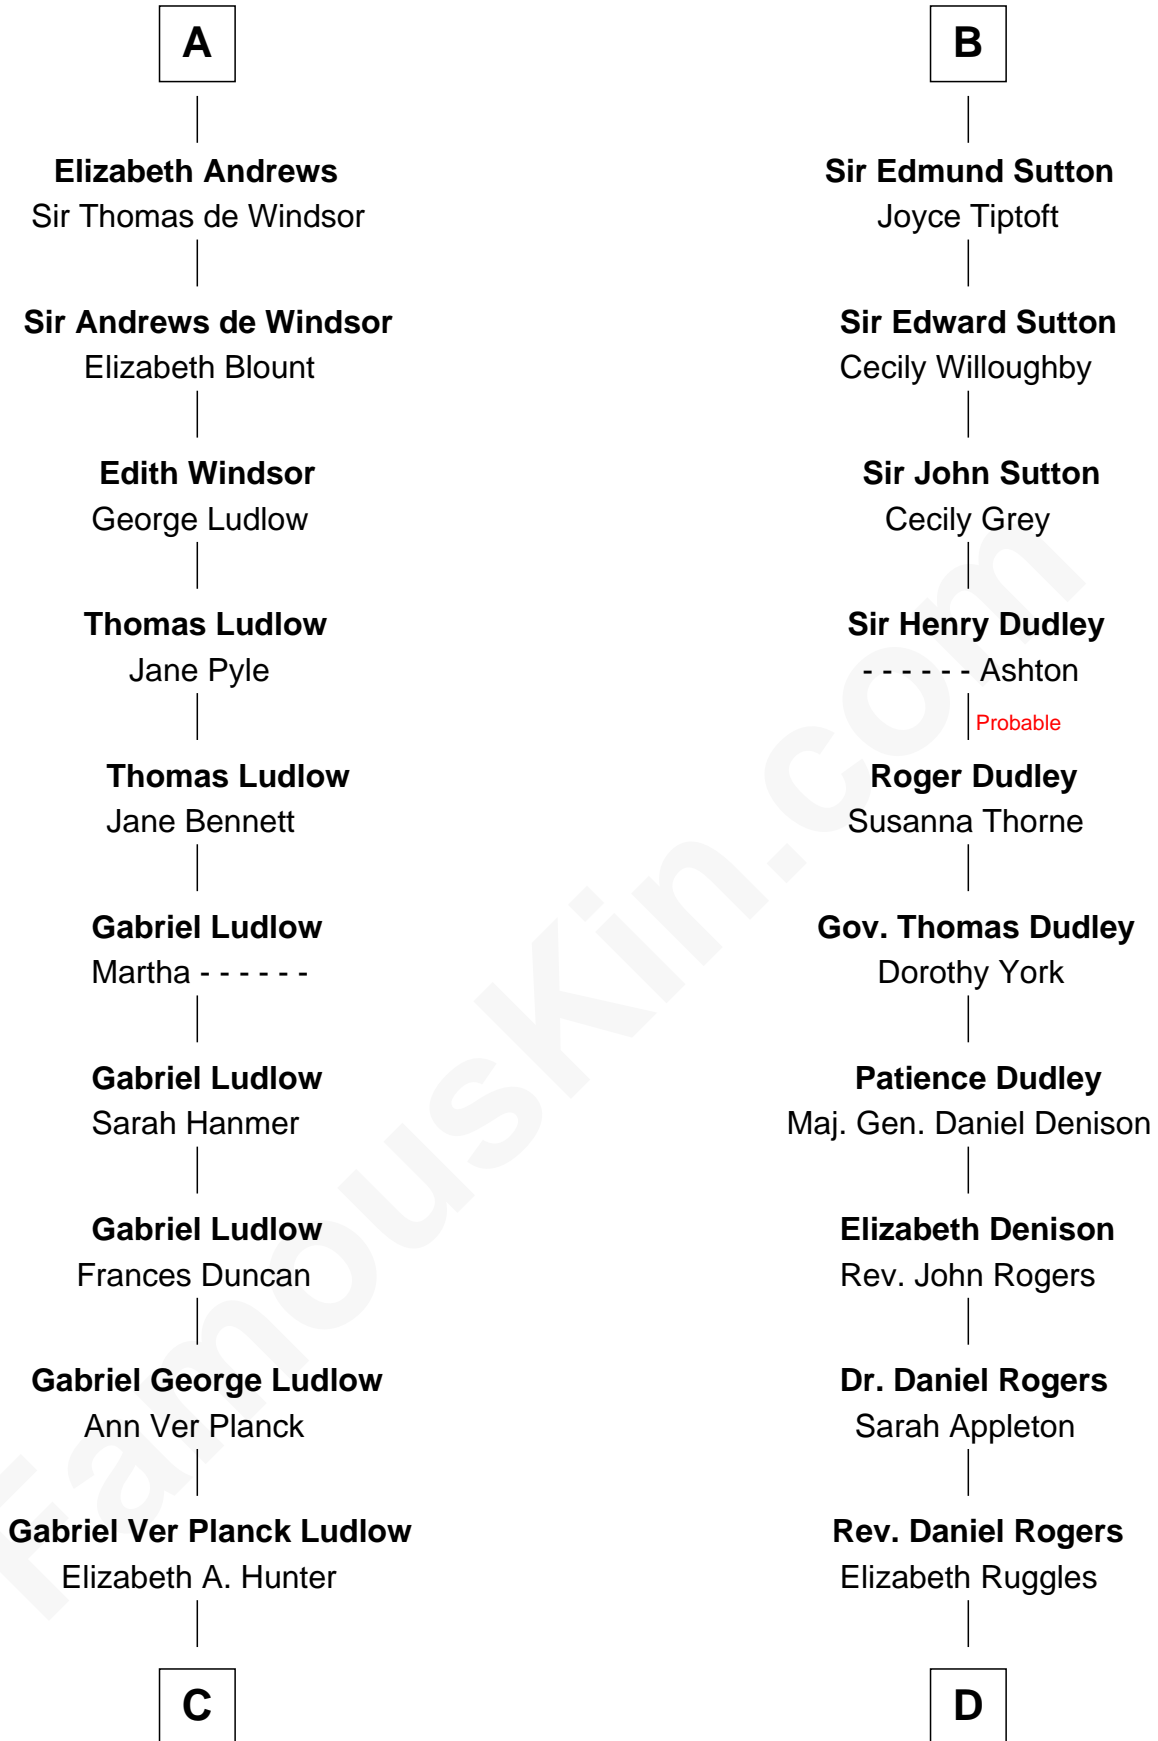

FamousKin.com

Relationship Chart of

Eleanor Roosevelt

First Lady of President Franklin D. Roosevelt

20th cousin of

Colonel Robert Gould Shaw

U.S. Civil War leader of film "Glory" fame

Sir Hugh le Despencer

Alice le Despenser

Sir John Sutton

Sir John Sutton

Constance Blount

Sir John Sutton

Elizabeth Berkeley

B

C

Dr. Edward Hunter Ludlow

Elizabeth Livingston

Mary Livingston Ludlow

Valentine Gill Hall

Anna Rebecca Hall

Elliott Roosevelt

Eleanor Roosevelt

First Lady of Franklin Roosevelt