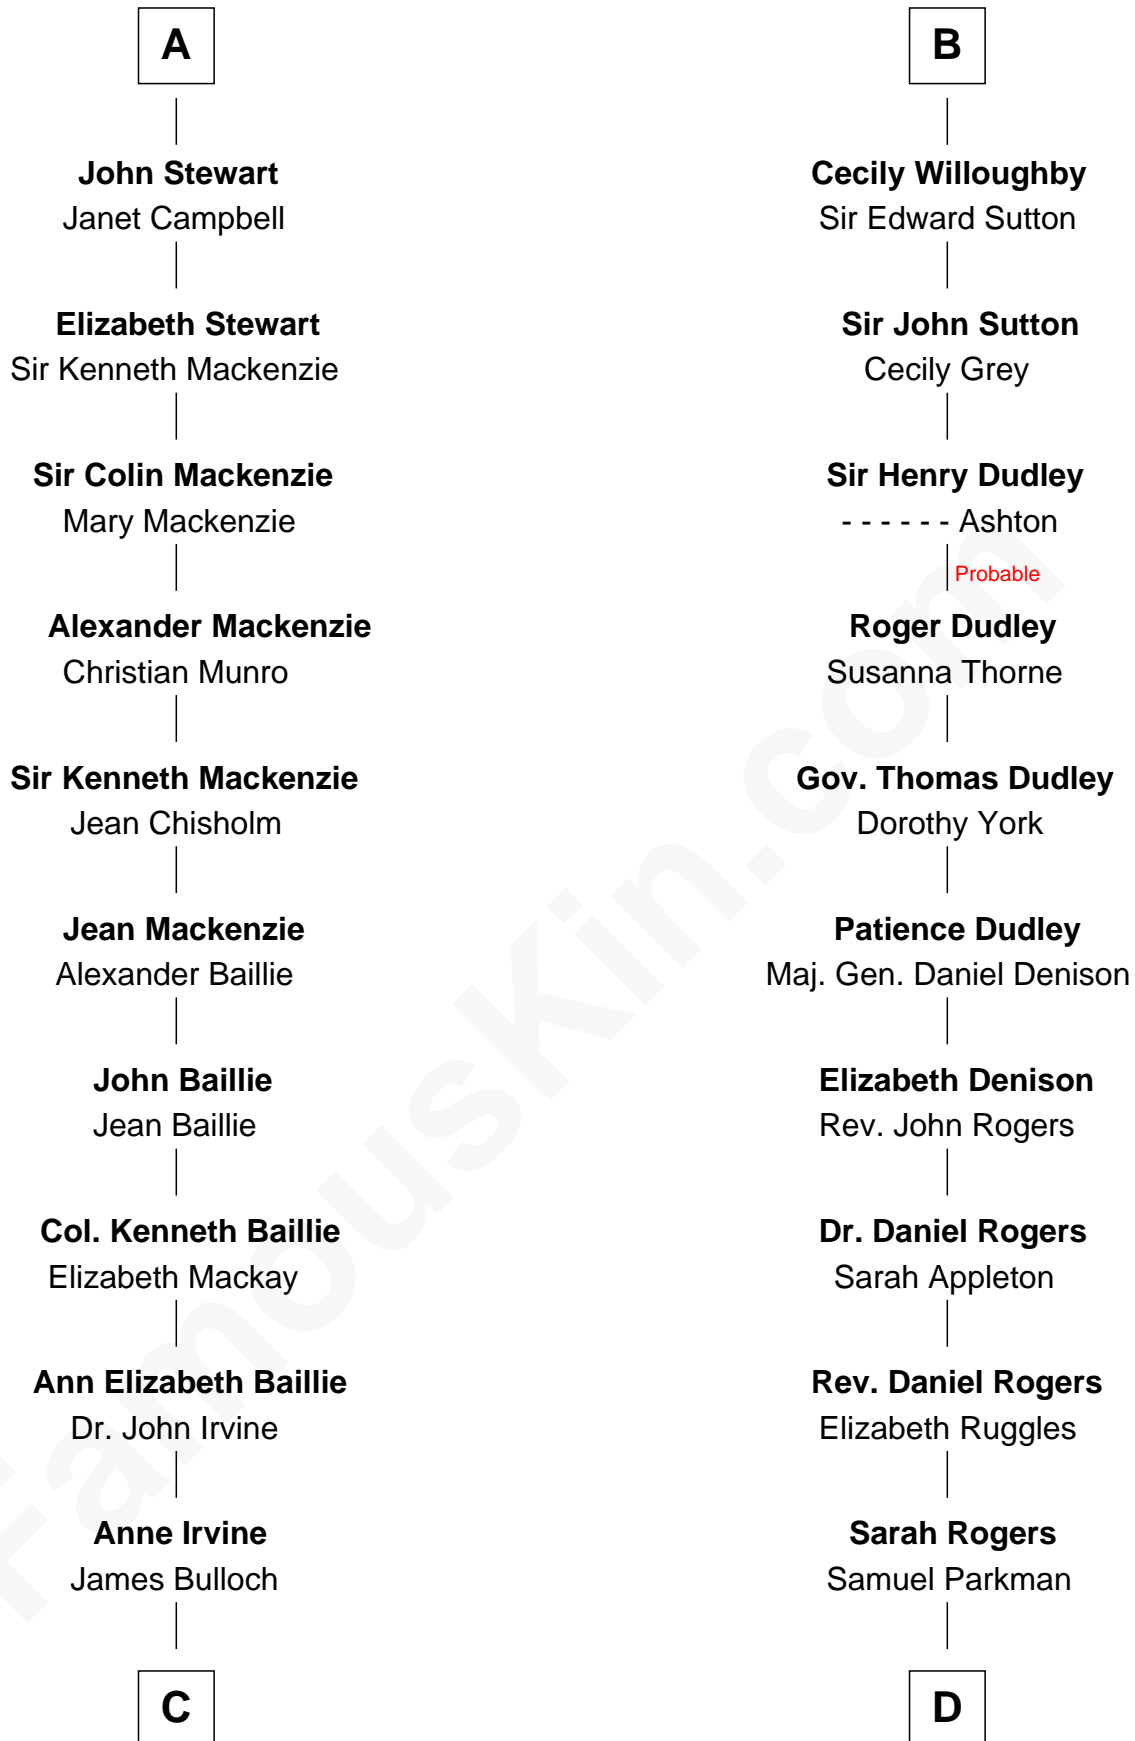

FamousKin.com

Relationship Chart of

Eleanor Roosevelt

First Lady of President Franklin D. Roosevelt

19th cousin 1 time removed of

Colonel Robert Gould Shaw

U.S. Civil War leader of film "Glory" fame

C

James Stephens Bulloch

Martha Stewart

Martha Bulloch

Theodore Roosevelt

Elliott Roosevelt

Anna Rebecca Hall

Eleanor Roosevelt

First Lady of Franklin Roosevelt

D

Elizabeth Willard Parkman

Robert Gould Shaw

Francis George Shaw

Sarah Blake Sturgis

Colonel Robert Gould Shaw

Main character in film "Glory"

FamousKin.com