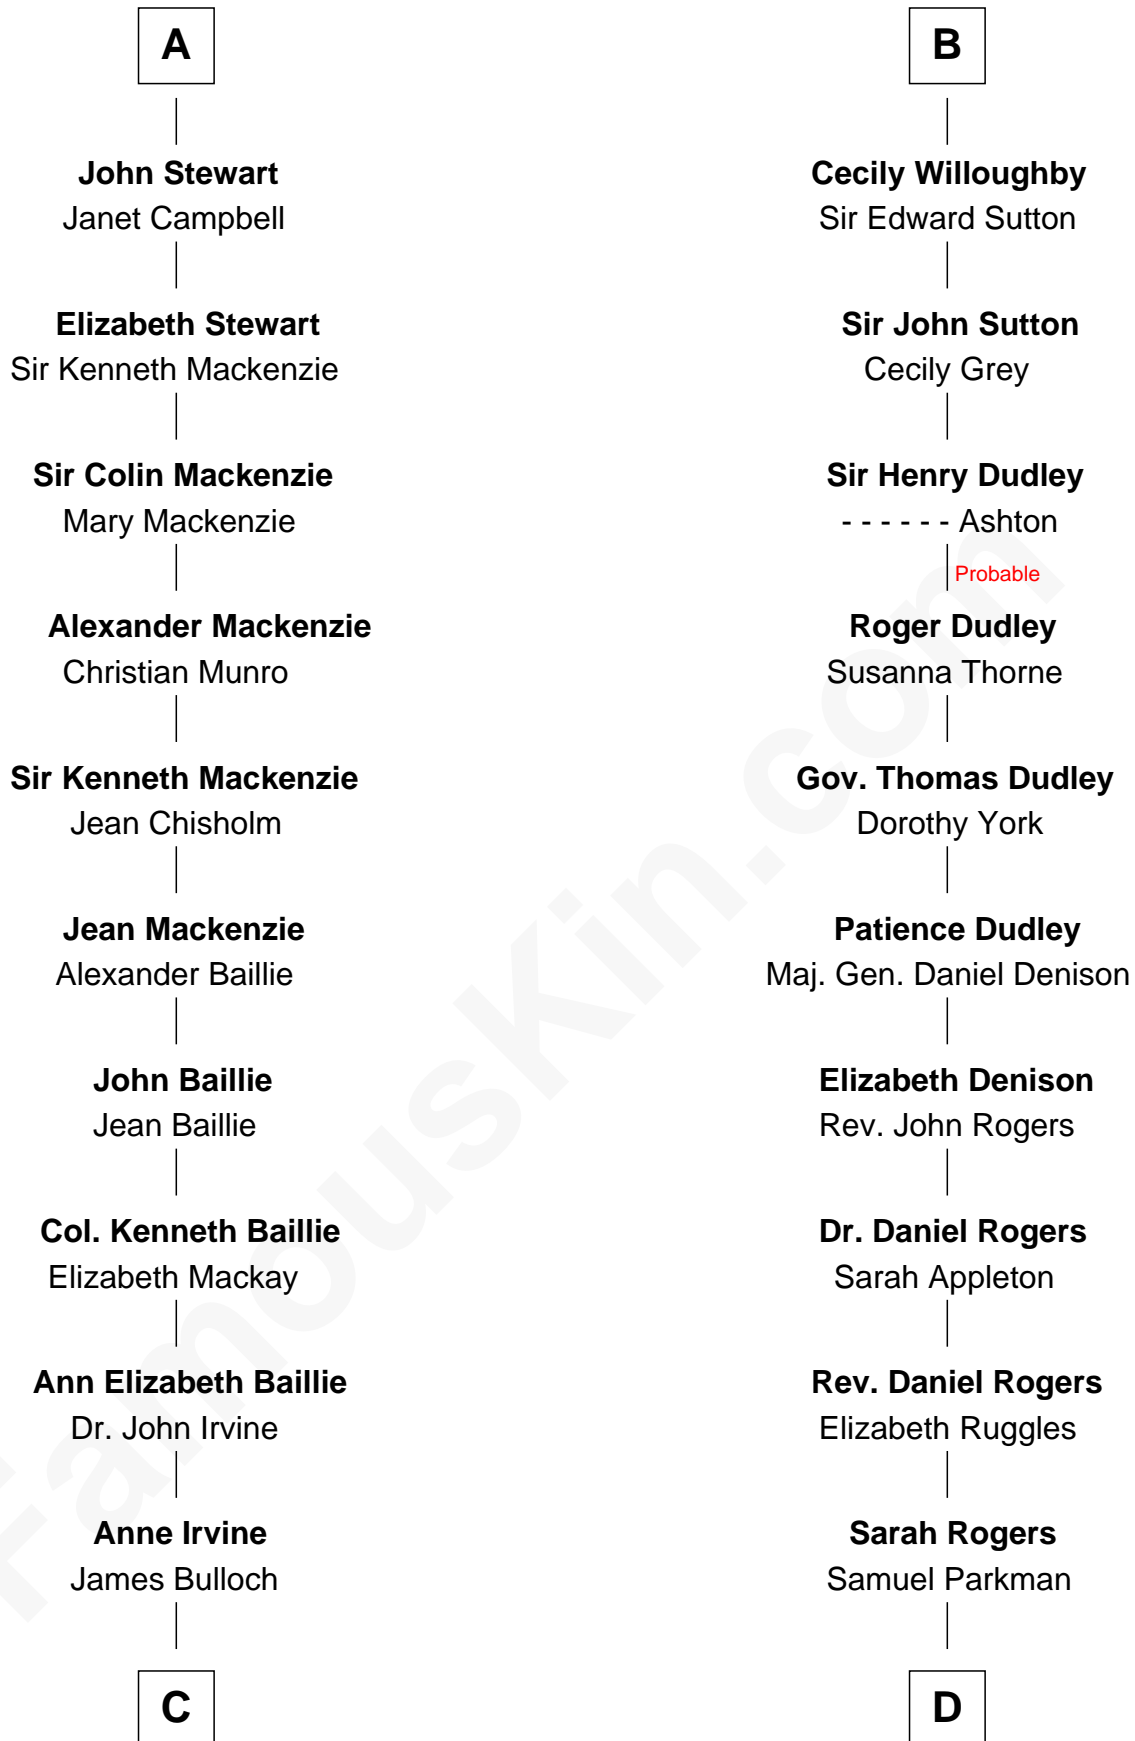

FamousKin.com

Relationship Chart of Eleanor Roosevelt

First Lady of President Franklin D. Roosevelt

19th cousin 1 time removed of

Colonel Robert Gould Shaw

U.S. Civil War leader of film "Glory" fame

C

James Stephens Bulloch

Martha Stewart

Martha Bulloch

Theodore Roosevelt

Elliott Roosevelt

Anna Rebecca Hall

Eleanor Roosevelt

First Lady of Franklin Roosevelt

D

Elizabeth Willard Parkman

Robert Gould Shaw

Francis George Shaw

Sarah Blake Sturgis

Colonel Robert Gould Shaw

Main character in film "Glory"

FamousKin.com