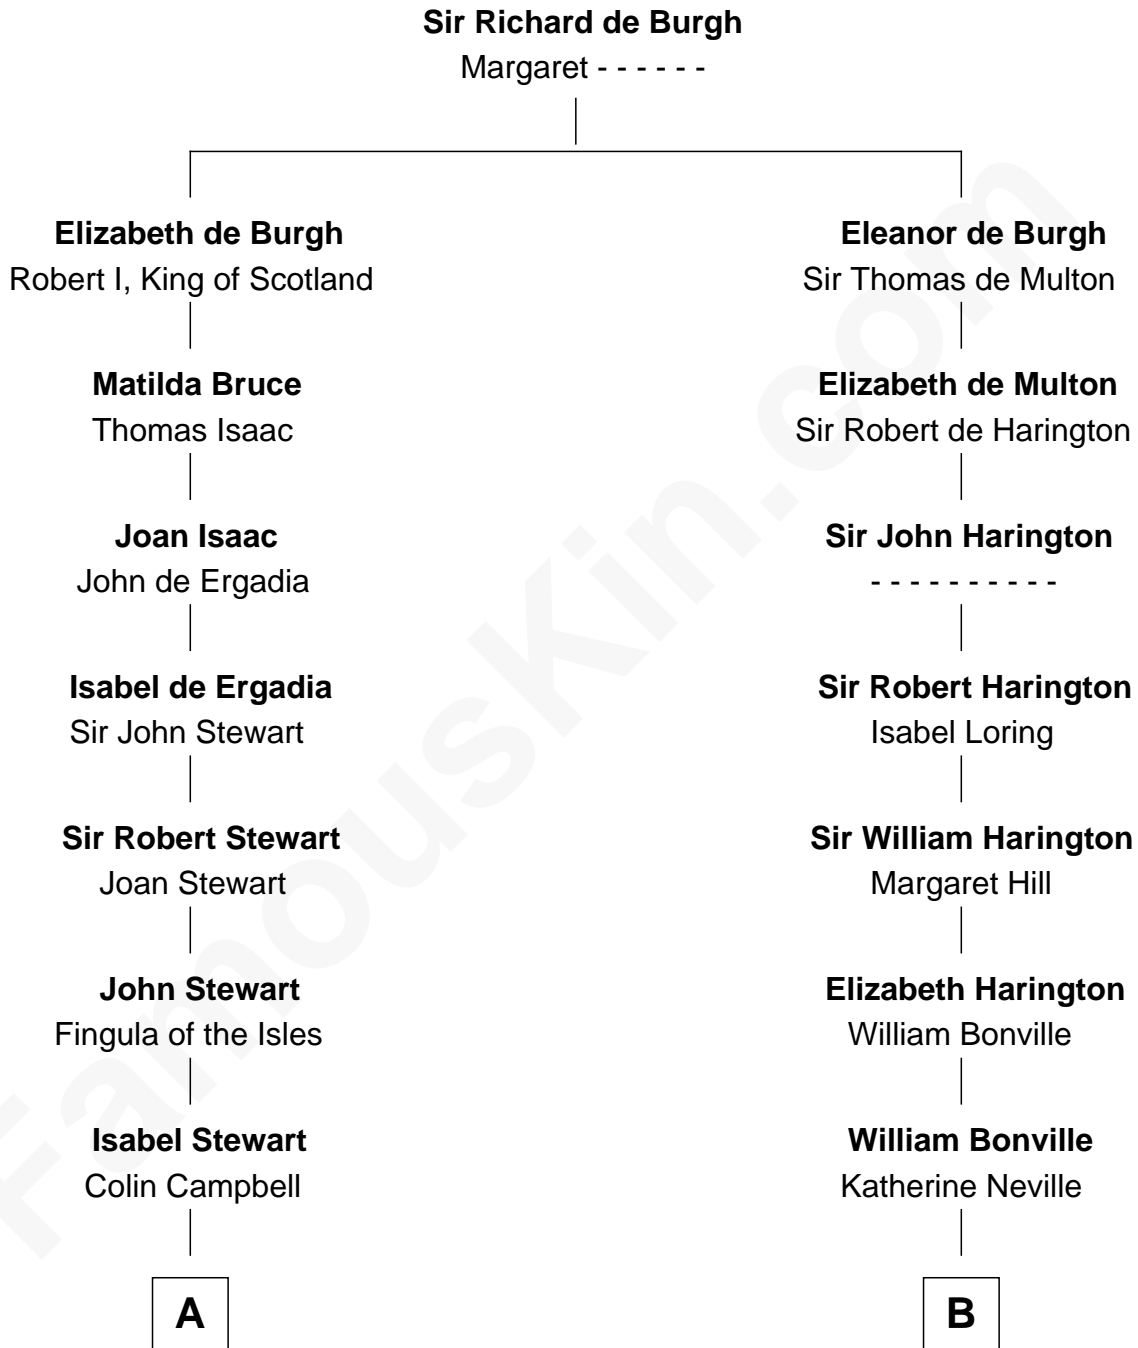

FamousKin.com

Relationship Chart of

Eleanor Roosevelt

First Lady of President Franklin D. Roosevelt

19th cousin 2 times removed of

Colonel Robert Gould Shaw

U.S. Civil War leader of film "Glory" fame

C

Anne Irvine
James Bulloch

James Stephens Bulloch
Martha Stewart

Martha Bulloch
Theodore Roosevelt

Elliott Roosevelt
Anna Rebecca Hall

Eleanor Roosevelt
First Lady of Franklin Roosevelt

D

Elizabeth Willard Parkman
Robert Gould Shaw

Francis George Shaw
Sarah Blake Sturgis

Colonel Robert Gould Shaw
Main character in film "Glory"

FamousKin.com