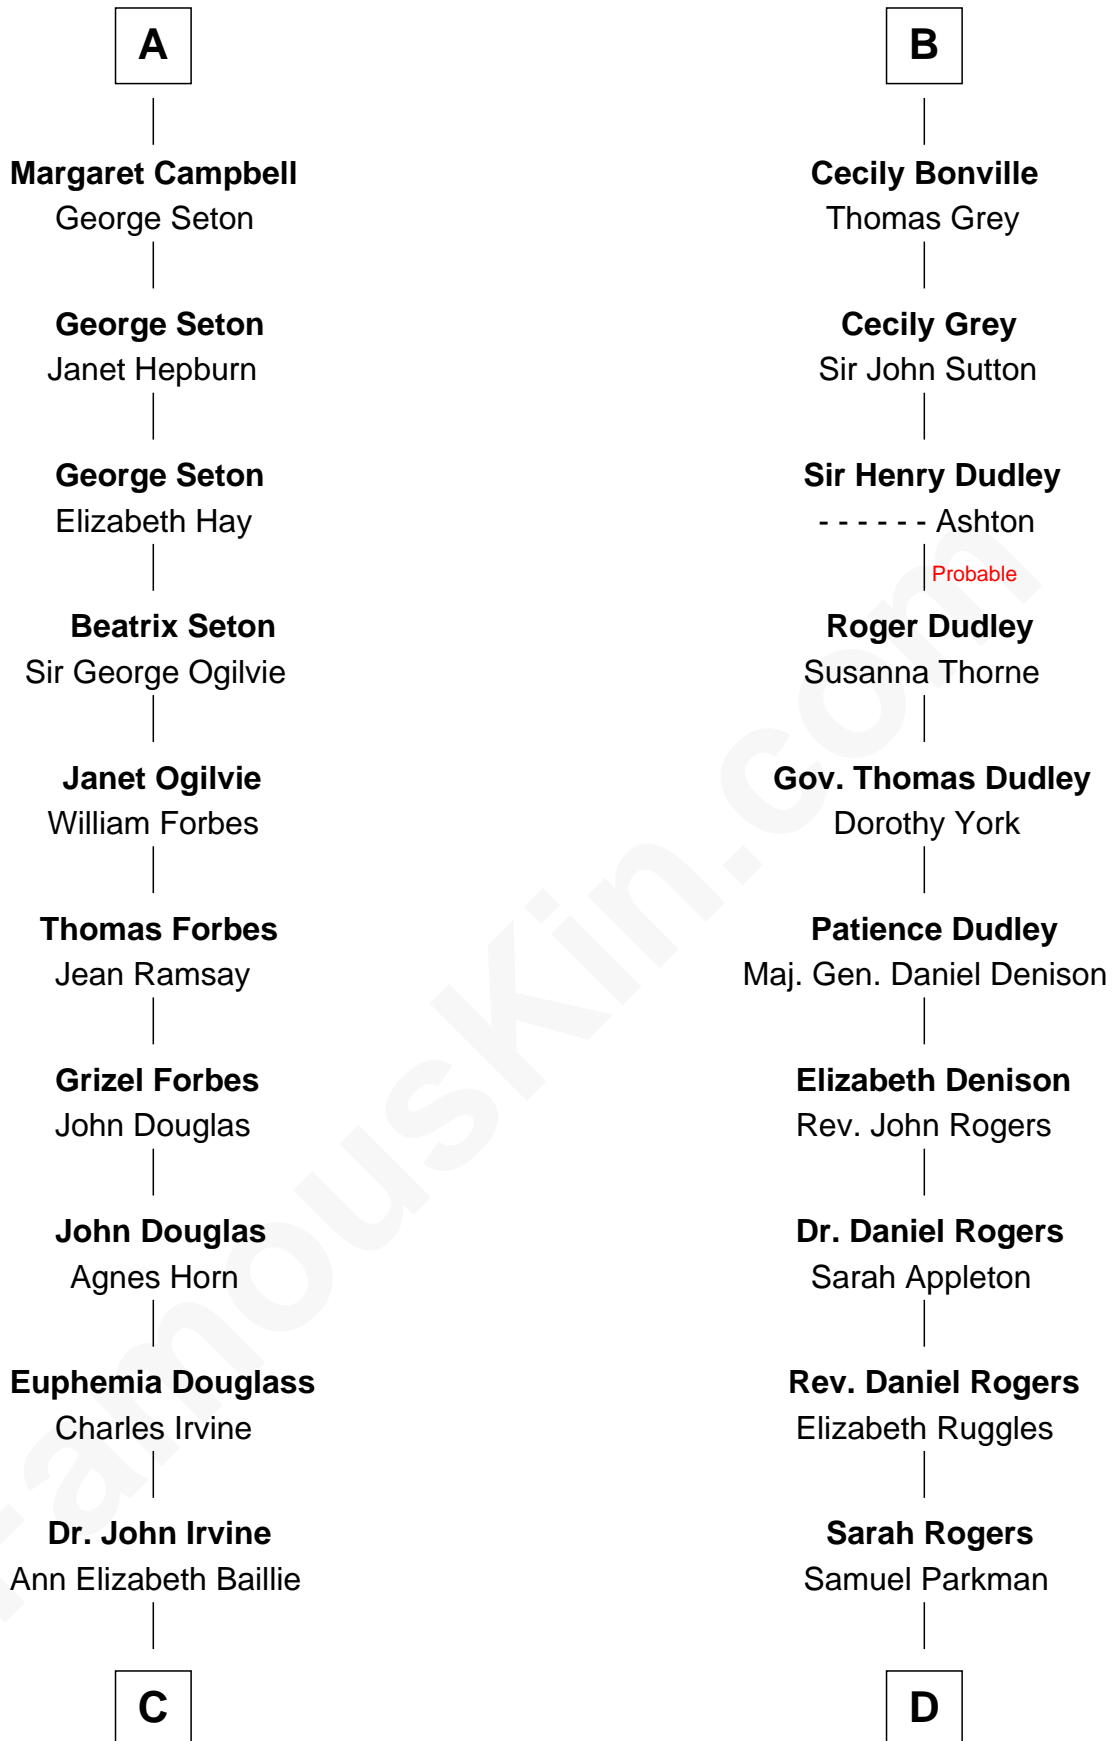

FamousKin.com

Relationship Chart of

Eleanor Roosevelt

First Lady of President Franklin D. Roosevelt

19th cousin 2 times removed of

Colonel Robert Gould Shaw

U.S. Civil War leader of film "Glory" fame

C

Anne Irvine
James Bulloch

James Stephens Bulloch
Martha Stewart

Martha Bulloch
Theodore Roosevelt

Elliott Roosevelt
Anna Rebecca Hall

Eleanor Roosevelt
First Lady of Franklin Roosevelt

D

Elizabeth Willard Parkman
Robert Gould Shaw

Francis George Shaw
Sarah Blake Sturgis

Colonel Robert Gould Shaw
Main character in film "Glory"

FamousKin.com