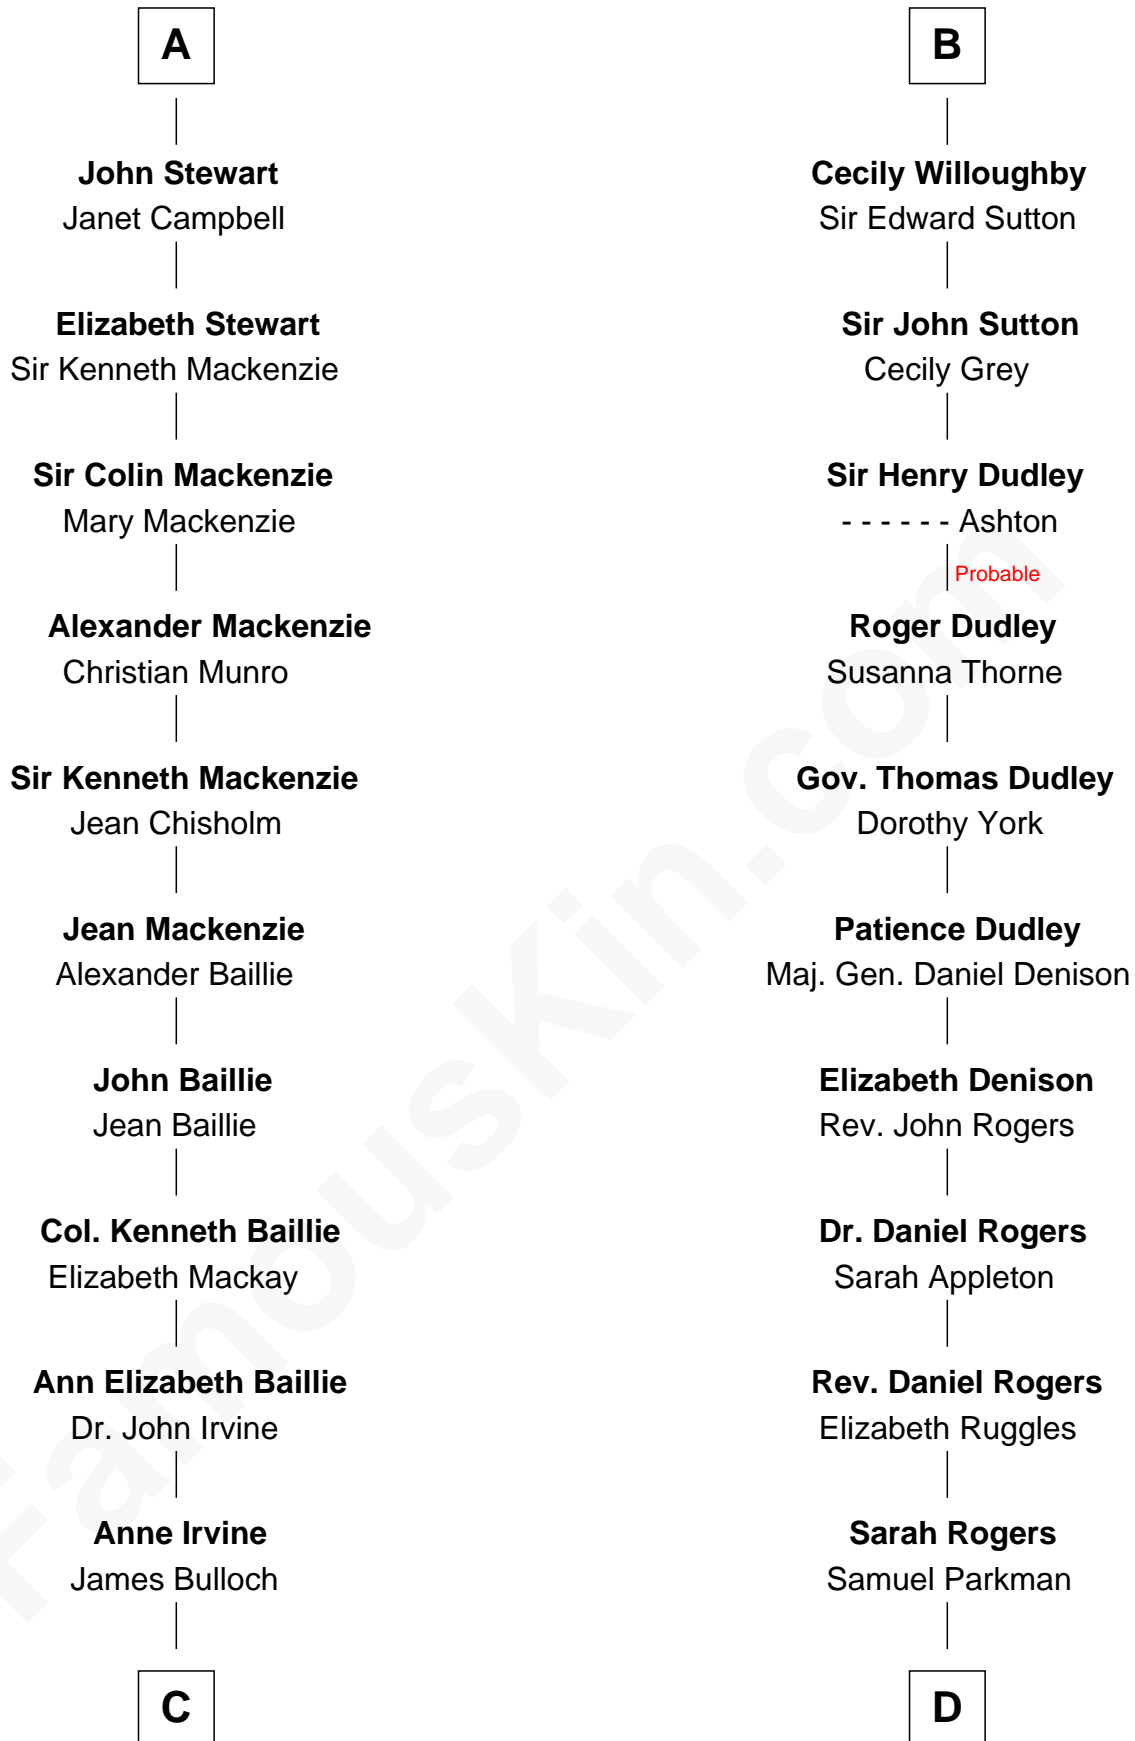

FamousKin.com

Relationship Chart of

Eleanor Roosevelt

First Lady of President Franklin D. Roosevelt

19th cousin 1 time removed of

Colonel Robert Gould Shaw

U.S. Civil War leader of film "Glory" fame

Ferdinand III, King of Castile

Joanna of Ponthieu

C

James Stephens Bulloch

Martha Stewart

Martha Bulloch

Theodore Roosevelt

Elliott Roosevelt

Anna Rebecca Hall

Eleanor Roosevelt

First Lady of Franklin Roosevelt

D

Elizabeth Willard Parkman

Robert Gould Shaw

Francis George Shaw

Sarah Blake Sturgis

Colonel Robert Gould Shaw

Main character in film "Glory"

FamousKin.com