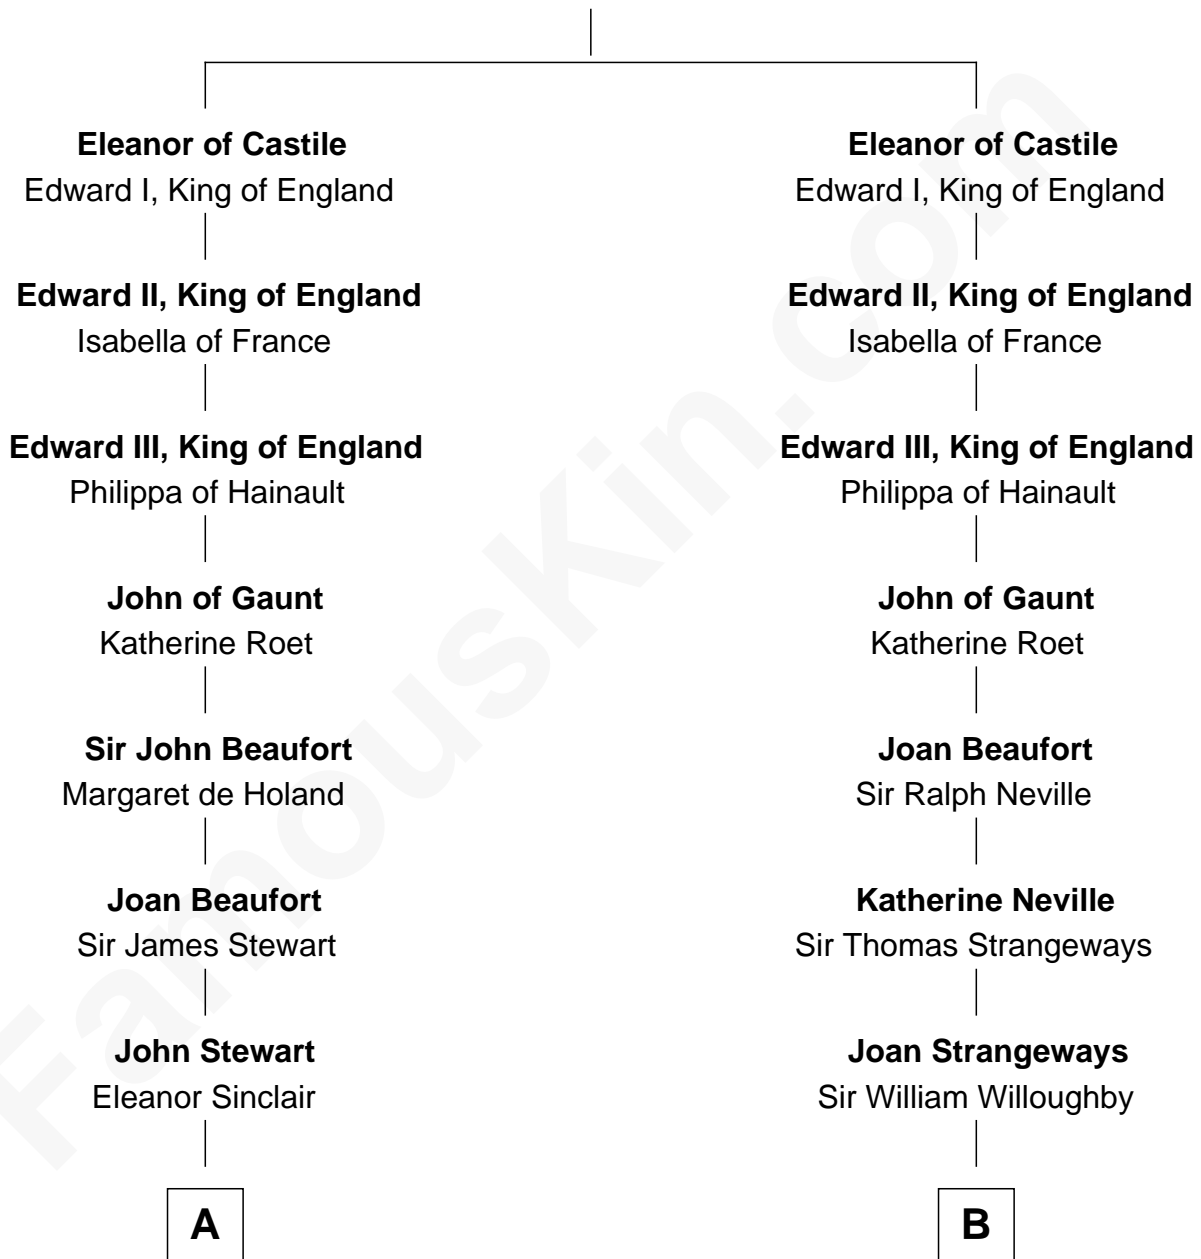

FamousKin.com

Relationship Chart of

Eleanor Roosevelt

First Lady of President Franklin D. Roosevelt

19th cousin 1 time removed of

Colonel Robert Gould Shaw

U.S. Civil War leader of film "Glory" fame

Ferdinand III, King of Castile

Joanna of Ponthieu

C

James Stephens Bulloch

Martha Stewart

Martha Bulloch

Theodore Roosevelt

Elliott Roosevelt

Anna Rebecca Hall

Eleanor Roosevelt

First Lady of Franklin Roosevelt

D

Elizabeth Willard Parkman

Robert Gould Shaw

Francis George Shaw

Sarah Blake Sturgis

Colonel Robert Gould Shaw

Main character in film "Glory"

FamousKin.com