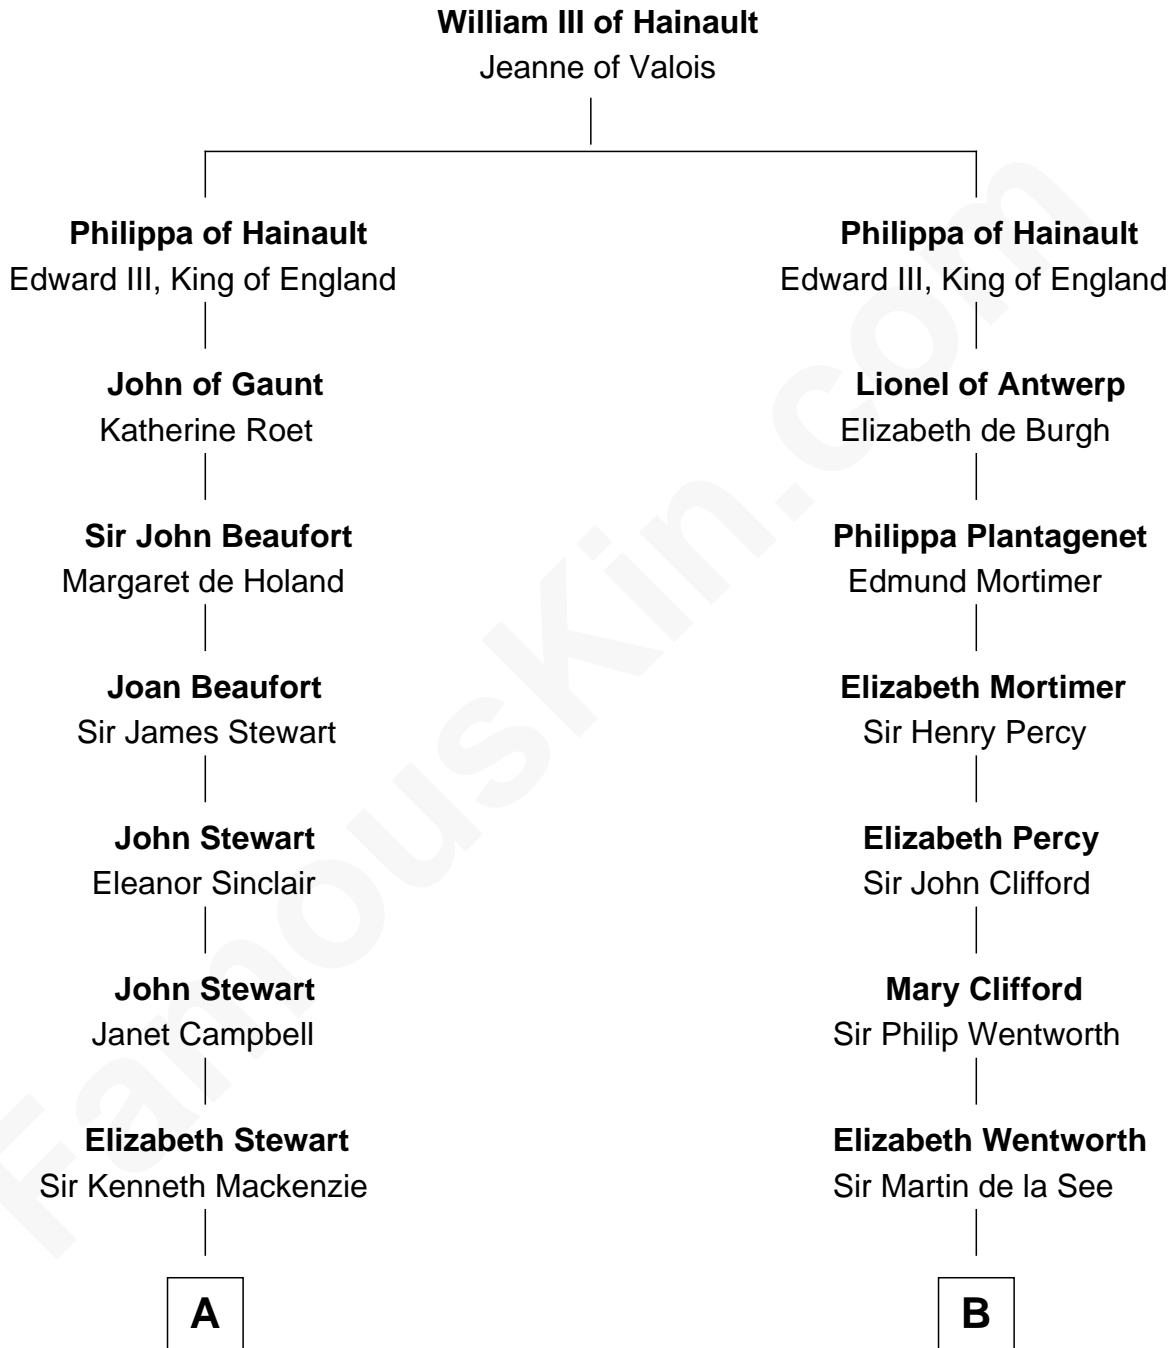

FamousKin.com

Relationship Chart of

Eleanor Roosevelt

First Lady of President Franklin D. Roosevelt

18th cousin 3 times removed of

Roy Rogers

Cowboy movie actor and singer

C

Elliott Roosevelt
Anna Rebecca Hall

Eleanor Roosevelt
First Lady of Franklin Roosevelt

D

Moses Kibbe
Sarah Everman

Jacintha Kibbe
William Womack

Archer Womack
Patricia Adeline Hatchett

Mattie M. Womack
Andrew E. Slye