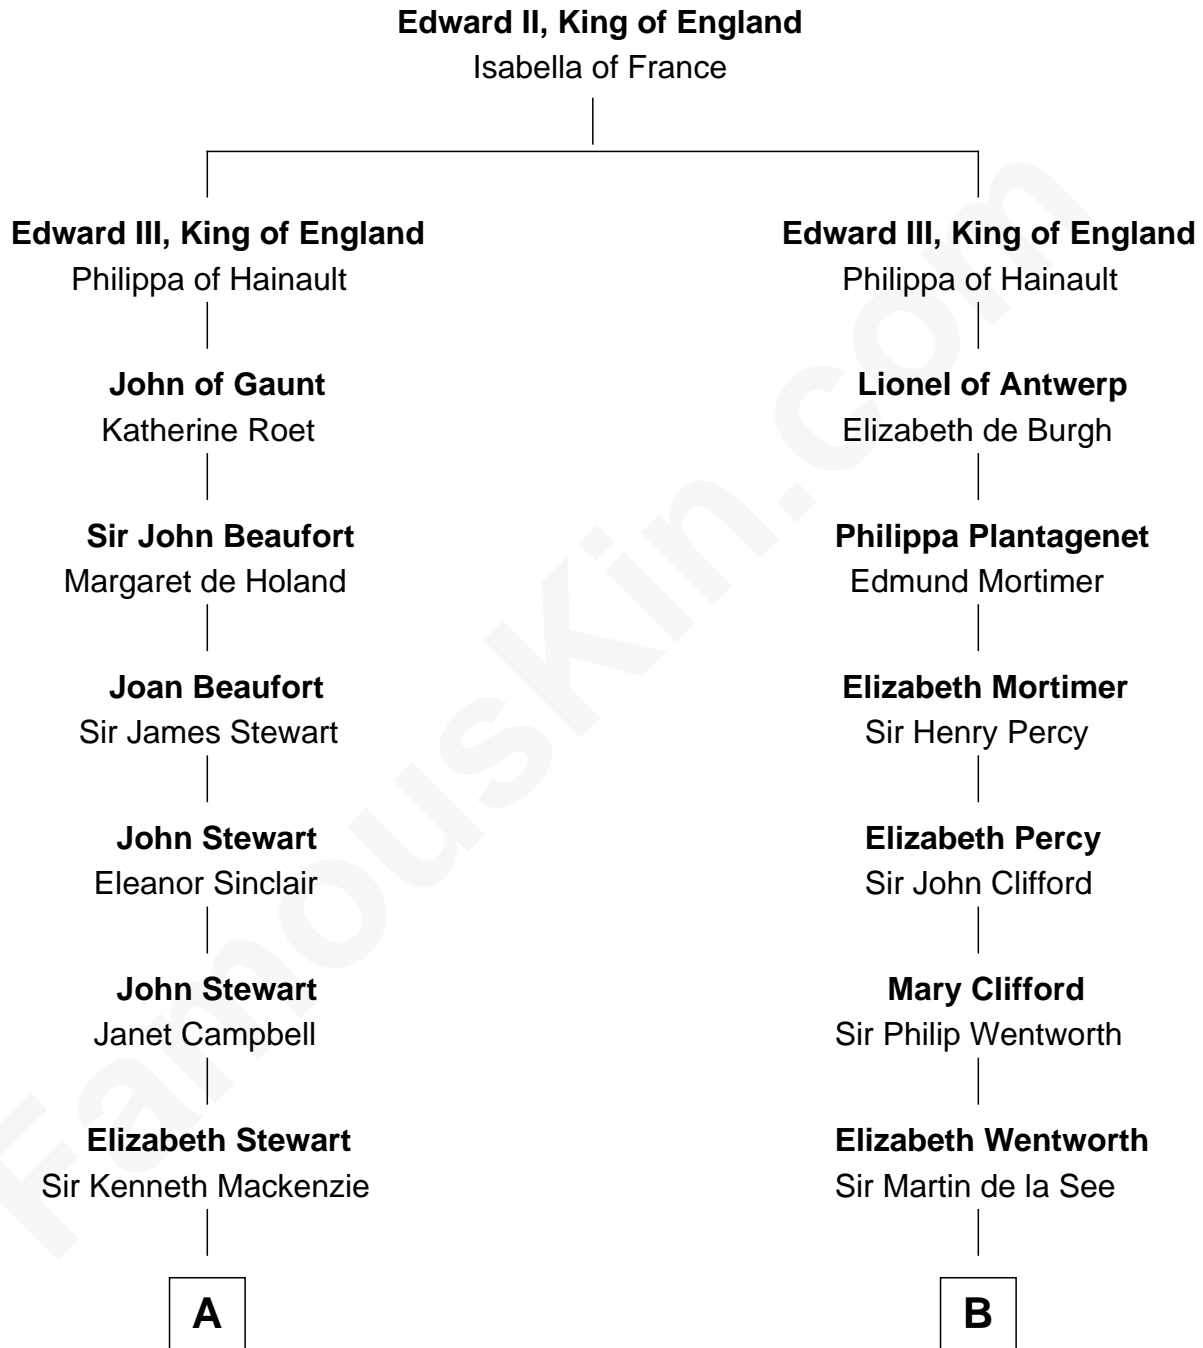

FamousKin.com

Relationship Chart of

Eleanor Roosevelt

First Lady of President Franklin D. Roosevelt

18th cousin 3 times removed of

Roy Rogers

Cowboy movie actor and singer

C

Elliott Roosevelt
Anna Rebecca Hall

Eleanor Roosevelt
First Lady of Franklin Roosevelt

D

Moses Kibbe
Sarah Everman

Jacintha Kibbe
William Womack

Archer Womack
Patricia Adeline Hatchett

Mattie M. Womack
Andrew E. Slye