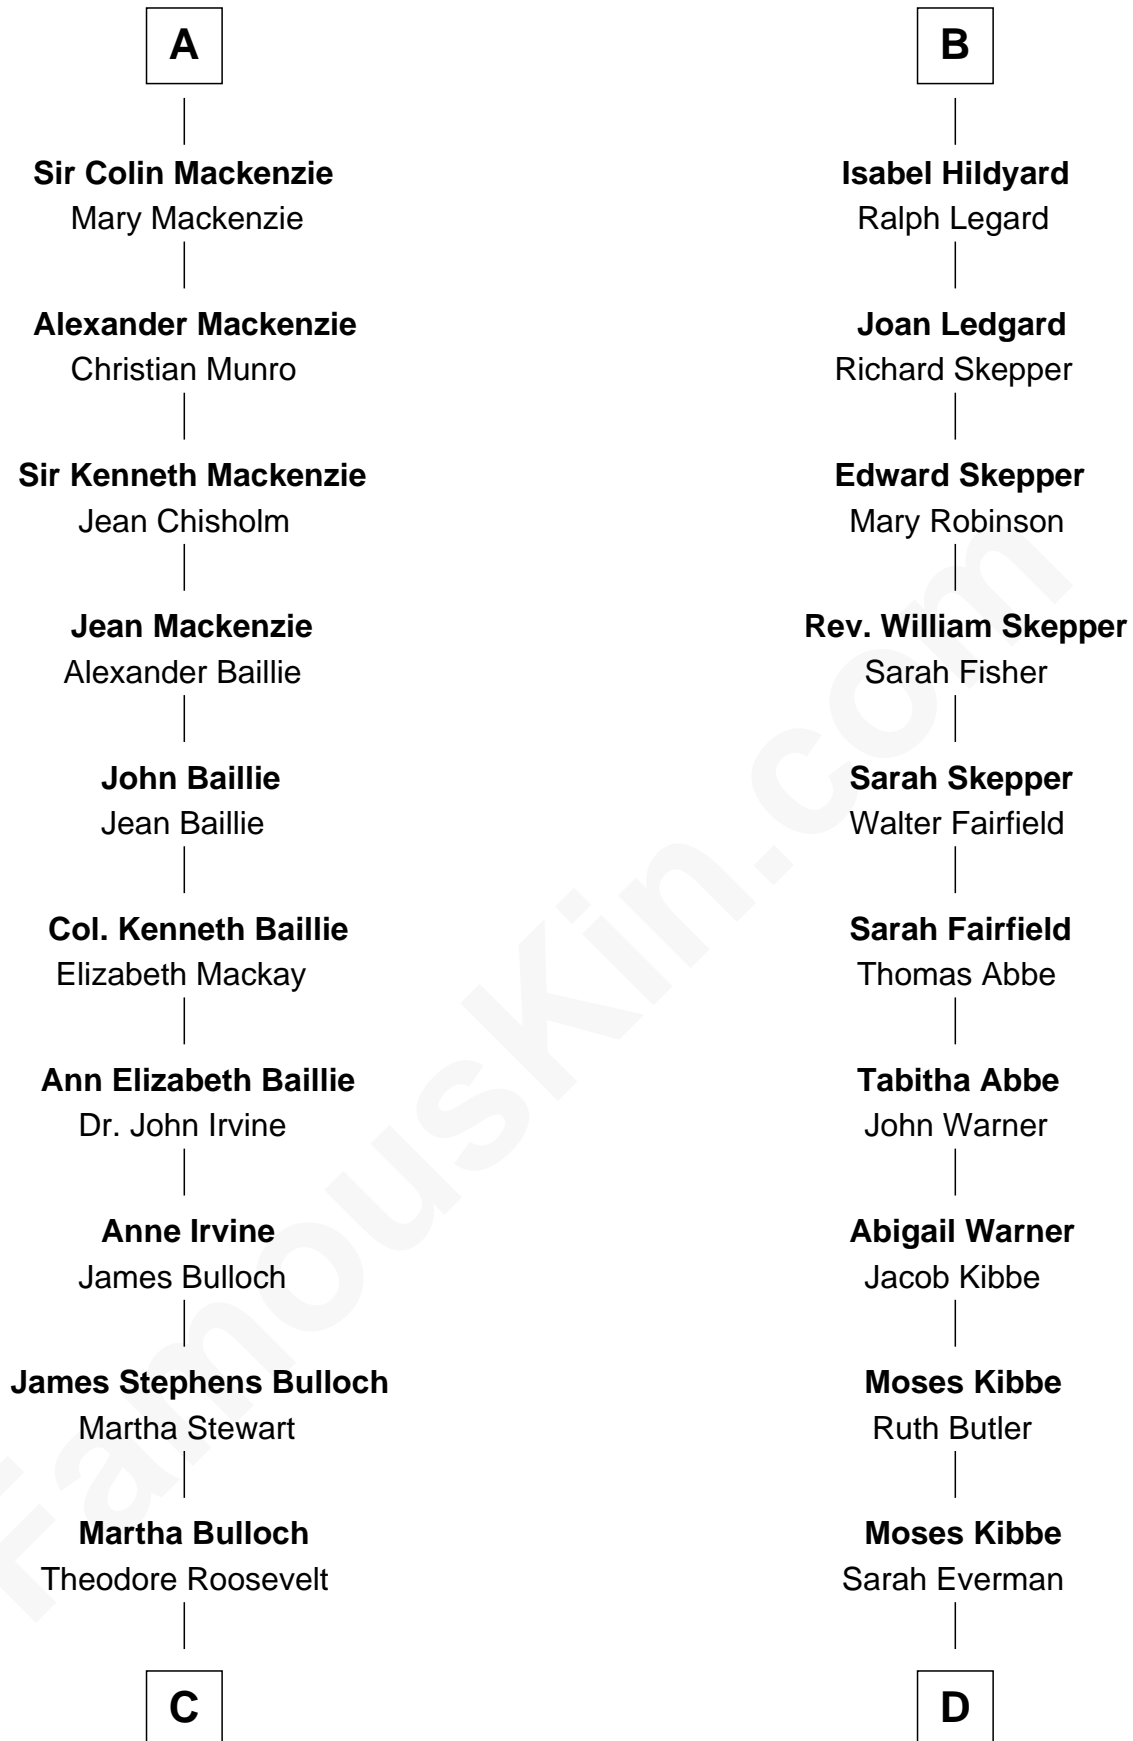

## Relationship Chart of

### Eleanor Roosevelt

*First Lady of President Franklin D. Roosevelt*

**18th cousin 2 times removed of**

### Roy Rogers

*Cowboy movie actor and singer*

**Henry Plantagenet**  
Maud de Chaworth

**C**

**Elliott Roosevelt**  
Anna Rebecca Hall

**Eleanor Roosevelt**  
*First Lady of Franklin Roosevelt*

**D**

**Jacintha Kibbe**  
William Womack