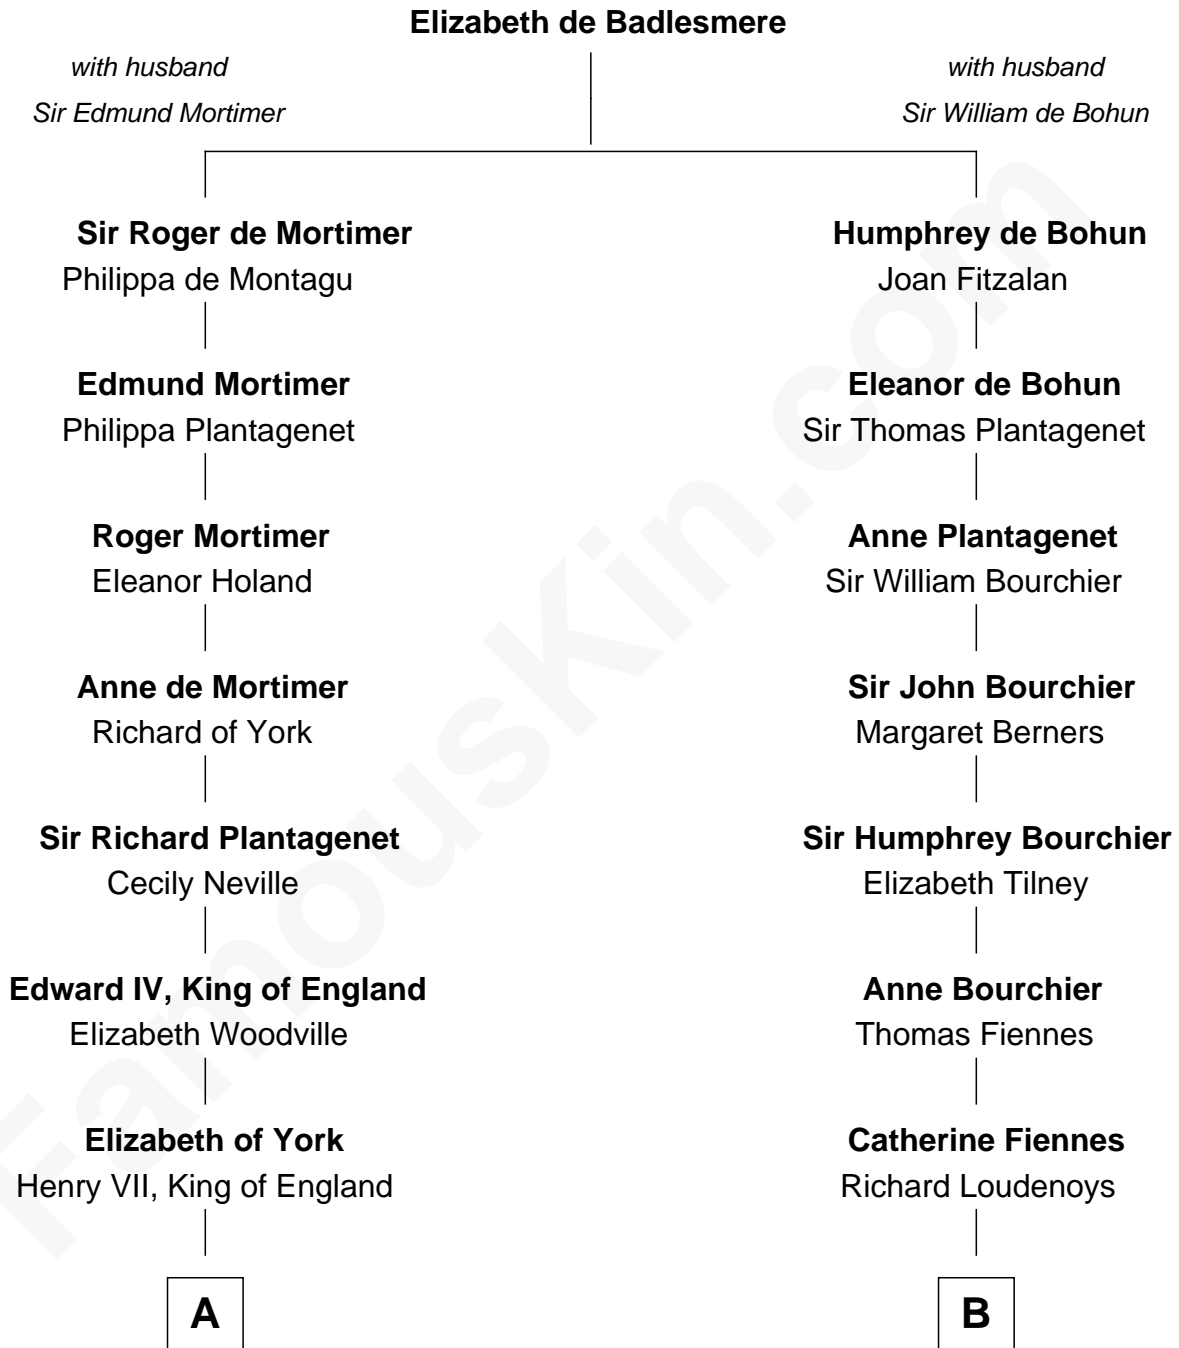

FamousKin.com

Relationship Chart of

Eleanor Roosevelt

First Lady of President Franklin D. Roosevelt

21st cousin of

Anne Baxter

Movie Actress

C

Gabriel Ver Planck Ludlow

Elizabeth A. Hunter

Dr. Edward Hunter Ludlow

Elizabeth Livingston

Mary Livingston Ludlow

Valentine Gill Hall

Anna Rebecca Hall

Elliott Roosevelt

Eleanor Roosevelt

First Lady of Franklin Roosevelt

D

Rev. David Wright

Abigail Goddard

William Carey Wright

Anna Lloyd Jones

Frank Lloyd Wright