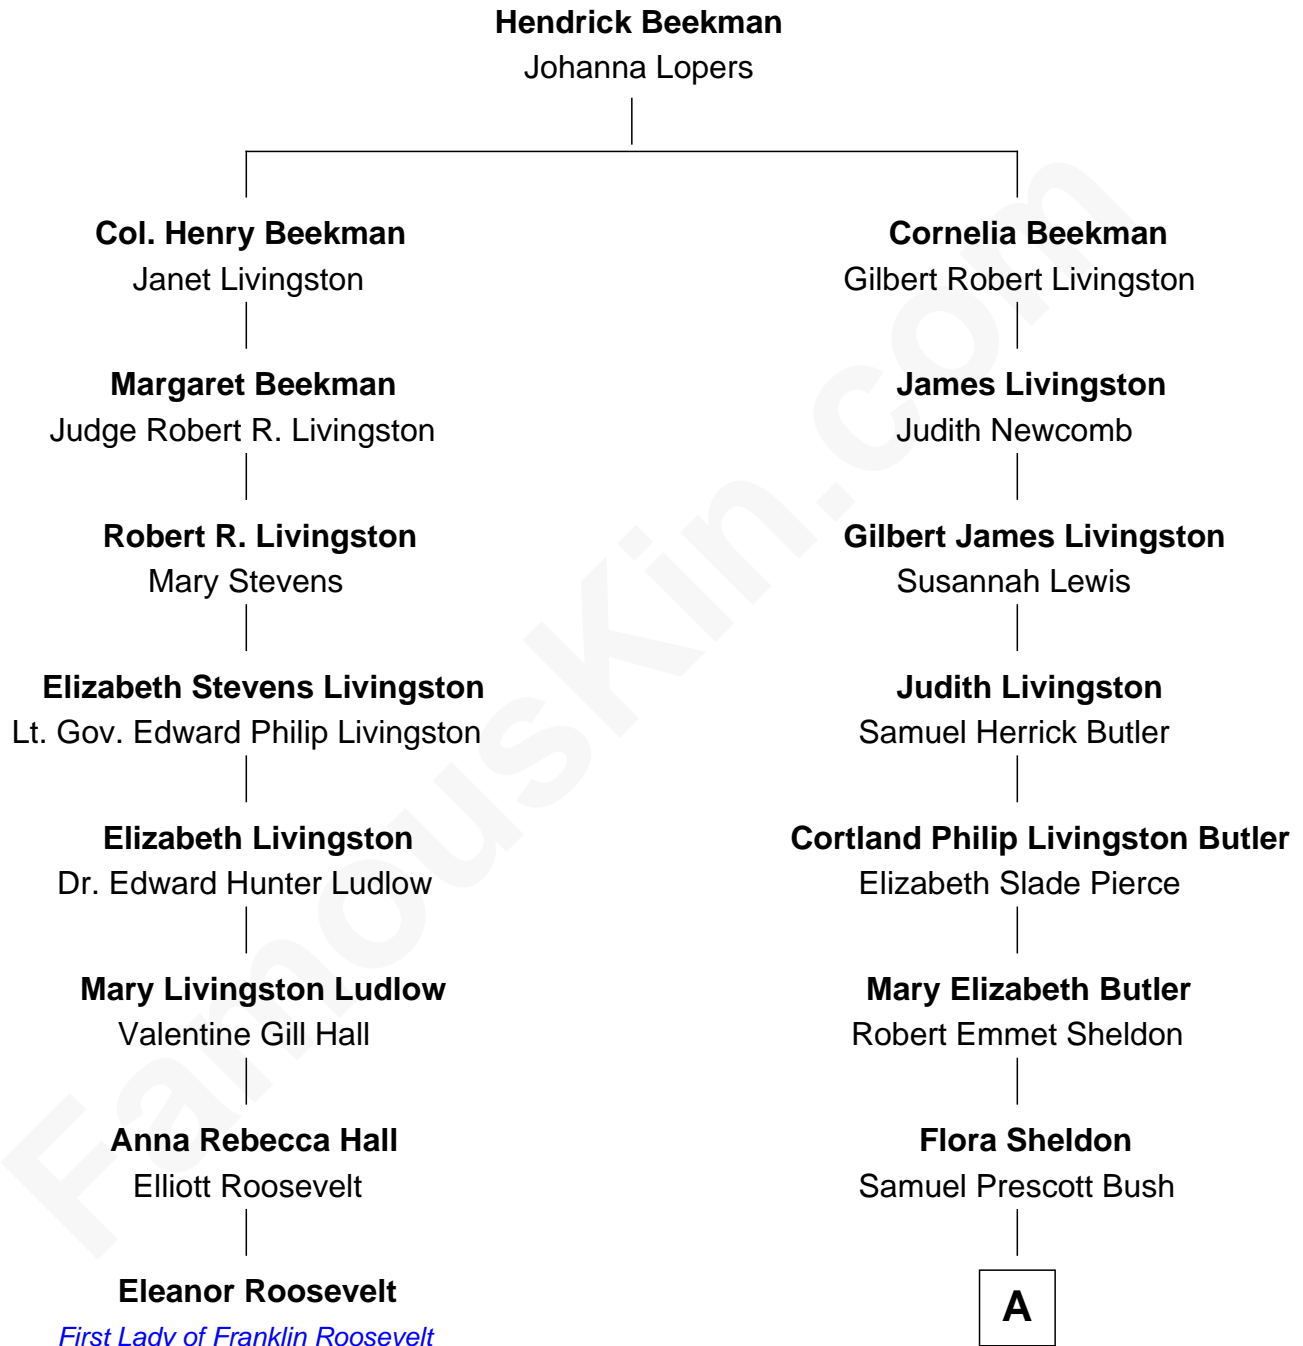

FamousKin.com

Relationship Chart of

Eleanor Roosevelt

First Lady of President Franklin D. Roosevelt

7th cousin 1 time removed of

George H. W. Bush
41st U.S. President

A

Prescott Sheldon Bush

Dorothy Wear Walker

George H. W. Bush

41st U.S. President

FamousKin.com