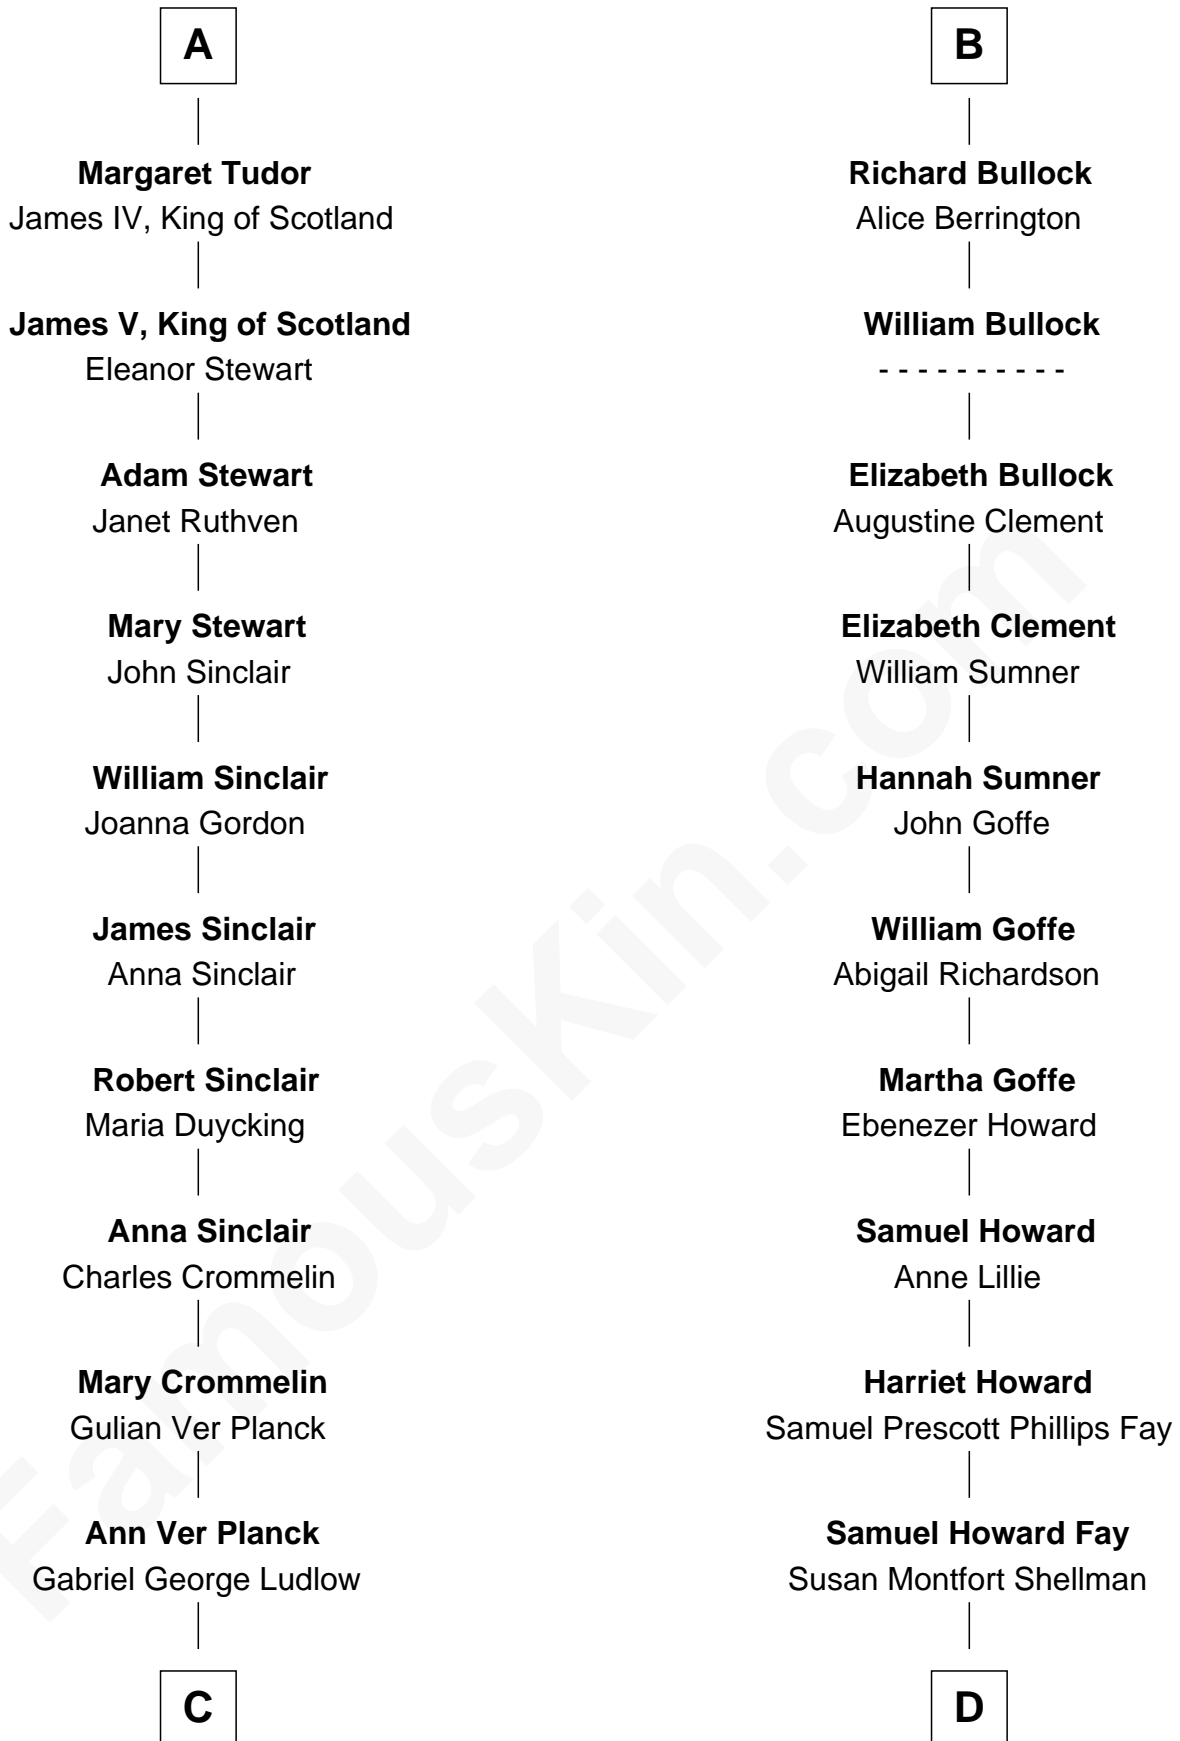

FamousKin.com

Relationship Chart of

Eleanor Roosevelt

First Lady of President Franklin D. Roosevelt

20th cousin 1 time removed of

George H. W. Bush
41st U.S. President

William de Montagu
Katherine de Grandison

Elliott Roosevelt

Eleanor Roosevelt

First Lady of Franklin Roosevelt

D

Harriet Eleanor Fay

Rev. James Smith Bush

Samuel Prescott Bush

Flora Sheldon

Prescott Sheldon Bush

Dorothy Wear Walker

George H. W. Bush

41st U.S. President