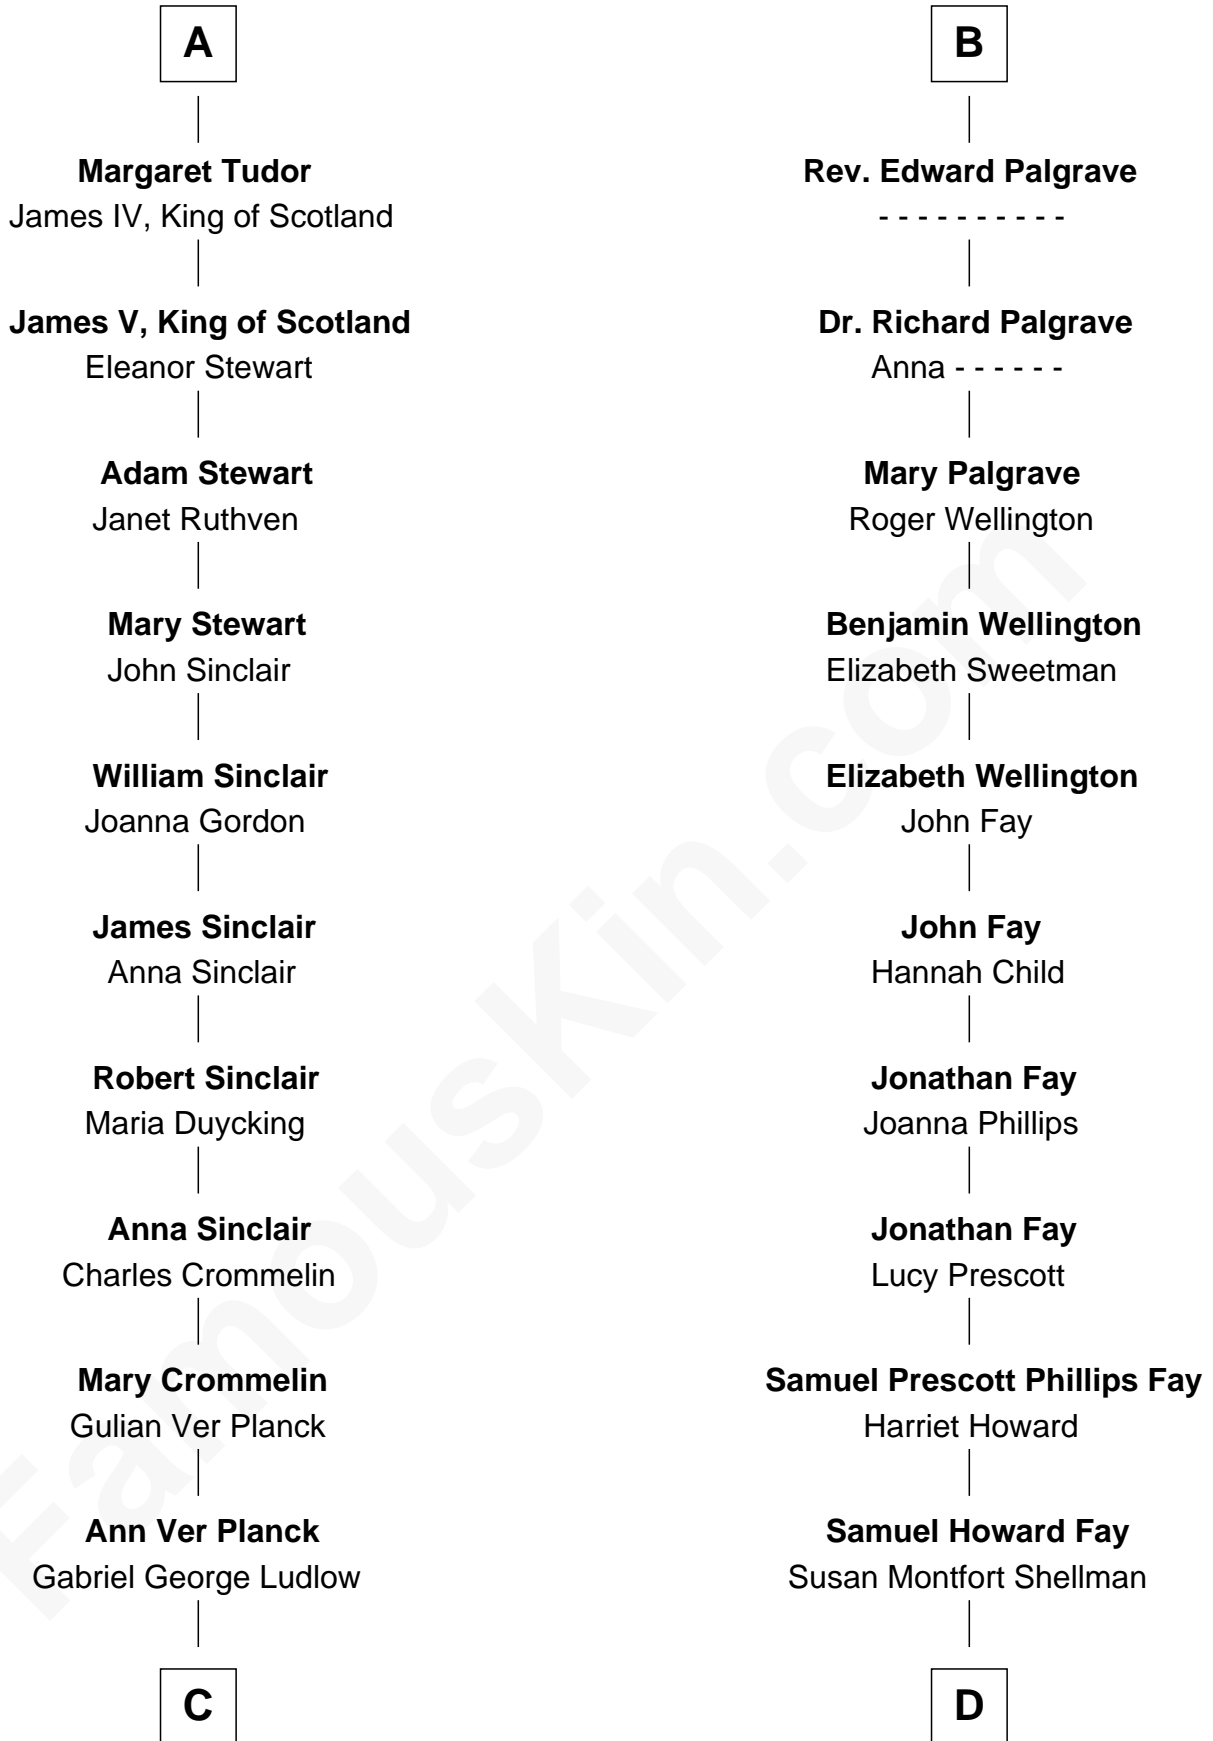

## Relationship Chart of

### Eleanor Roosevelt

*First Lady of President Franklin D. Roosevelt*

20th cousin 1 time removed of

**George H. W. Bush**  
*41st U.S. President*

**C**

**Gabriel Ver Planck Ludlow**

Elizabeth A. Hunter

**Dr. Edward Hunter Ludlow**

Elizabeth Livingston

**Mary Livingston Ludlow**

Valentine Gill Hall

**Anna Rebecca Hall**

Elliott Roosevelt

**Eleanor Roosevelt**

*First Lady of Franklin Roosevelt*

**D**