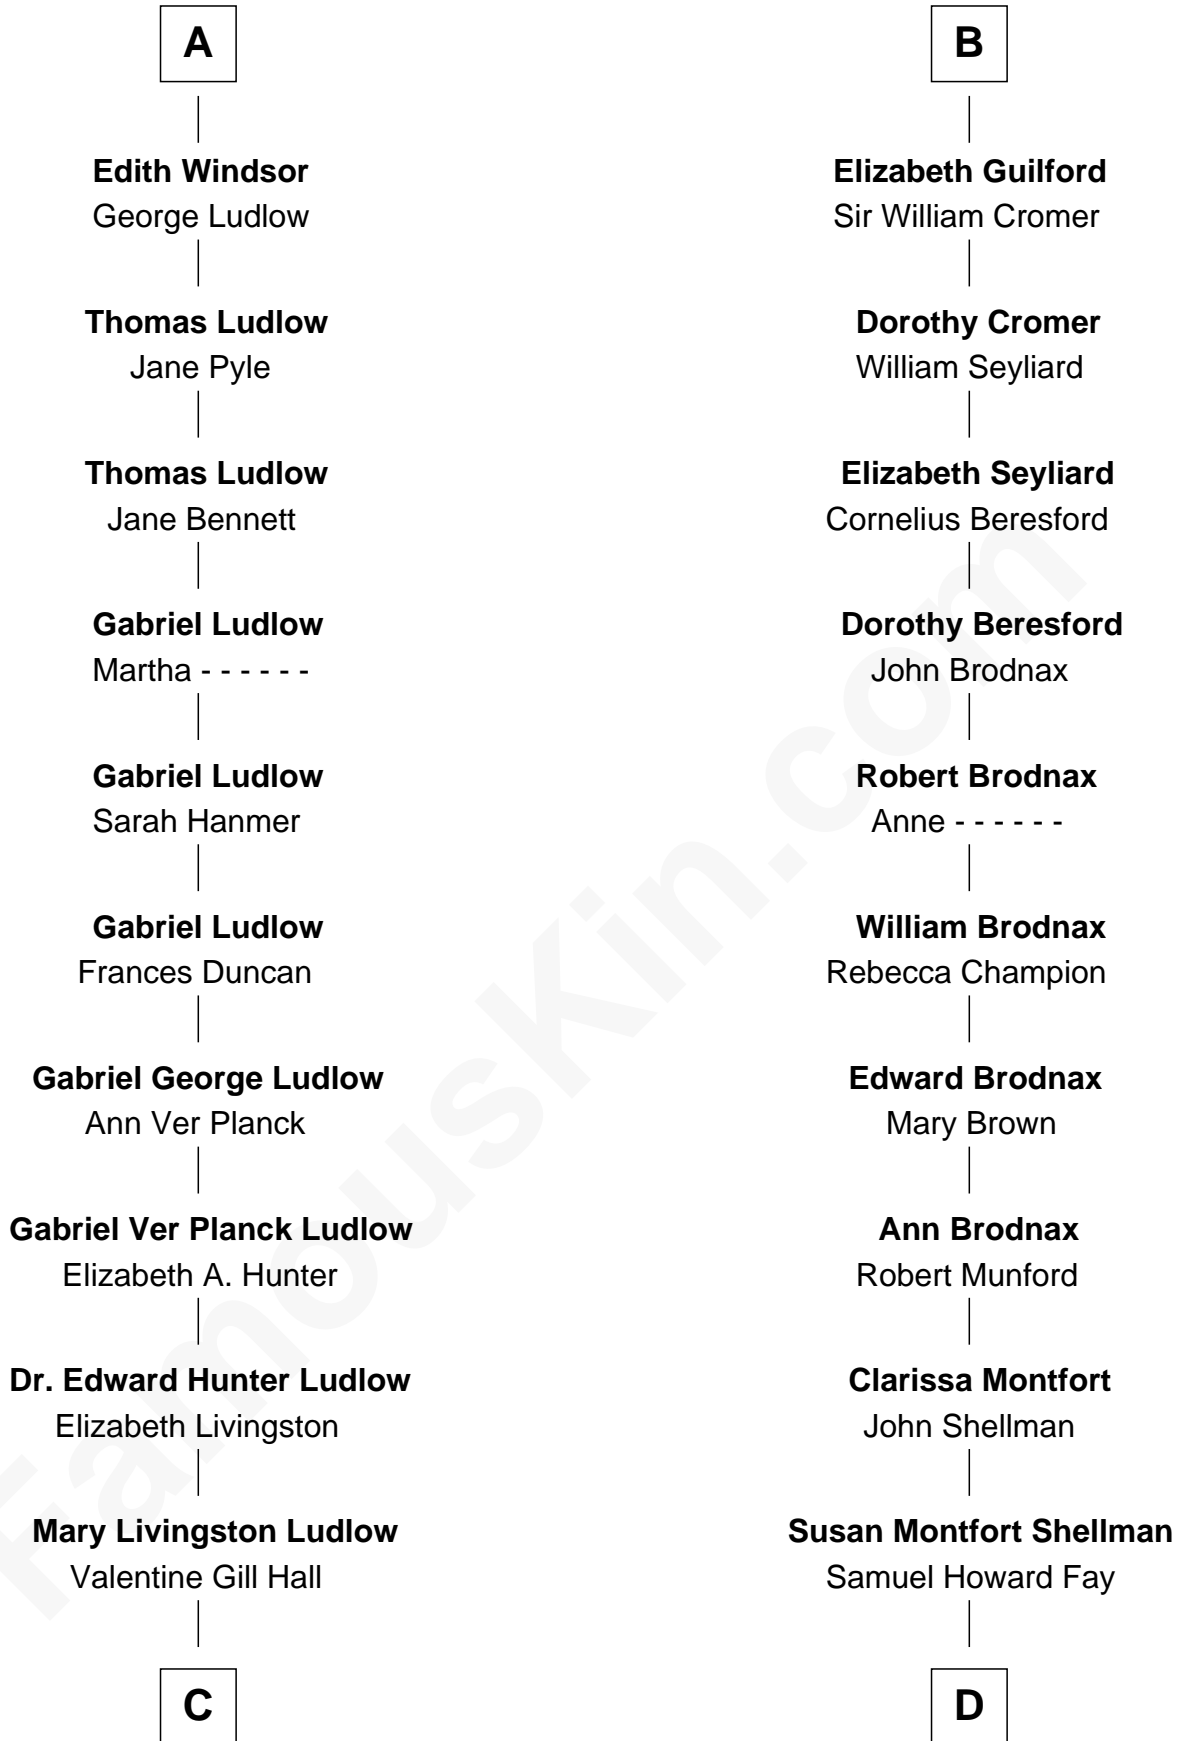

FamousKin.com

Relationship Chart of

Eleanor Roosevelt

First Lady of President Franklin D. Roosevelt

18th cousin 2 times removed of

George H. W. Bush
41st U.S. President

Sir Hugh de Courtenay
Agnes de St. John

C

Anna Rebecca Hall

Elliott Roosevelt

Eleanor Roosevelt

First Lady of Franklin Roosevelt

D

Harriet Eleanor Fay

Rev. James Smith Bush

Samuel Prescott Bush

Flora Sheldon

Prescott Sheldon Bush

Dorothy Wear Walker

George H. W. Bush

41st U.S. President

FamousKin.com