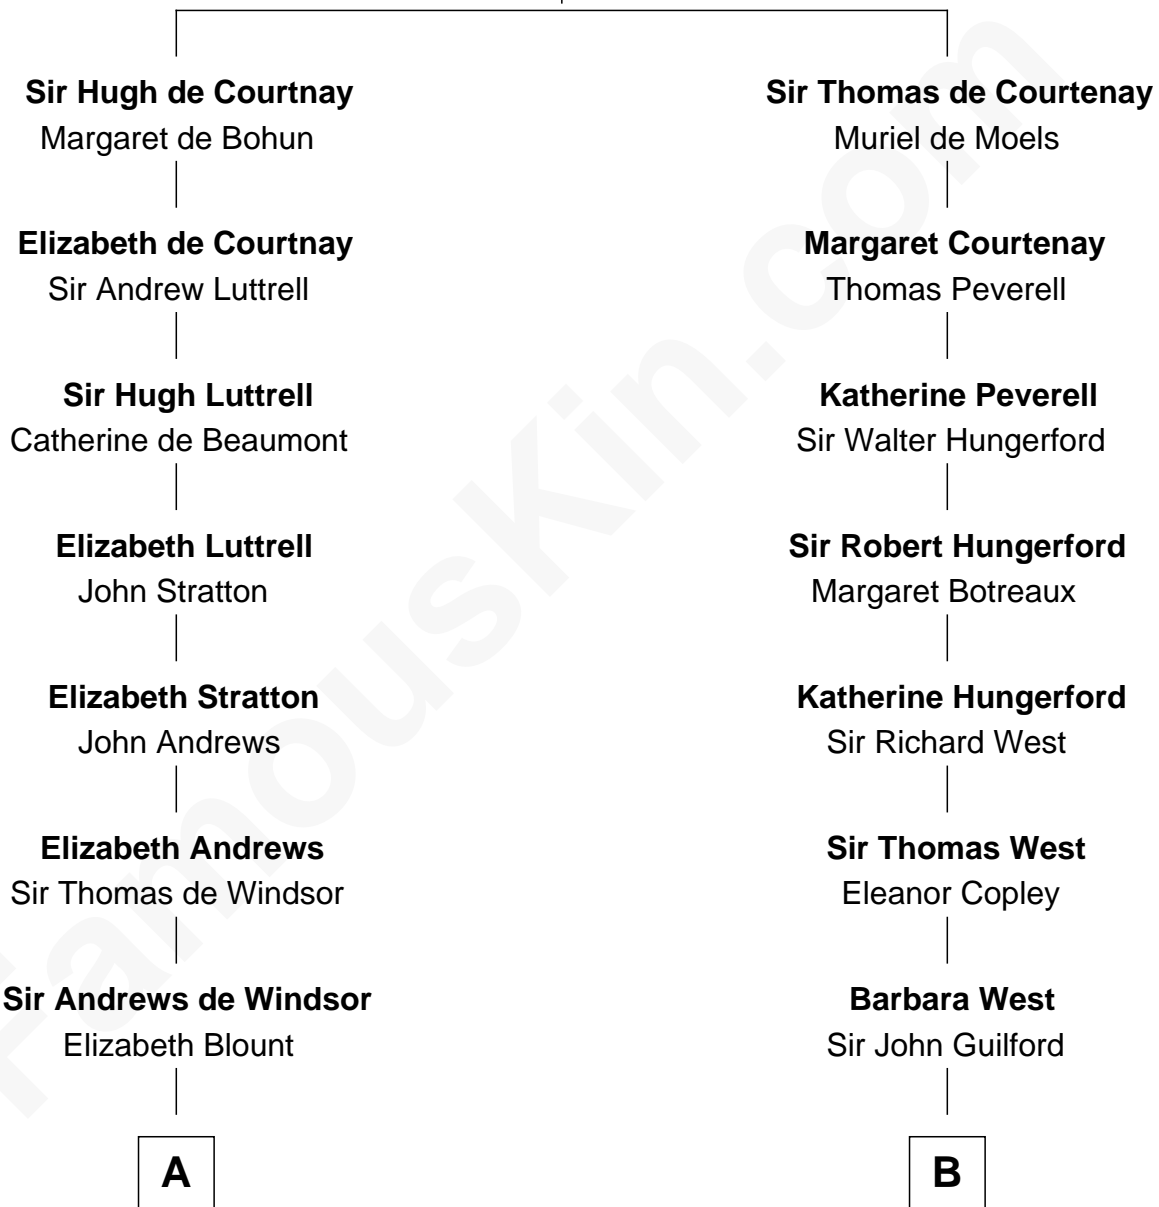

FamousKin.com

Relationship Chart of

Eleanor Roosevelt

First Lady of President Franklin D. Roosevelt

18th cousin 2 times removed of

George H. W. Bush
41st U.S. President

Sir Hugh de Courtenay
Agnes de St. John

C

Anna Rebecca Hall

Elliott Roosevelt

Eleanor Roosevelt

First Lady of Franklin Roosevelt

D

Harriet Eleanor Fay

Rev. James Smith Bush

Samuel Prescott Bush

Flora Sheldon

Prescott Sheldon Bush

Dorothy Wear Walker

George H. W. Bush

41st U.S. President

FamousKin.com