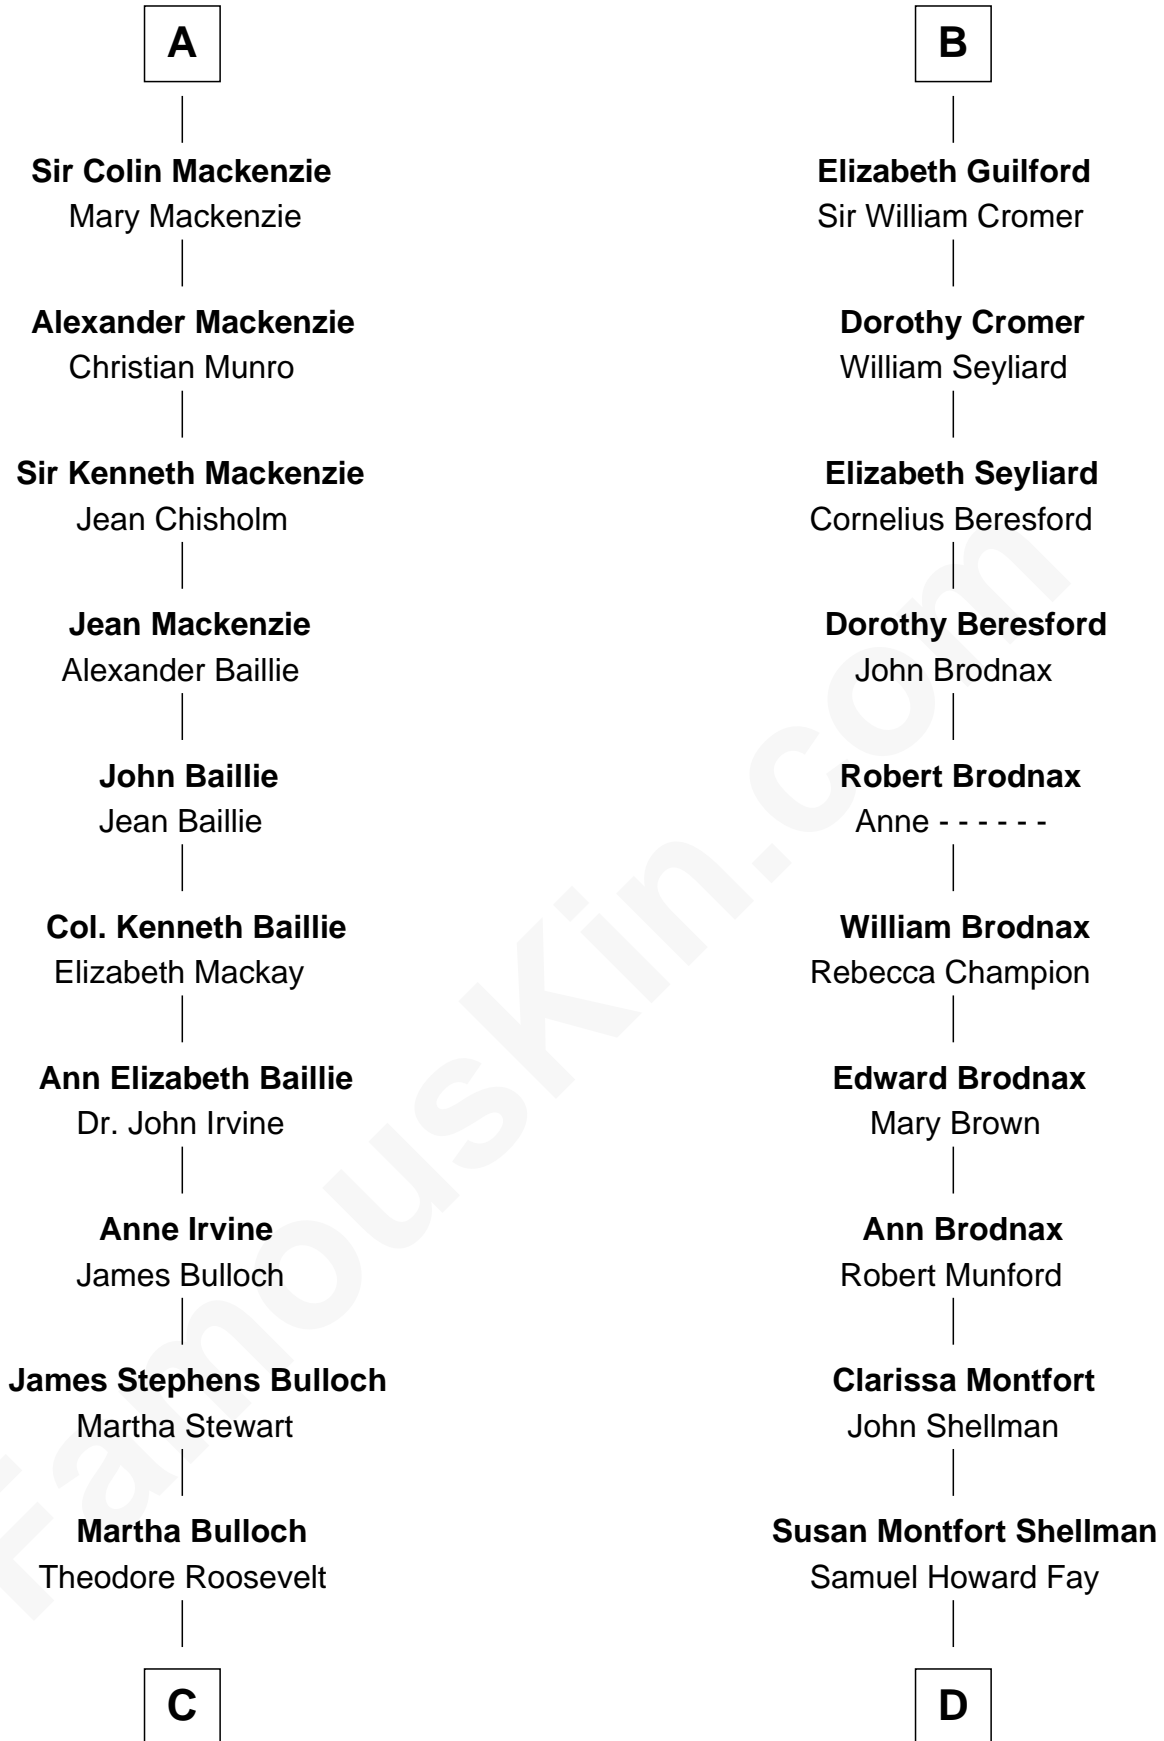

FamousKin.com

Relationship Chart of

Eleanor Roosevelt

First Lady of President Franklin D. Roosevelt

18th cousin 2 times removed of

George H. W. Bush
41st U.S. President

Sir Robert de Holland
Maude la Zouche

C

Elliott Roosevelt
Anna Rebecca Hall

Eleanor Roosevelt
First Lady of Franklin Roosevelt

D

Harriet Eleanor Fay
Rev. James Smith Bush

Samuel Prescott Bush
Flora Sheldon

Prescott Sheldon Bush
Dorothy Wear Walker

George H. W. Bush
41st U.S. President

FamousKin.com