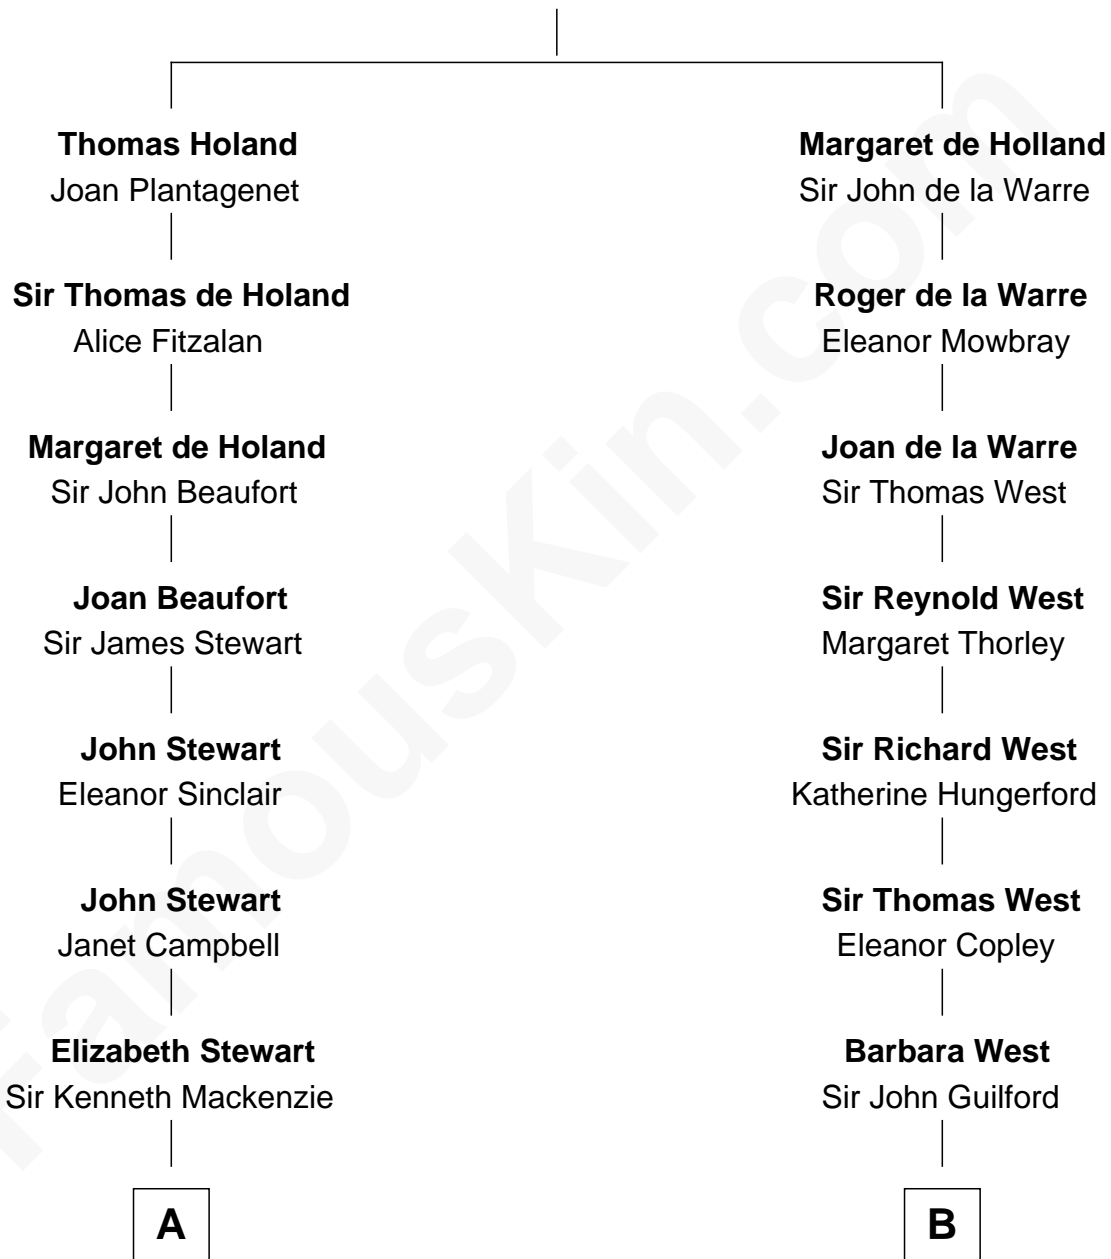

FamousKin.com

Relationship Chart of

Eleanor Roosevelt

First Lady of President Franklin D. Roosevelt

18th cousin 2 times removed of

George H. W. Bush
41st U.S. President

Sir Robert de Holland
Maude la Zouche

C

Elliott Roosevelt
Anna Rebecca Hall

Eleanor Roosevelt
First Lady of Franklin Roosevelt

D

Harriet Eleanor Fay
Rev. James Smith Bush

Samuel Prescott Bush
Flora Sheldon

Prescott Sheldon Bush
Dorothy Wear Walker

George H. W. Bush
41st U.S. President

FamousKin.com