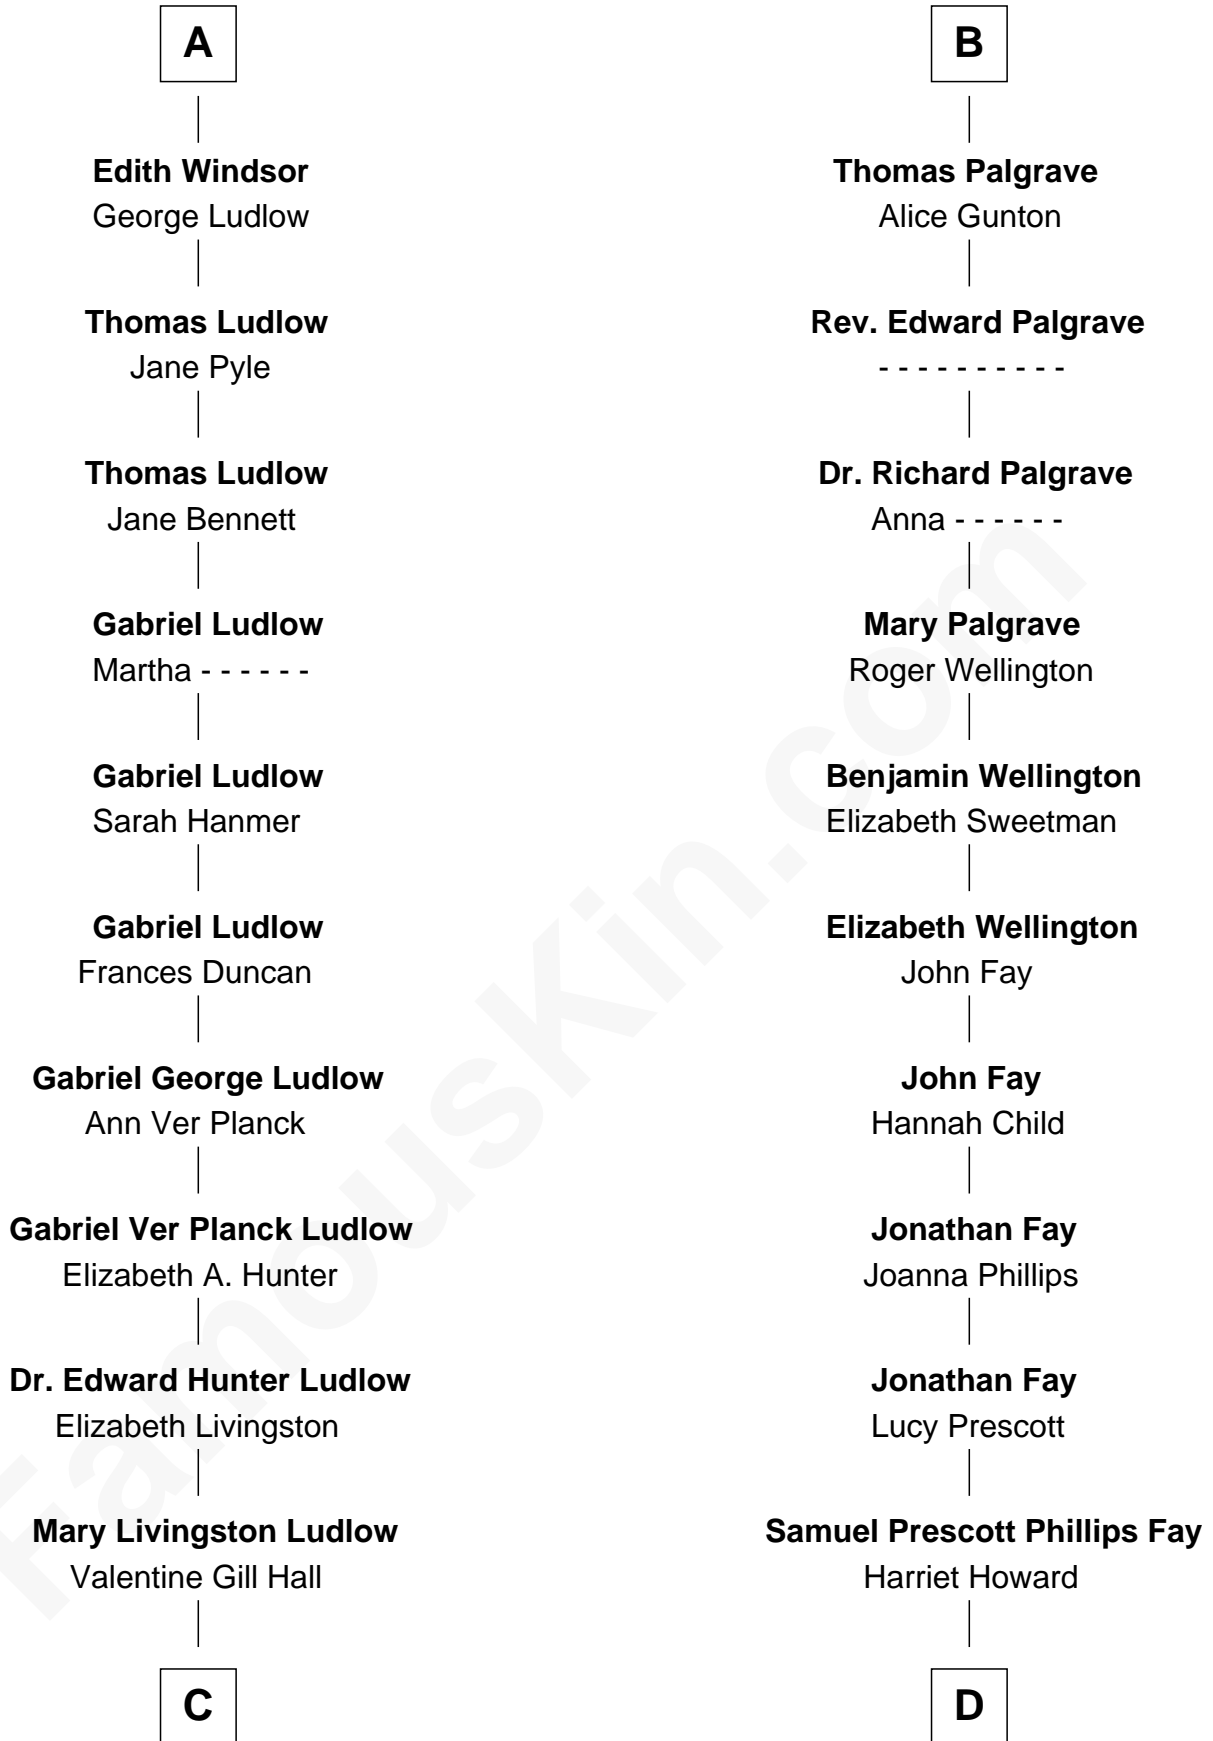

## Relationship Chart of

### Eleanor Roosevelt

*First Lady of President Franklin D. Roosevelt*

18th cousin 3 times removed of

**George H. W. Bush**  
*41st U.S. President*

**Humphrey de Bohun**  
Elizabeth Plantagenet

**C**

**Anna Rebecca Hall**  
Elliott Roosevelt

**Eleanor Roosevelt**  
*First Lady of Franklin Roosevelt*

**D**

**Samuel Howard Fay**  
Susan Montfort Shellman

**Harriet Eleanor Fay**  
Rev. James Smith Bush

**Samuel Prescott Bush**  
Flora Sheldon

**Prescott Sheldon Bush**  
Dorothy Wear Walker

**George H. W. Bush**  
*41st U.S. President*

FamousKin.com