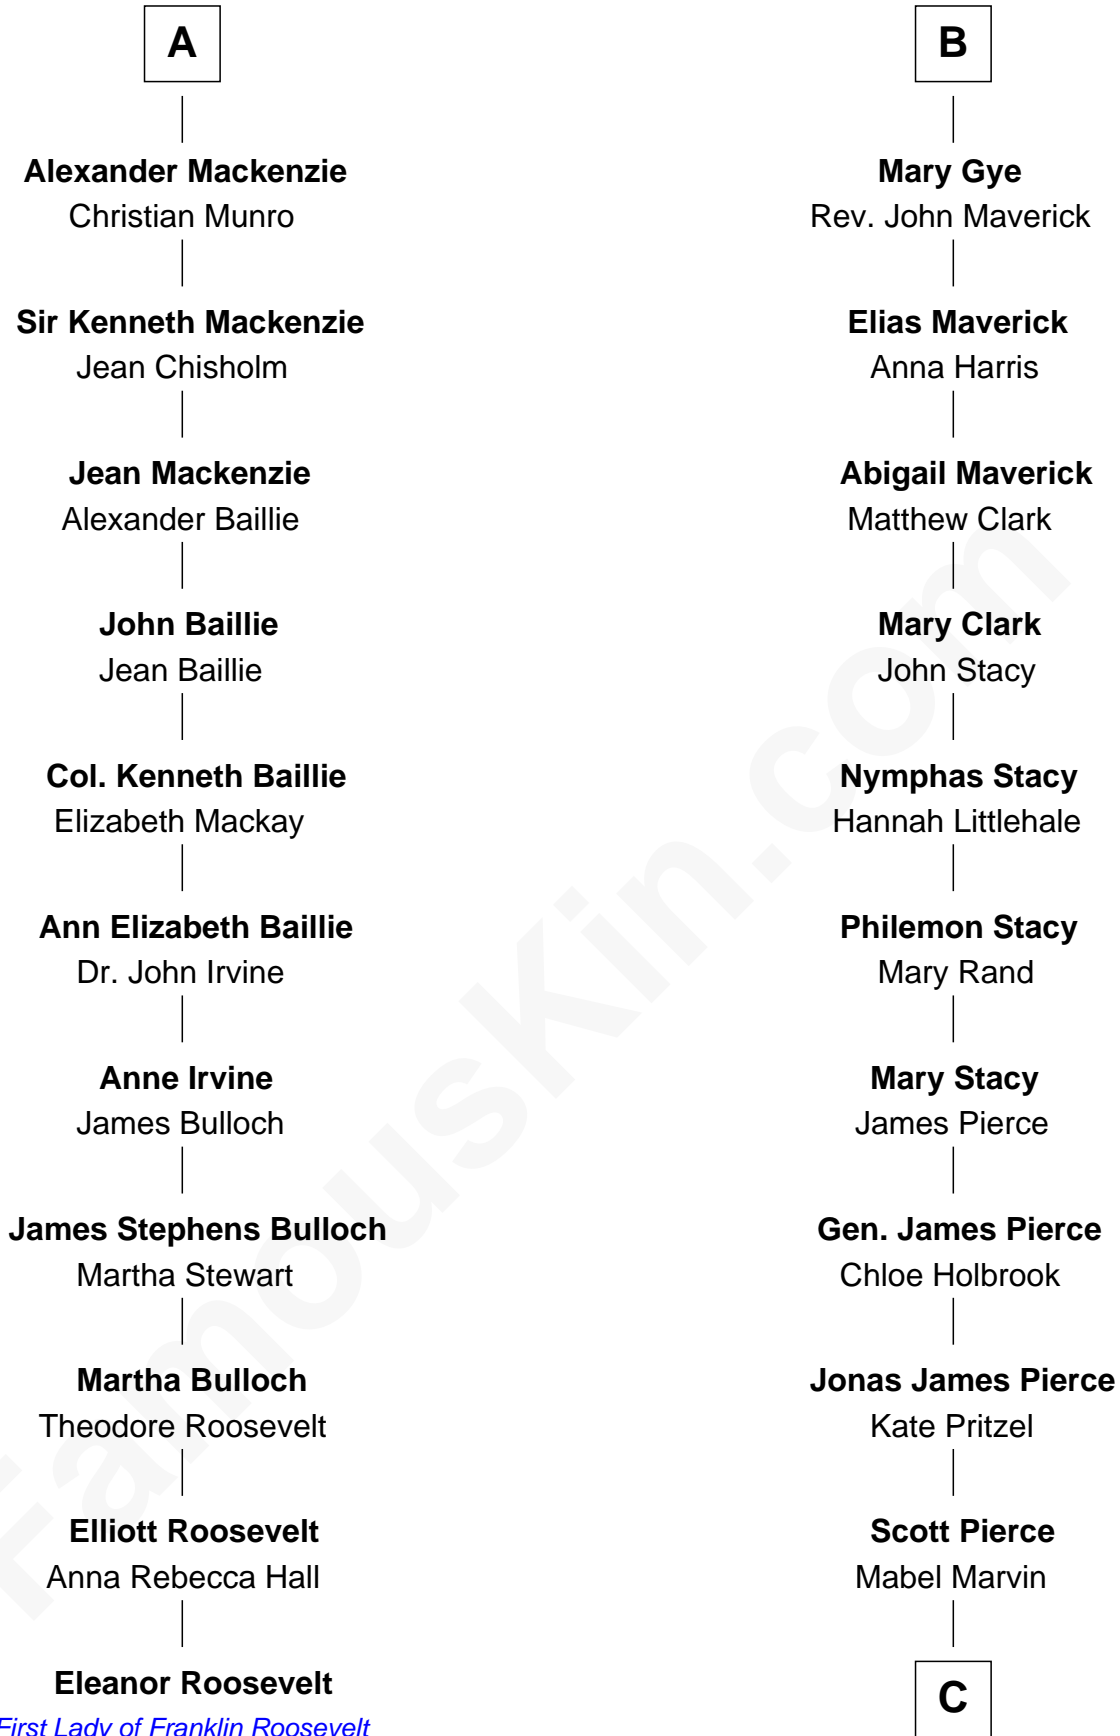

FamousKin.com

Relationship Chart of

Eleanor Roosevelt

First Lady of President Franklin D. Roosevelt

17th cousin 1 time removed of

Barbara (Pierce) Bush

First Lady of President George H.W. Bush

C

Marvin Pierce
Pauline Robinson

Barbara (Pierce) Bush
First Lady of George H.W. Bush

FamousKin.com