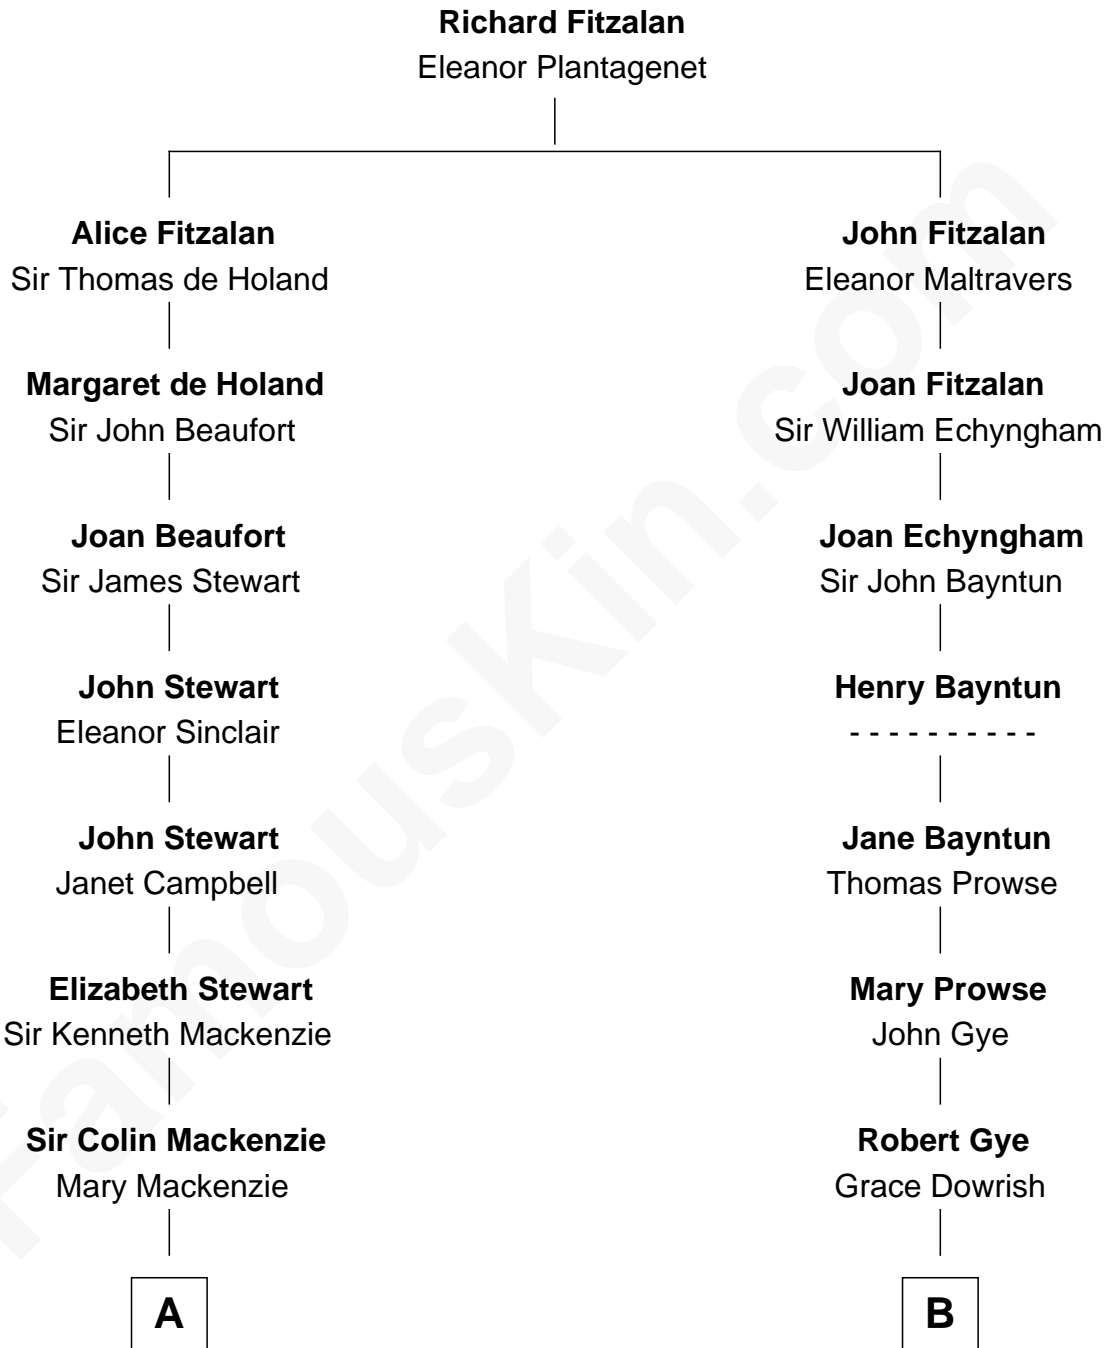

FamousKin.com

Relationship Chart of

Eleanor Roosevelt

First Lady of President Franklin D. Roosevelt

17th cousin 1 time removed of

Barbara (Pierce) Bush

First Lady of President George H.W. Bush

C

Marvin Pierce
Pauline Robinson

Barbara (Pierce) Bush
First Lady of George H.W. Bush

FamousKin.com