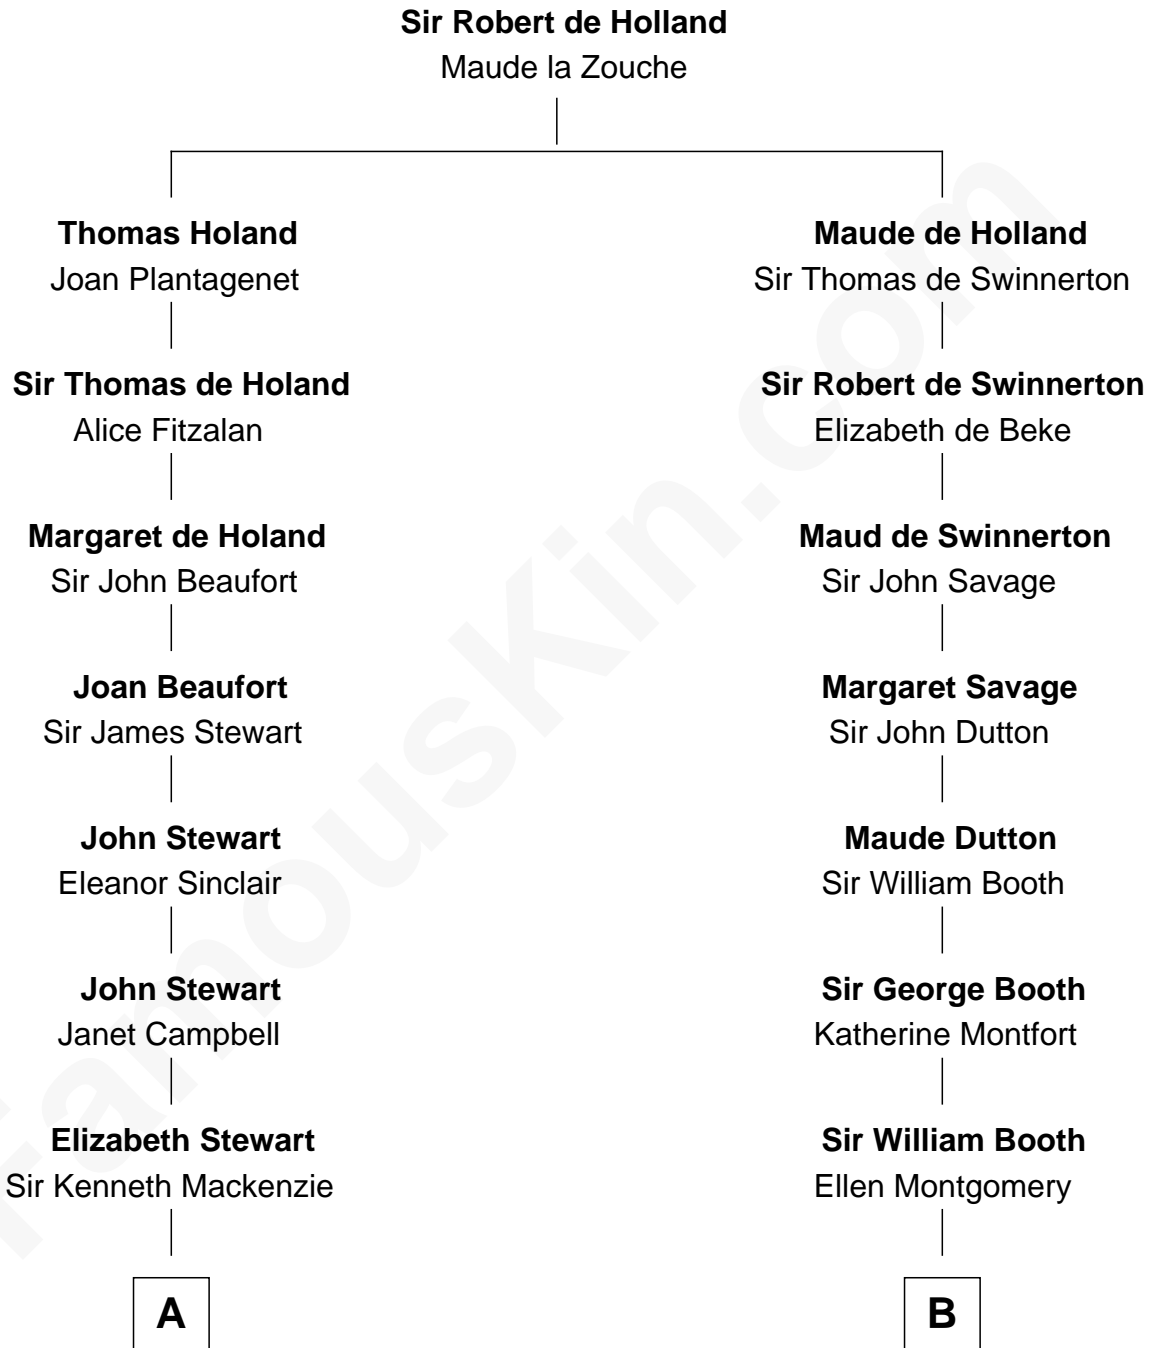

FamousKin.com

Relationship Chart of

Eleanor Roosevelt

First Lady of President Franklin D. Roosevelt

18th cousin 2 times removed of

Barbara (Pierce) Bush

First Lady of President George H.W. Bush