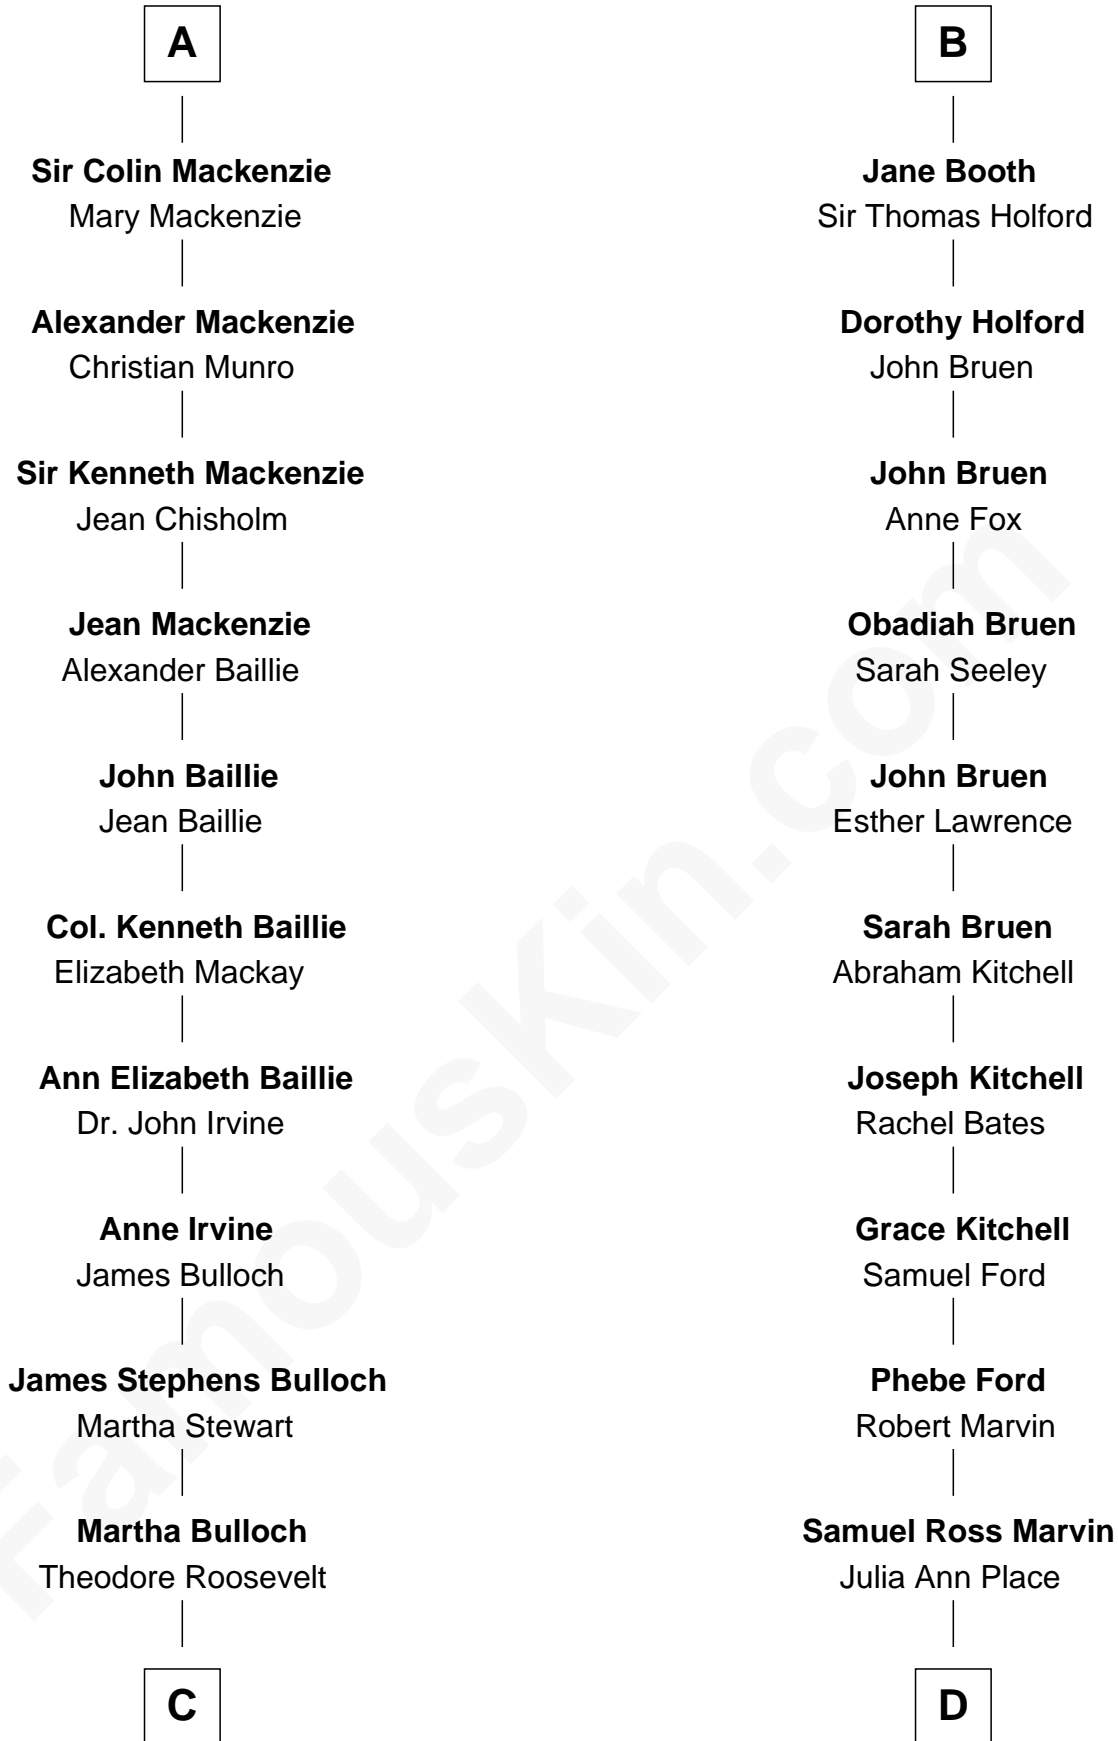

## Relationship Chart of

### Eleanor Roosevelt

*First Lady of President Franklin D. Roosevelt*

18th cousin 2 times removed of

### Barbara (Pierce) Bush

*First Lady of President George H.W. Bush*

**C**

**Elliott Roosevelt**  
Anna Rebecca Hall

**Eleanor Roosevelt**  
*First Lady of Franklin Roosevelt*

**D**

**Jerome Place Marvin**  
Martha Ann Stokes