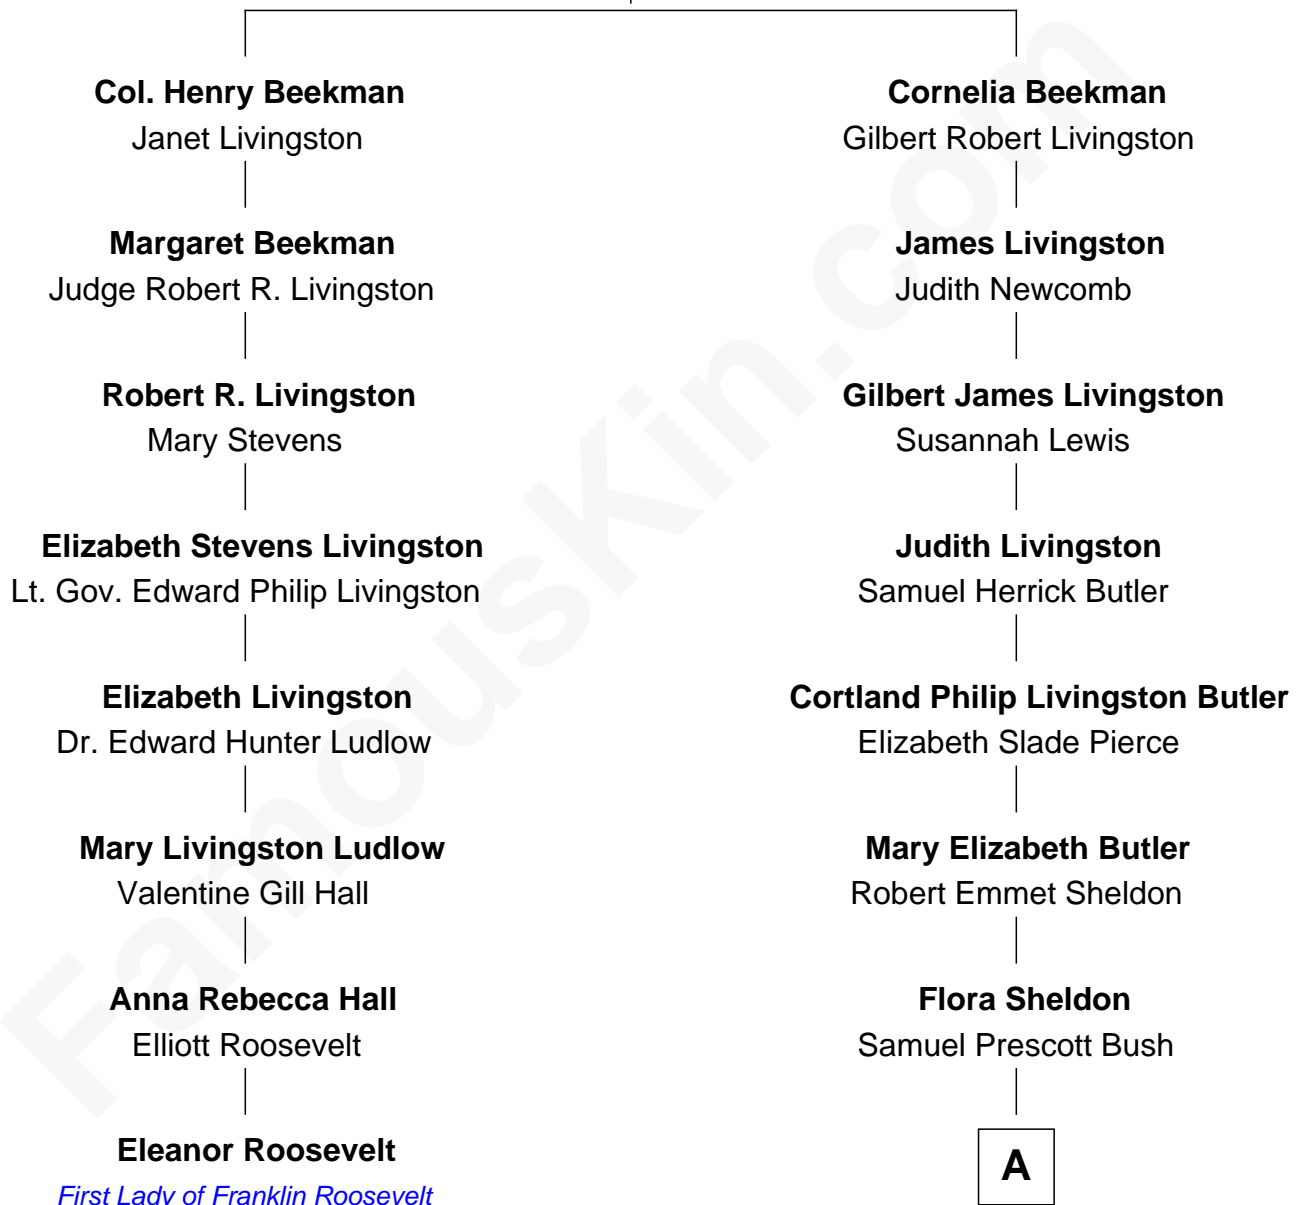

FamousKin.com

Relationship Chart of

Eleanor Roosevelt

First Lady of President Franklin D. Roosevelt

7th cousin 2 times removed of

George W. Bush
43rd U.S. President

Hendrick Beekman
Johanna Lopers

A

Prescott Sheldon Bush

Dorothy Wear Walker

George Herbert Walker Bush

Barbara Pierce

George W. Bush

43rd U.S. President

FamousKin.com