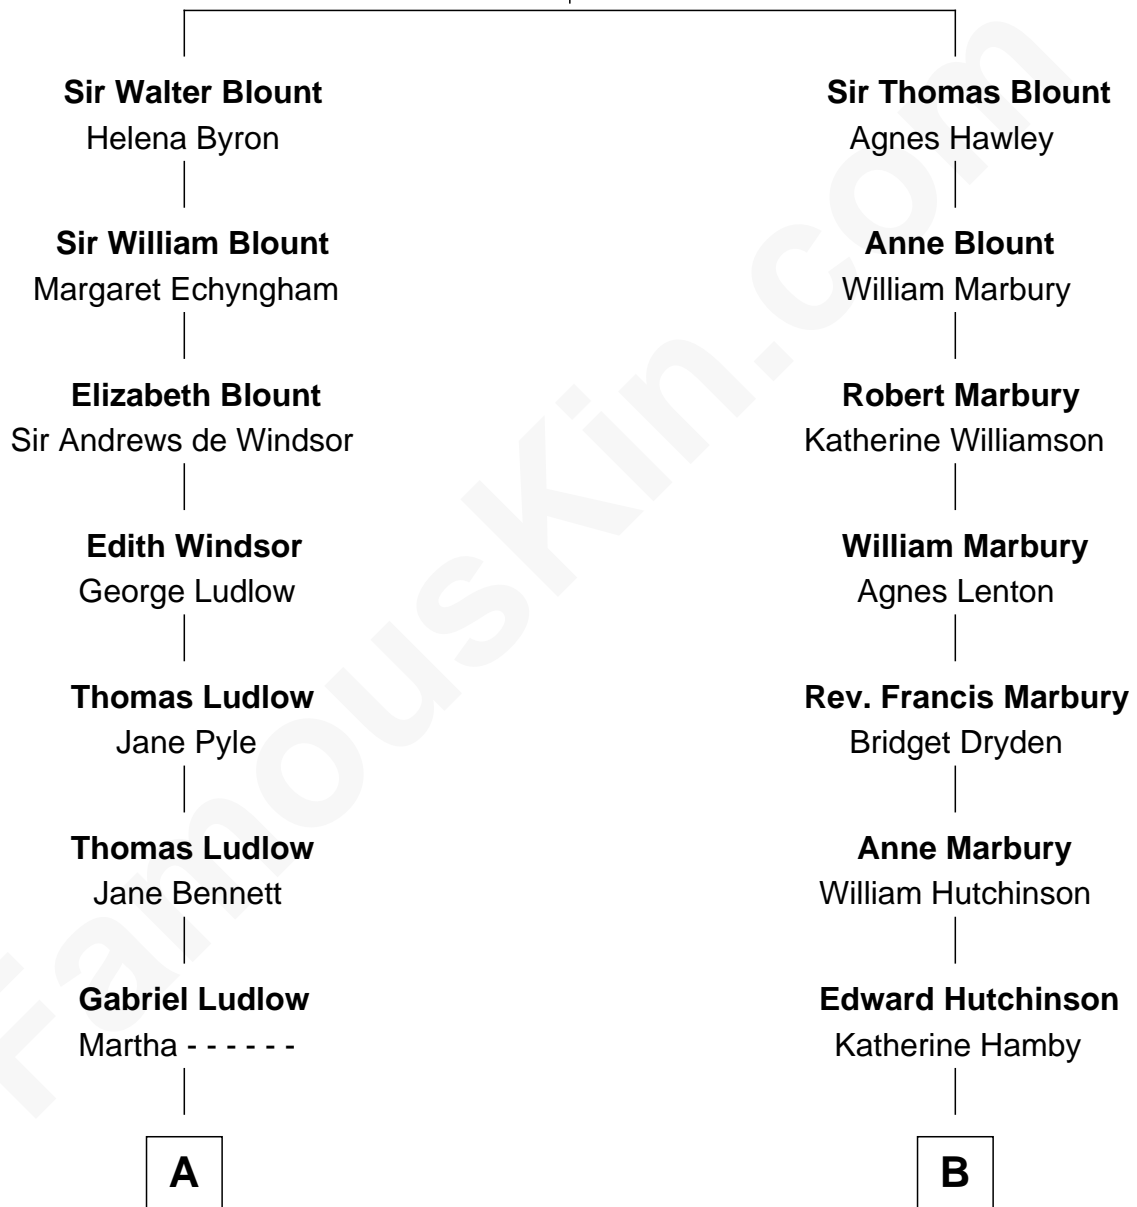

FamousKin.com

Relationship Chart of

Eleanor Roosevelt

First Lady of President Franklin D. Roosevelt

14th cousin 4 times removed of

George W. Bush
43rd U.S. President

Sir Thomas Blount
Margaret de Gresley

C

George Herbert Walker Bush

Barbara Pierce

George W. Bush

43rd U.S. President

FamousKin.com