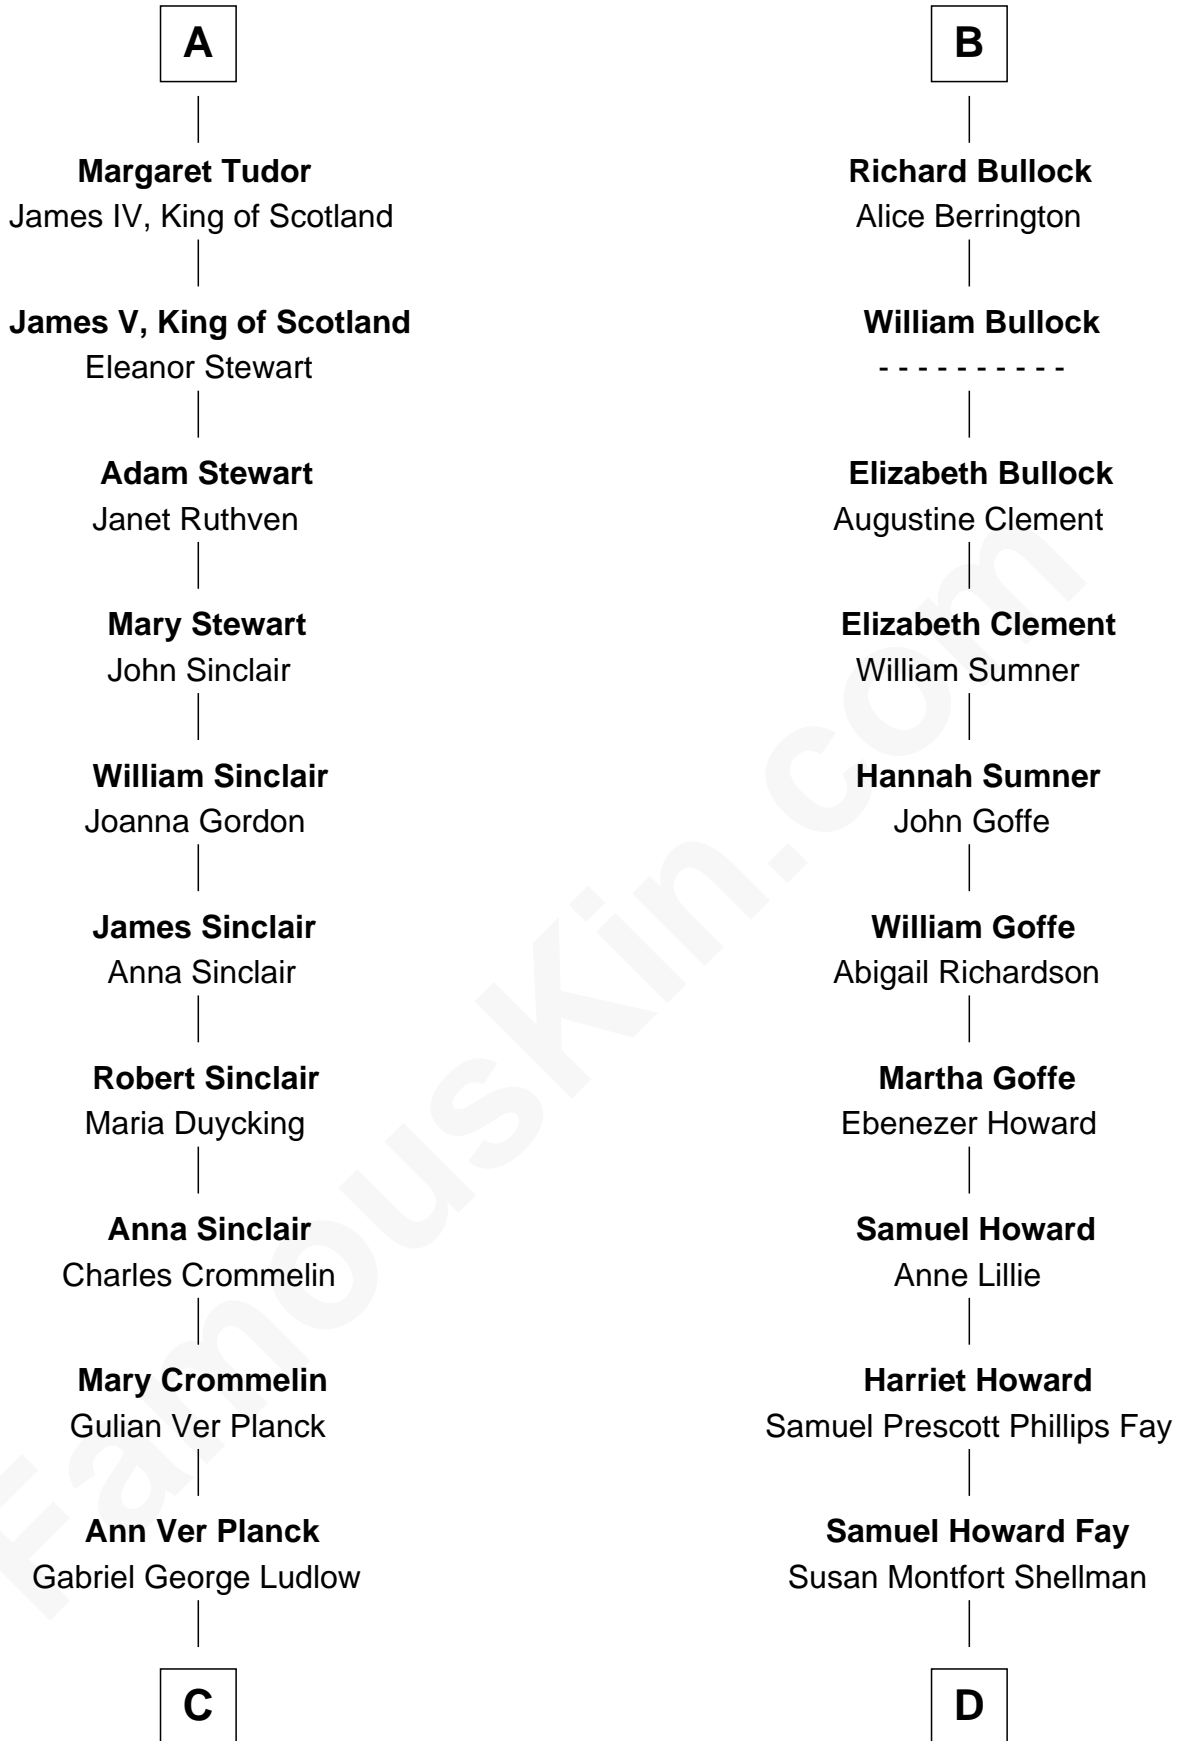

## Relationship Chart of

### Eleanor Roosevelt

*First Lady of President Franklin D. Roosevelt*

21st cousin of

**George W. Bush**  
*43rd U.S. President*

**William de Montagu**  
Katherine de Grandison

**C**

**Gabriel Ver Planck Ludlow**

Elizabeth A. Hunter

**Dr. Edward Hunter Ludlow**

Elizabeth Livingston

**Mary Livingston Ludlow**

Valentine Gill Hall

**Anna Rebecca Hall**

Elliott Roosevelt

**Eleanor Roosevelt**

*First Lady of Franklin Roosevelt*

**D**

**Harriet Eleanor Fay**

Rev. James Smith Bush

**Samuel Prescott Bush**

Flora Sheldon

**Prescott Sheldon Bush**

Dorothy Wear Walker