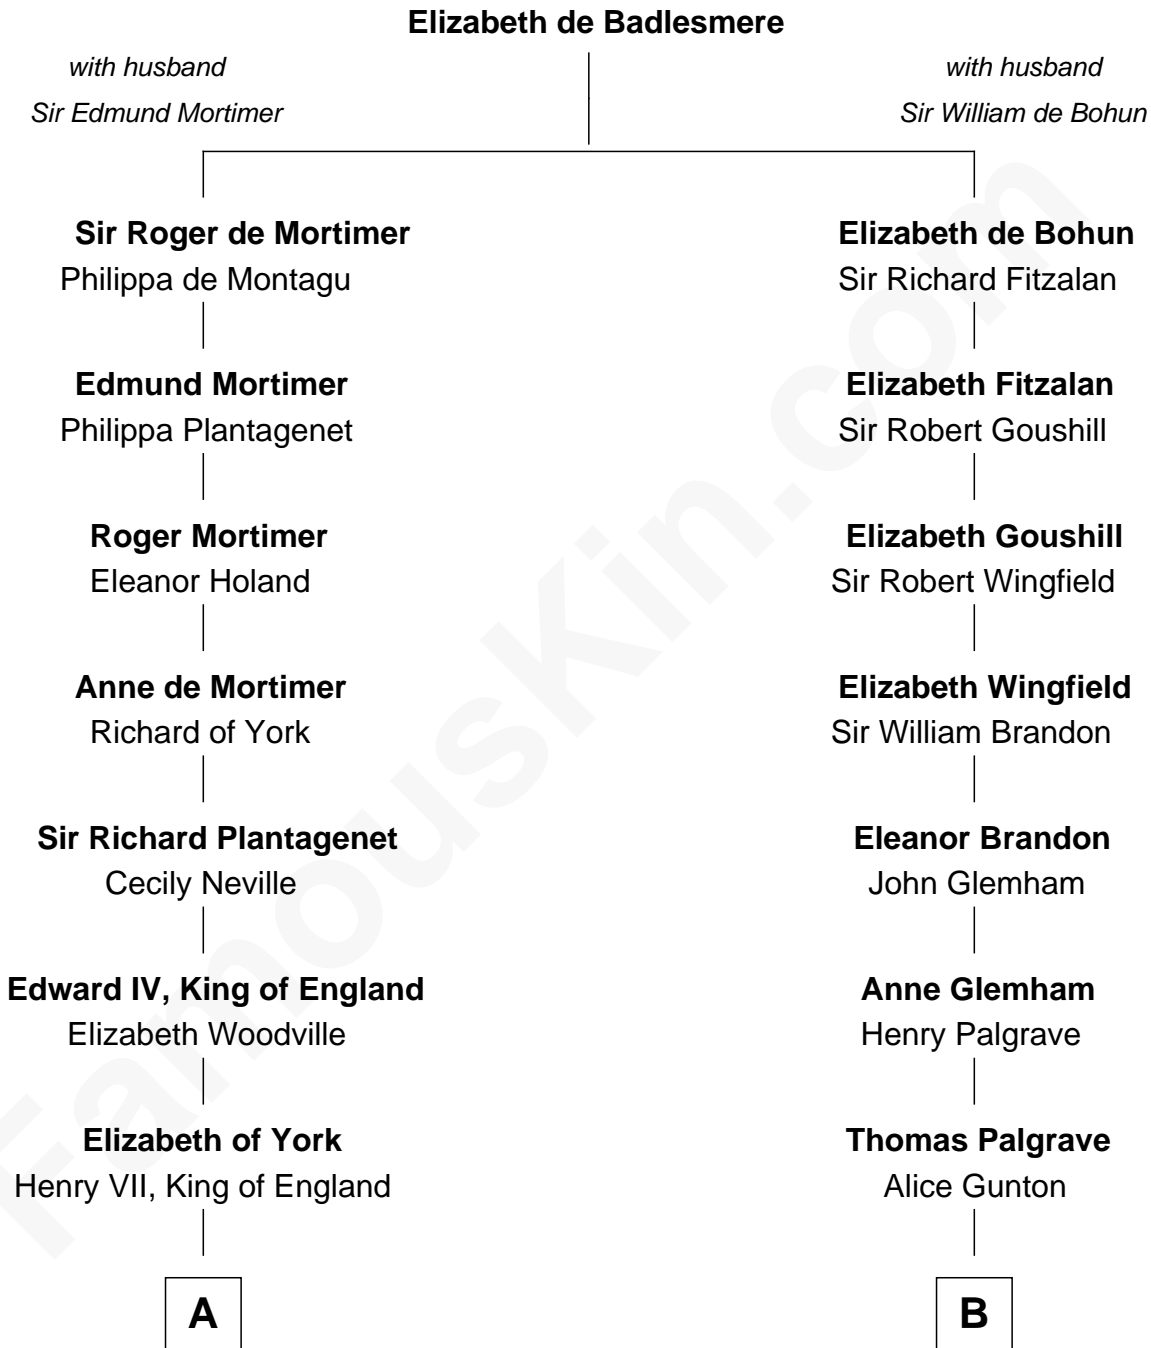

FamousKin.com

Relationship Chart of

Eleanor Roosevelt

First Lady of President Franklin D. Roosevelt

21st cousin of

George W. Bush
43rd U.S. President

C

Gabriel Ver Planck Ludlow

Elizabeth A. Hunter

Dr. Edward Hunter Ludlow

Elizabeth Livingston

Mary Livingston Ludlow

Valentine Gill Hall

Anna Rebecca Hall

Elliott Roosevelt

Eleanor Roosevelt

First Lady of Franklin Roosevelt

D

Harriet Eleanor Fay

Rev. James Smith Bush

Samuel Prescott Bush

Flora Sheldon

Prescott Sheldon Bush

Dorothy Wear Walker