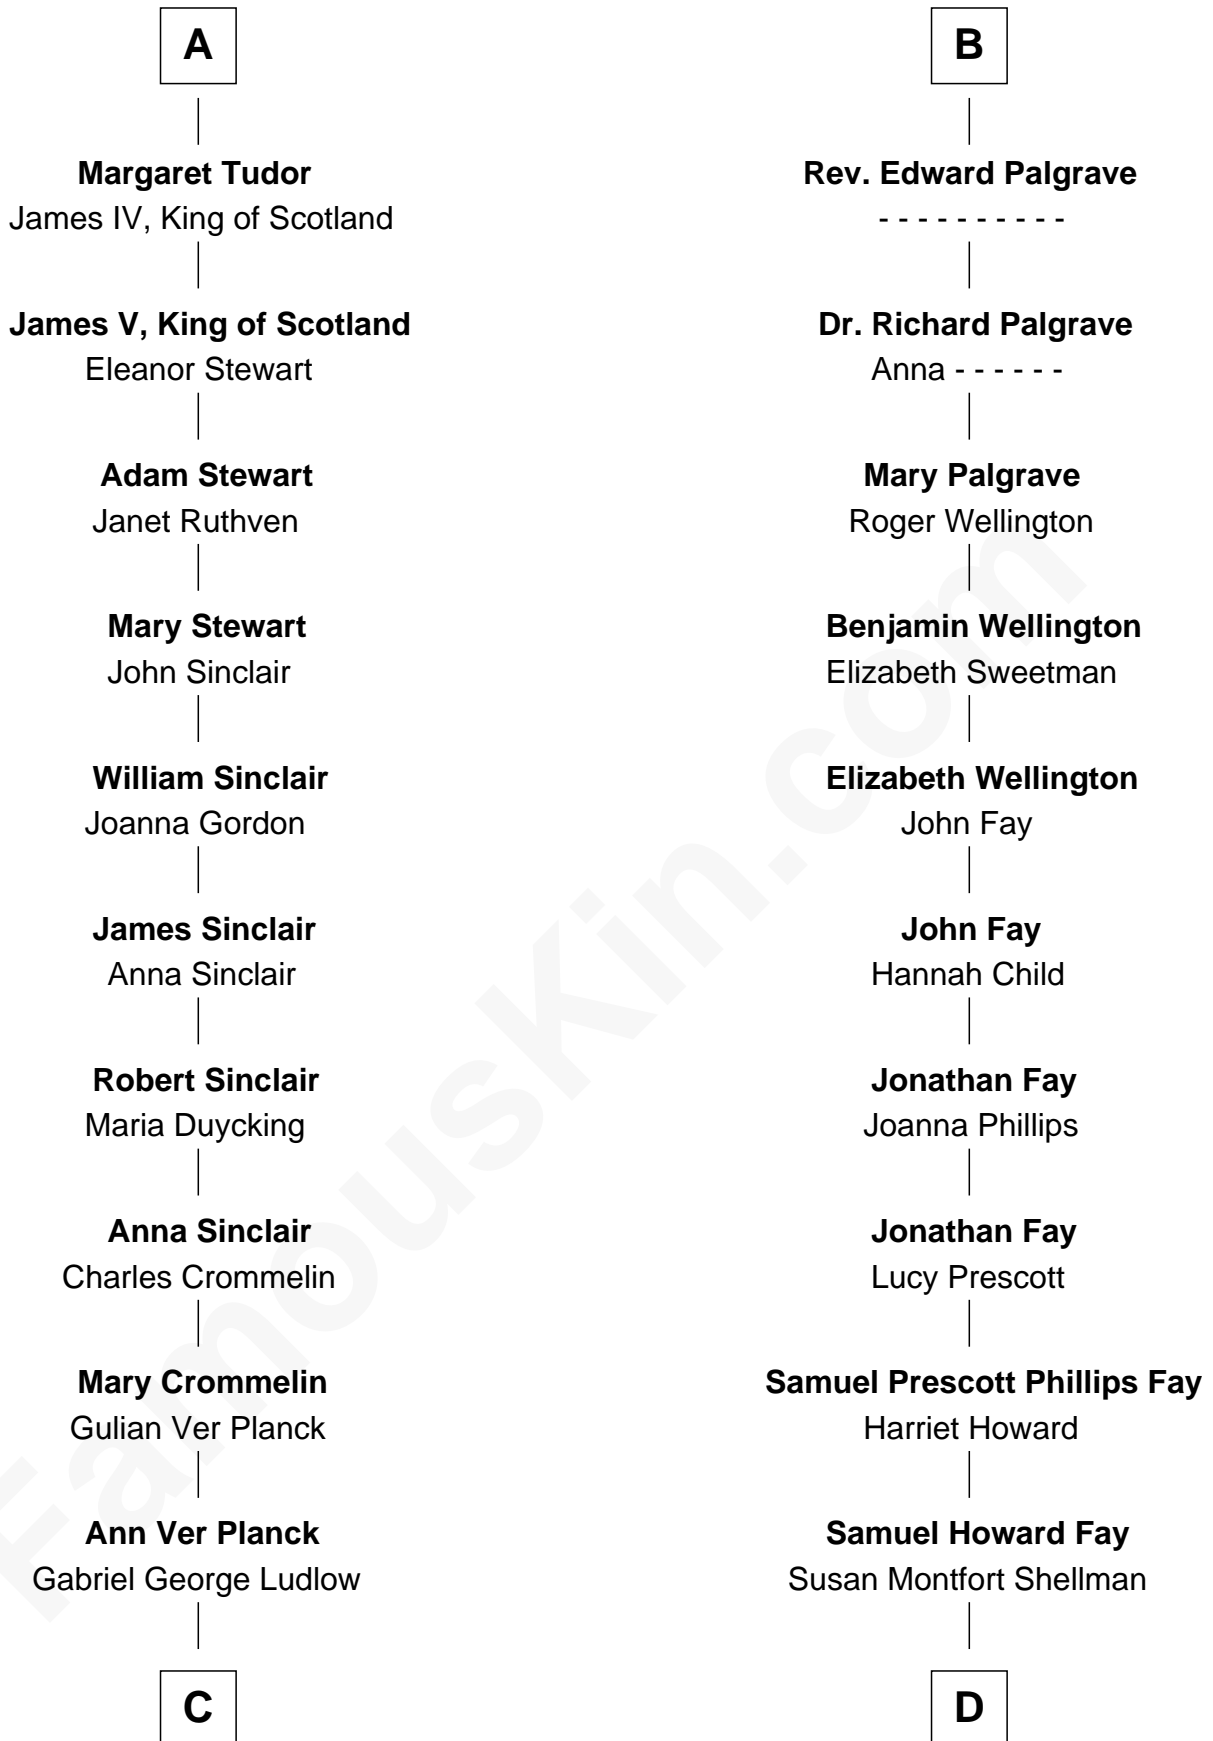

FamousKin.com

Relationship Chart of

Eleanor Roosevelt

First Lady of President Franklin D. Roosevelt

21st cousin of

George W. Bush
43rd U.S. President

C

Gabriel Ver Planck Ludlow

Elizabeth A. Hunter

Dr. Edward Hunter Ludlow

Elizabeth Livingston

Mary Livingston Ludlow

Valentine Gill Hall

Anna Rebecca Hall

Elliott Roosevelt

Eleanor Roosevelt

First Lady of Franklin Roosevelt

D

Harriet Eleanor Fay

Rev. James Smith Bush

Samuel Prescott Bush

Flora Sheldon

Prescott Sheldon Bush

Dorothy Wear Walker