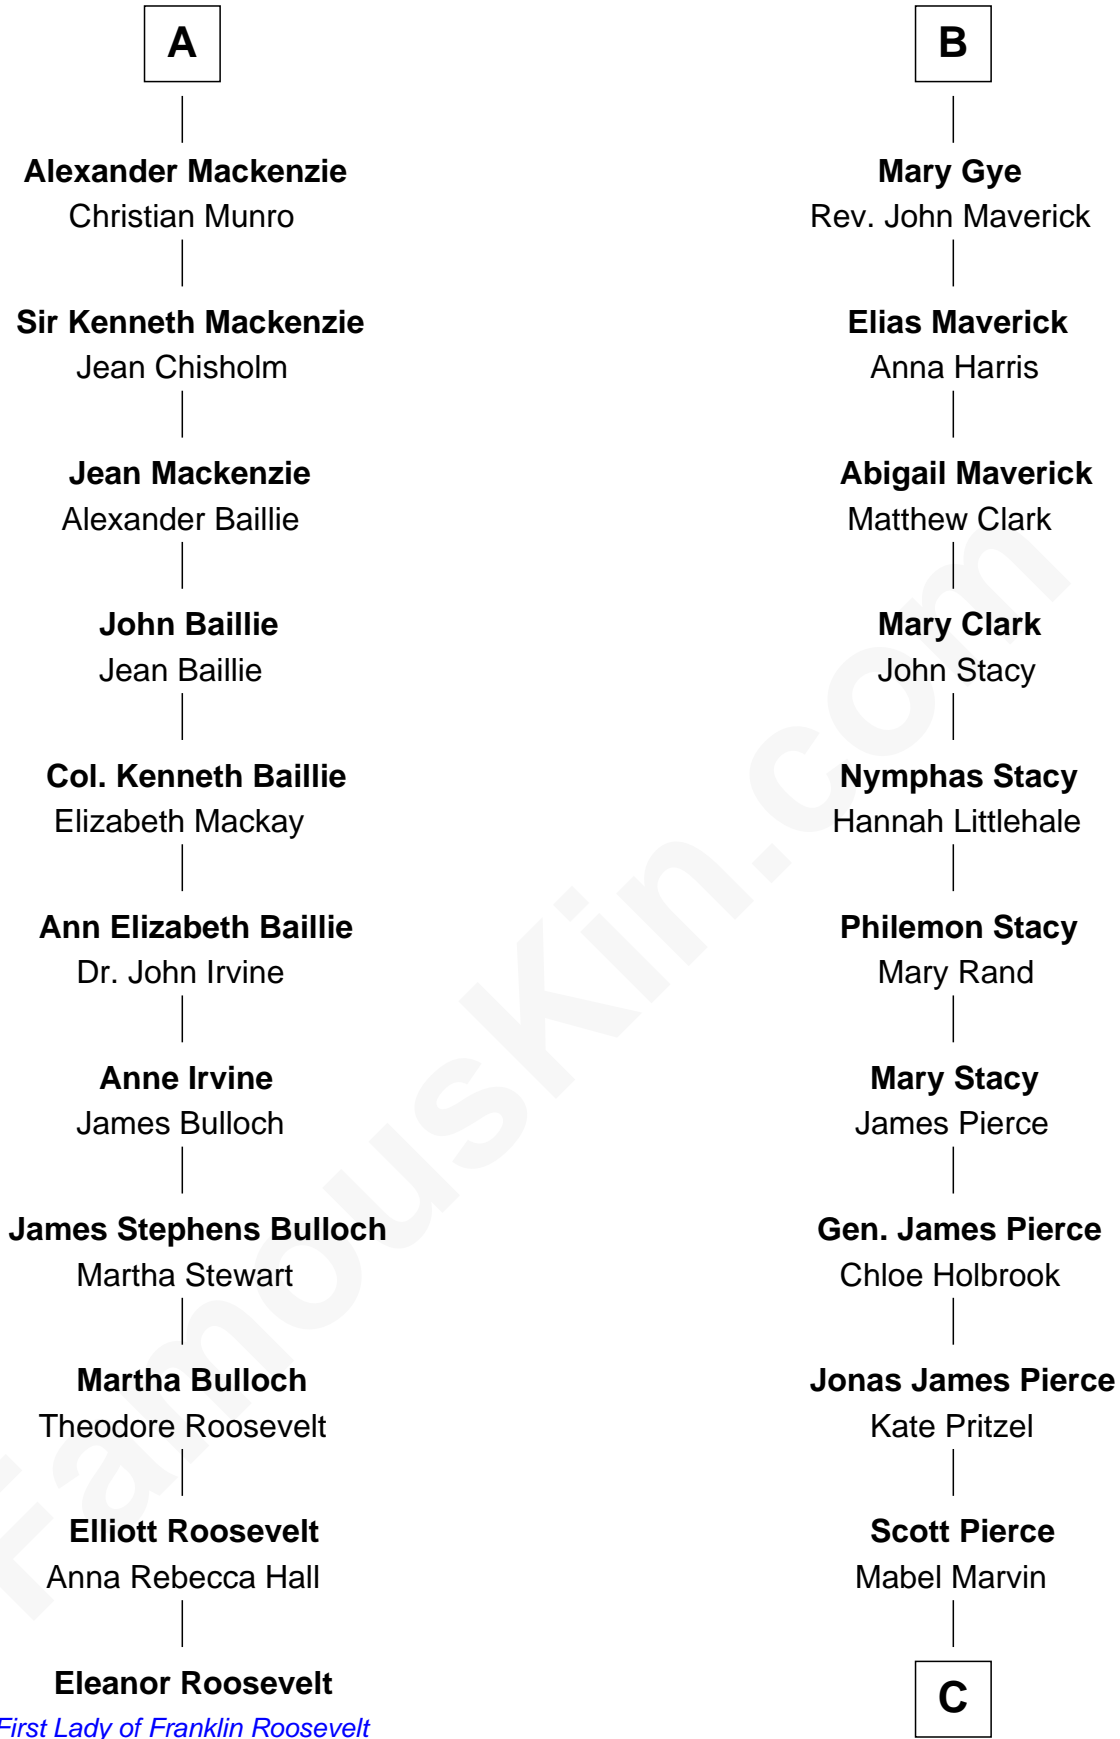

FamousKin.com

Relationship Chart of

Eleanor Roosevelt

First Lady of President Franklin D. Roosevelt

17th cousin 2 times removed of

George W. Bush
43rd U.S. President

Richard Fitzalan
Eleanor Plantagenet

C

Marvin Pierce
Pauline Robinson

Barbara Pierce
George Herbert Walker Bush

George W. Bush
43rd U.S. President

FamousKin.com