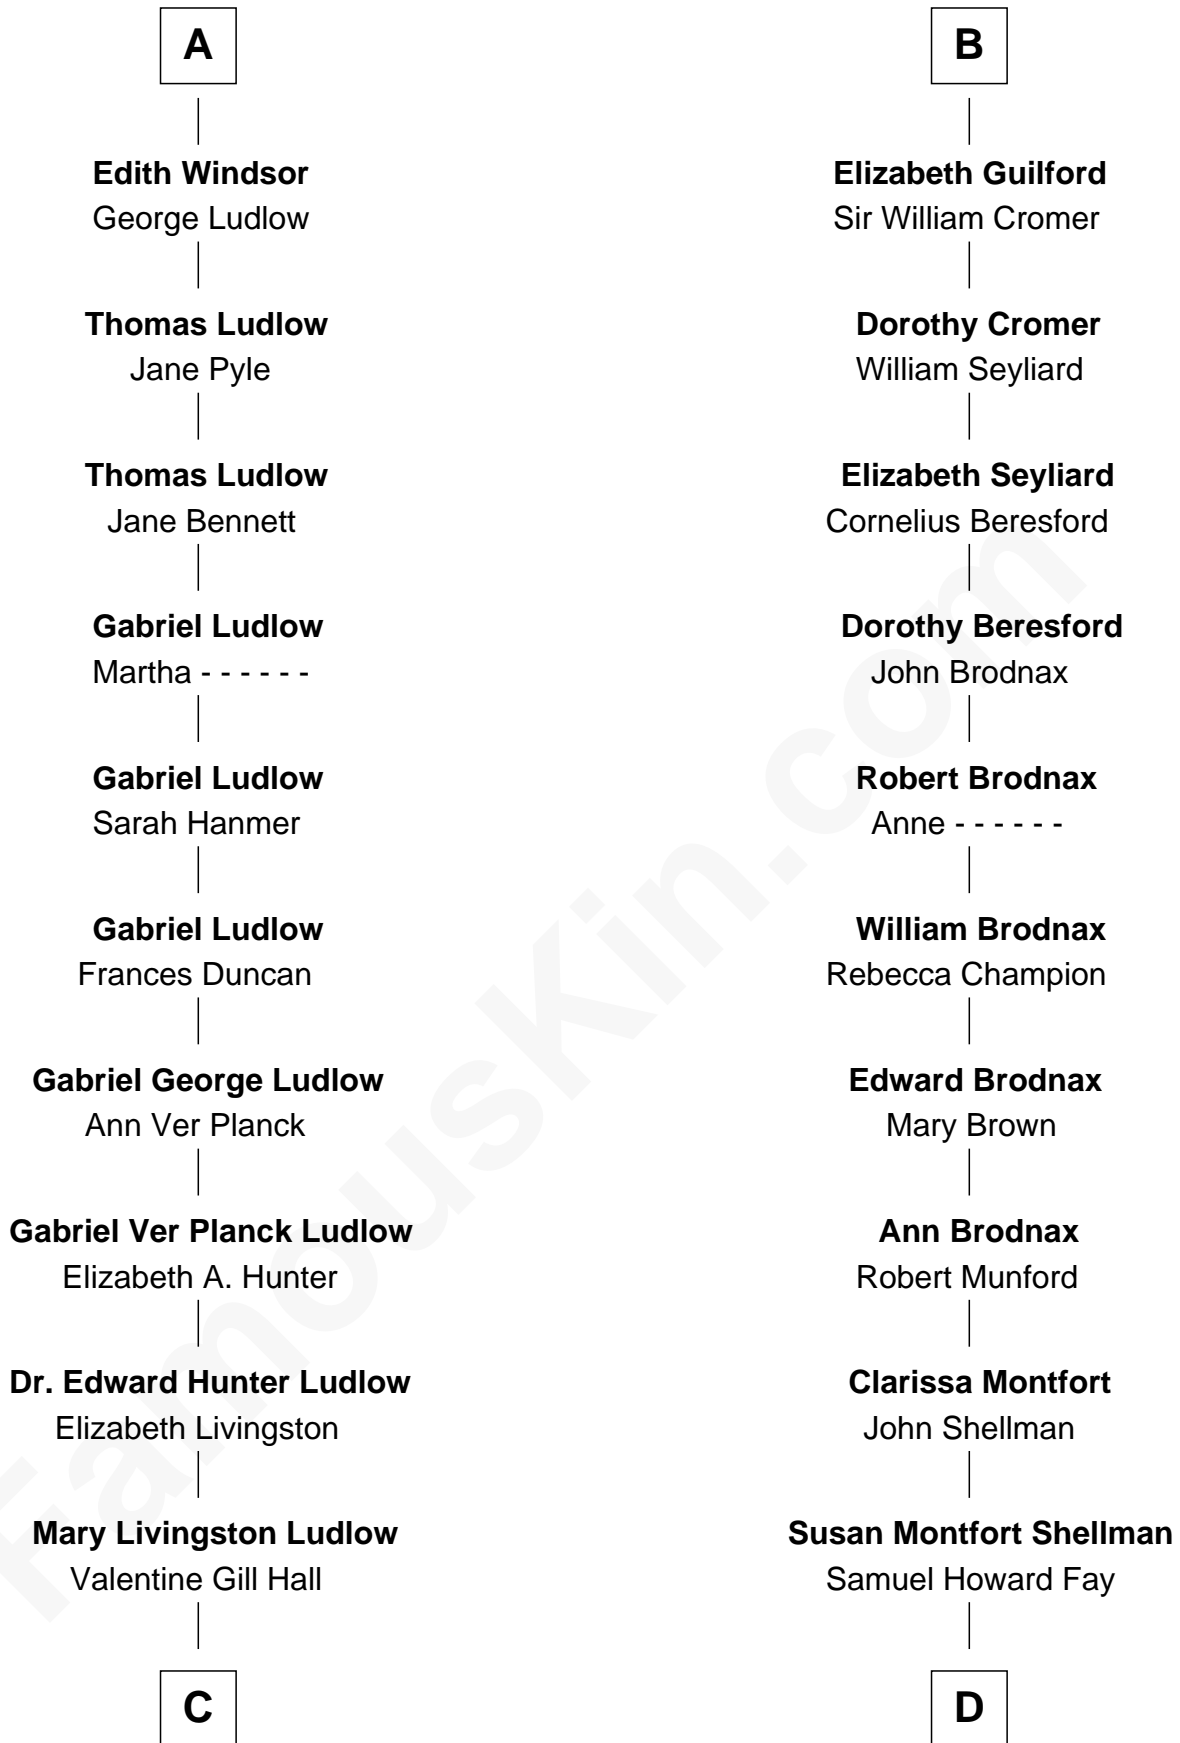

FamousKin.com

Relationship Chart of

Eleanor Roosevelt

First Lady of President Franklin D. Roosevelt

18th cousin 3 times removed of

George W. Bush
43rd U.S. President

Sir Hugh de Courtenay
Agnes de St. John

C

Anna Rebecca Hall
Elliott Roosevelt

Eleanor Roosevelt
First Lady of Franklin Roosevelt

D

Harriet Eleanor Fay
Rev. James Smith Bush

Samuel Prescott Bush
Flora Sheldon

Prescott Sheldon Bush
Dorothy Wear Walker

George Herbert Walker Bush
Barbara Pierce

George W. Bush
43rd U.S. President