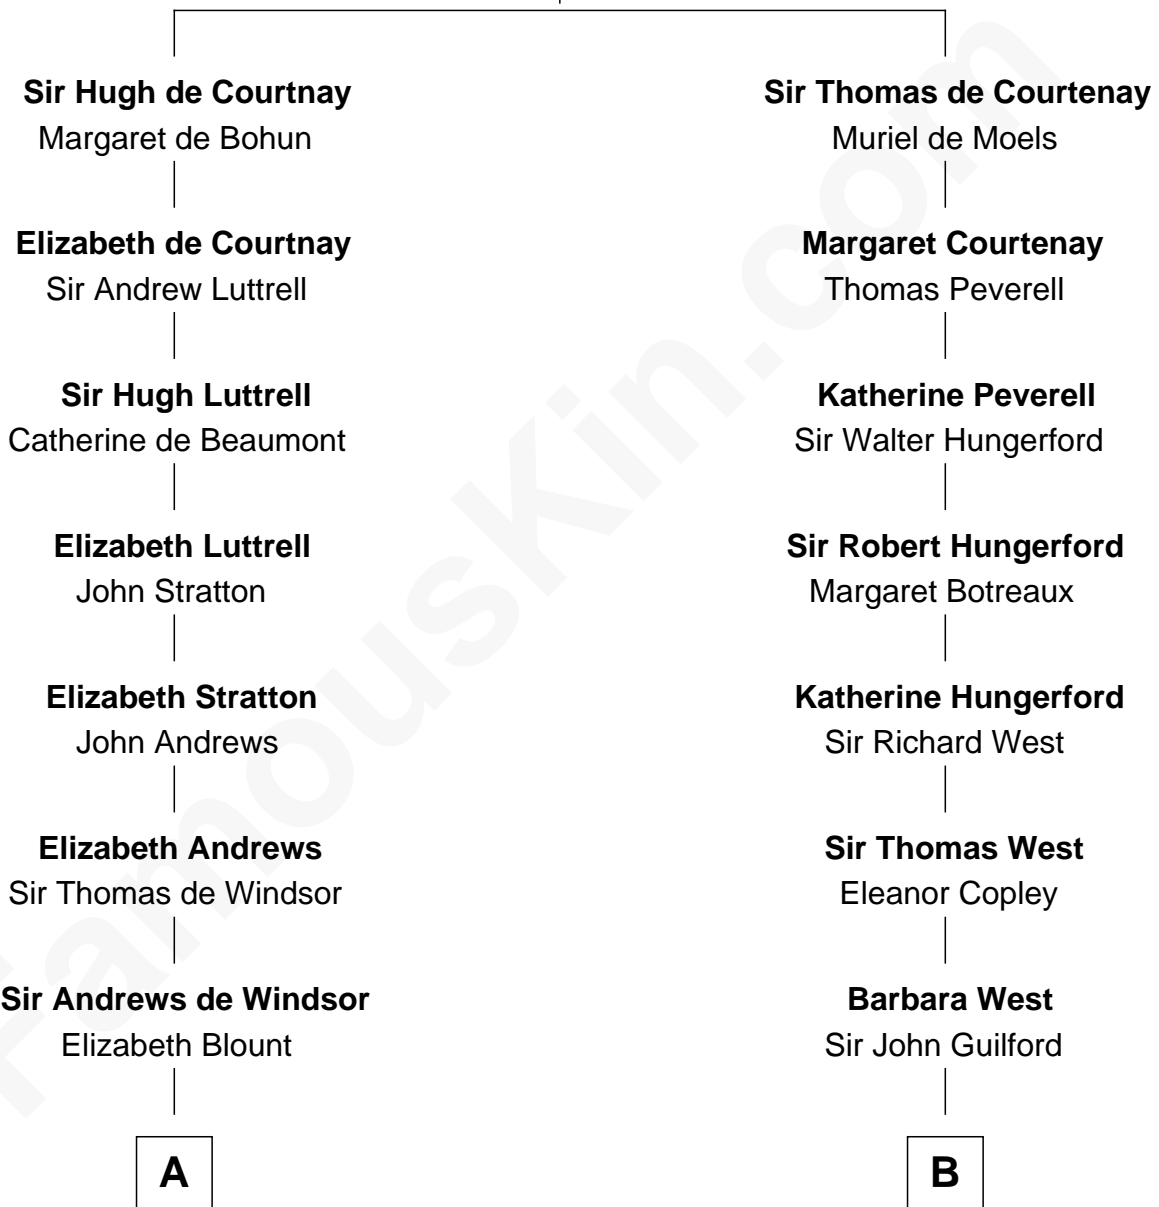

FamousKin.com

Relationship Chart of

Eleanor Roosevelt

First Lady of President Franklin D. Roosevelt

18th cousin 3 times removed of

George W. Bush
43rd U.S. President

Sir Hugh de Courtenay
Agnes de St. John

C

Anna Rebecca Hall
Elliott Roosevelt

Eleanor Roosevelt
First Lady of Franklin Roosevelt

D

Harriet Eleanor Fay
Rev. James Smith Bush

Samuel Prescott Bush
Flora Sheldon

Prescott Sheldon Bush
Dorothy Wear Walker

George Herbert Walker Bush
Barbara Pierce

George W. Bush
43rd U.S. President