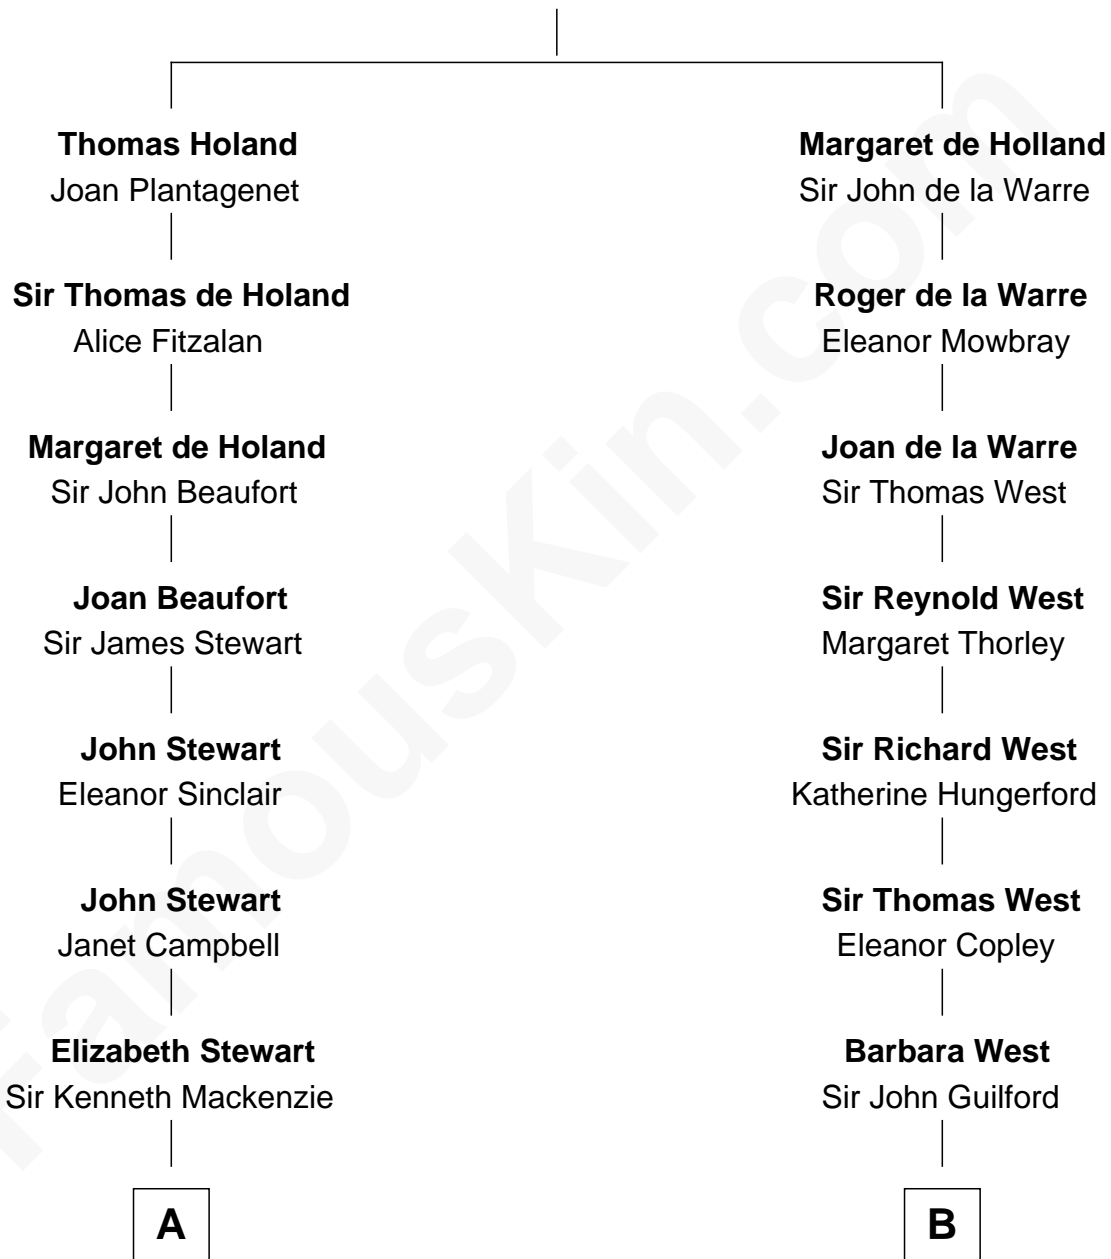

## Relationship Chart of

### Eleanor Roosevelt

*First Lady of President Franklin D. Roosevelt*

18th cousin 3 times removed of

**George W. Bush**  
*43rd U.S. President*

**Sir Robert de Holland**  
Maude la Zouche

**C**

**Elliott Roosevelt**  
Anna Rebecca Hall

**Eleanor Roosevelt**  
*First Lady of Franklin Roosevelt*

**D**

**Harriet Eleanor Fay**  
Rev. James Smith Bush

**Samuel Prescott Bush**  
Flora Sheldon

**Prescott Sheldon Bush**  
Dorothy Wear Walker

**George Herbert Walker Bush**  
Barbara Pierce

**George W. Bush**  
*43rd U.S. President*

FamousKin.com