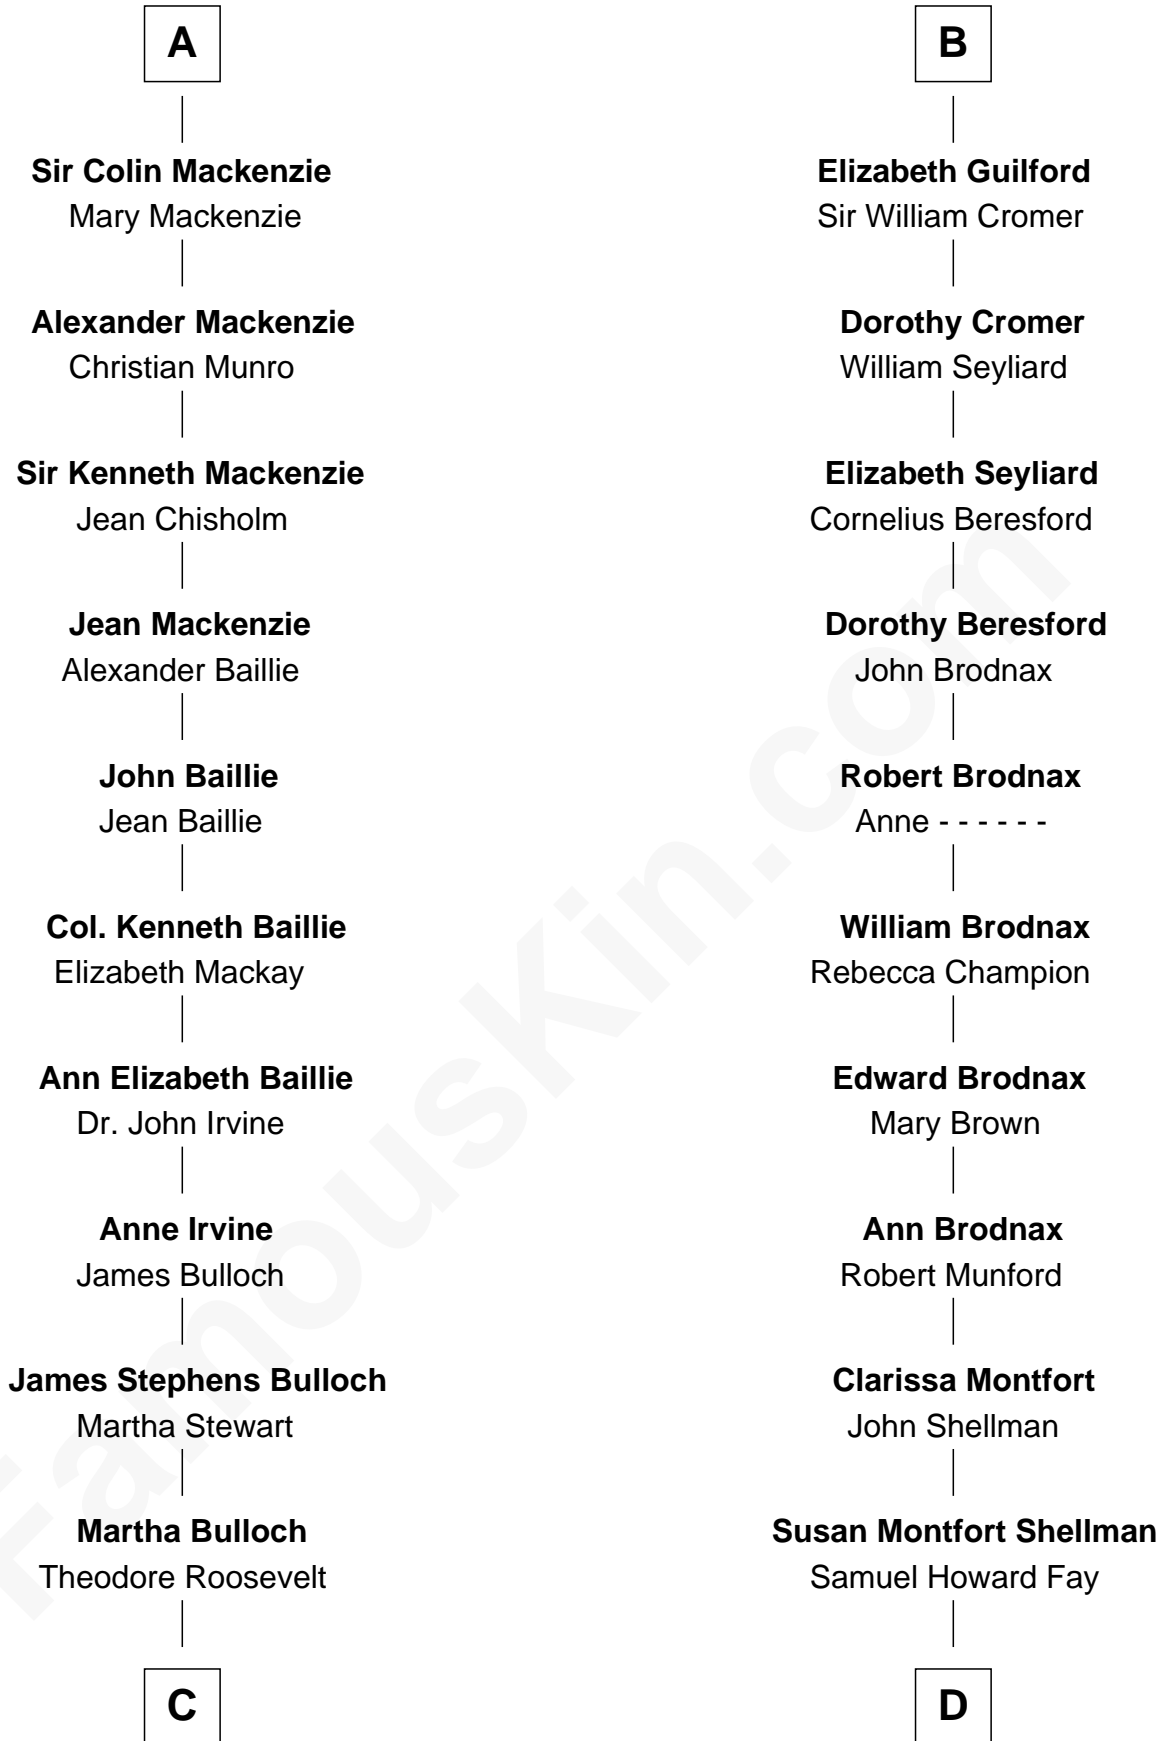

## Relationship Chart of

### Eleanor Roosevelt

*First Lady of President Franklin D. Roosevelt*

18th cousin 3 times removed of

**George W. Bush**  
*43rd U.S. President*

**Sir Robert de Holland**  
Maude la Zouche

**C**

**Elliott Roosevelt**  
Anna Rebecca Hall

**Eleanor Roosevelt**  
*First Lady of Franklin Roosevelt*

**D**

**Harriet Eleanor Fay**  
Rev. James Smith Bush

**Samuel Prescott Bush**  
Flora Sheldon

**Prescott Sheldon Bush**  
Dorothy Wear Walker

**George Herbert Walker Bush**  
Barbara Pierce

**George W. Bush**  
*43rd U.S. President*

FamousKin.com