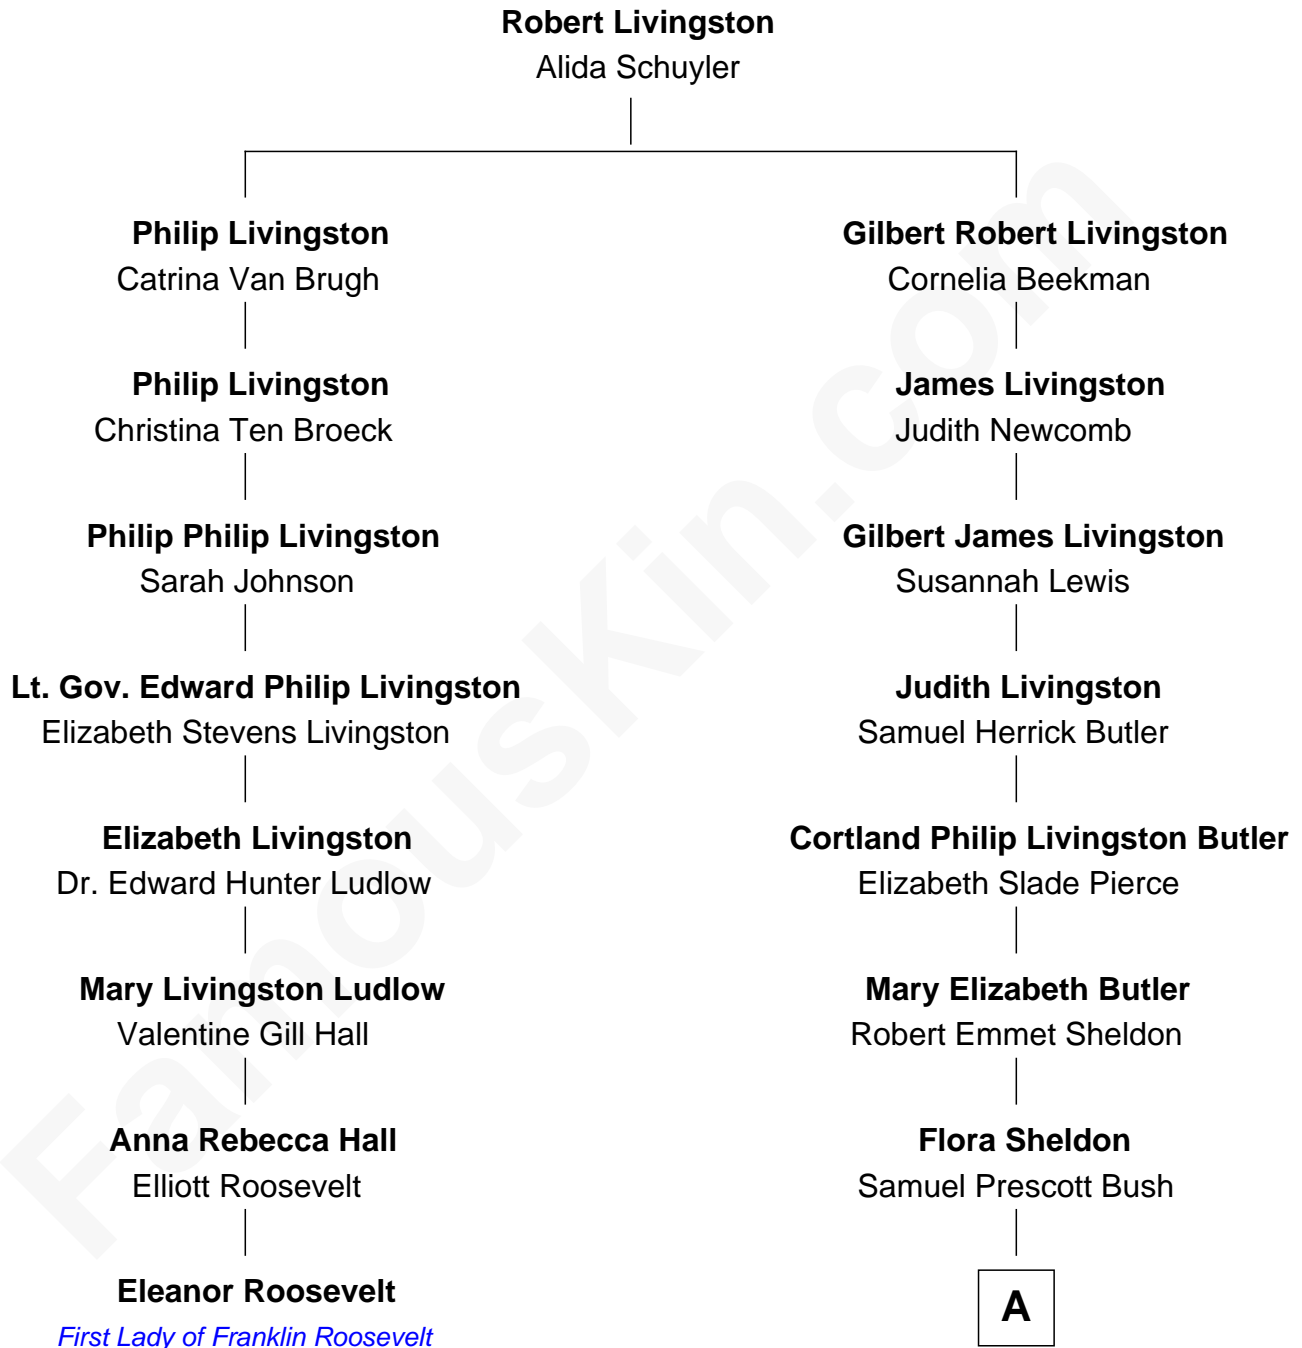

# FamousKin.com

## Relationship Chart of

### Eleanor Roosevelt

*First Lady of President Franklin D. Roosevelt*

7th cousin 2 times removed of

**George W. Bush**  
*43rd U.S. President*

**A**

Prescott Sheldon Bush

Dorothy Wear Walker

George Herbert Walker Bush

Barbara Pierce

George W. Bush

*43rd U.S. President*

FamousKin.com