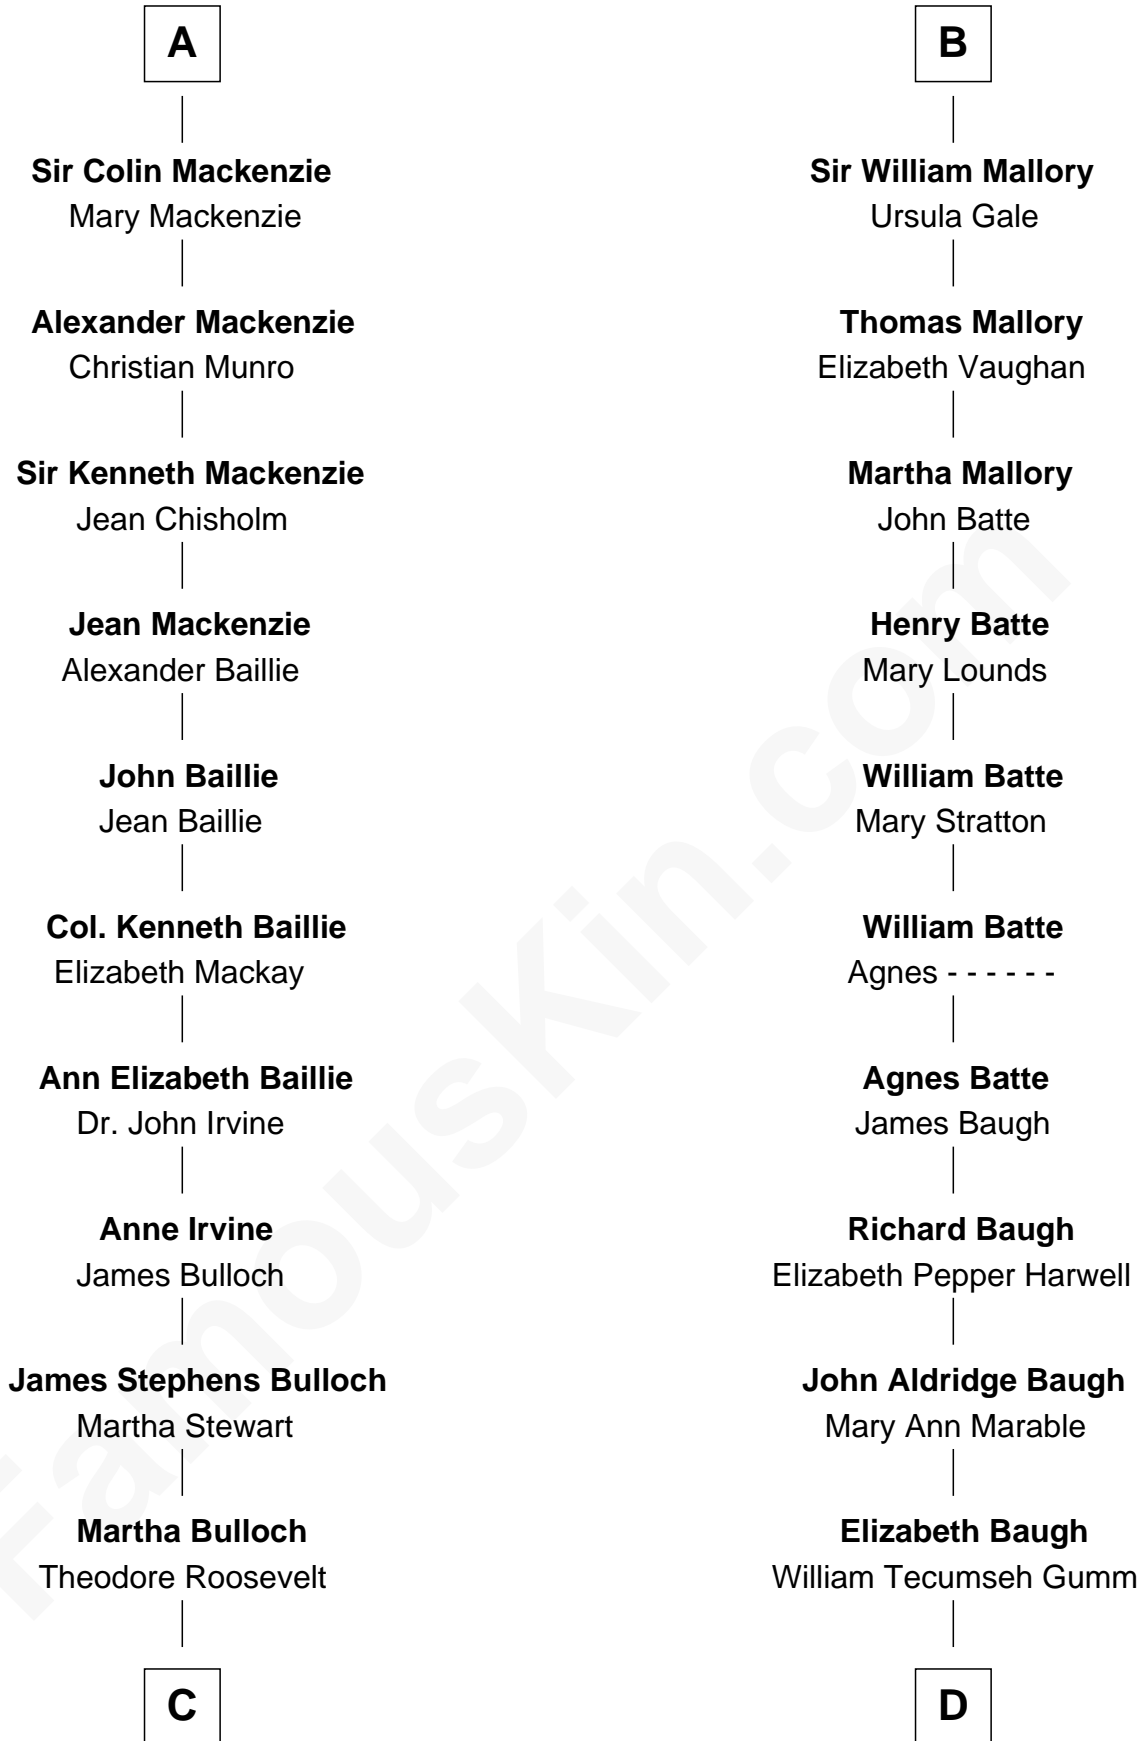

FamousKin.com

Relationship Chart of

Eleanor Roosevelt

First Lady of President Franklin D. Roosevelt

18th cousin 1 time removed of

Liza Minnelli

Singer and Actress

Edmund Fitzalan

Alice de Warenne

C

Elliott Roosevelt
Anna Rebecca Hall

Eleanor Roosevelt
First Lady of Franklin Roosevelt

D

Francis Avent Gumm
Ethel Marian Milne

Frances Ethel Gumm
Vincent Minnelli

Liza Minnelli
Singer and Actress