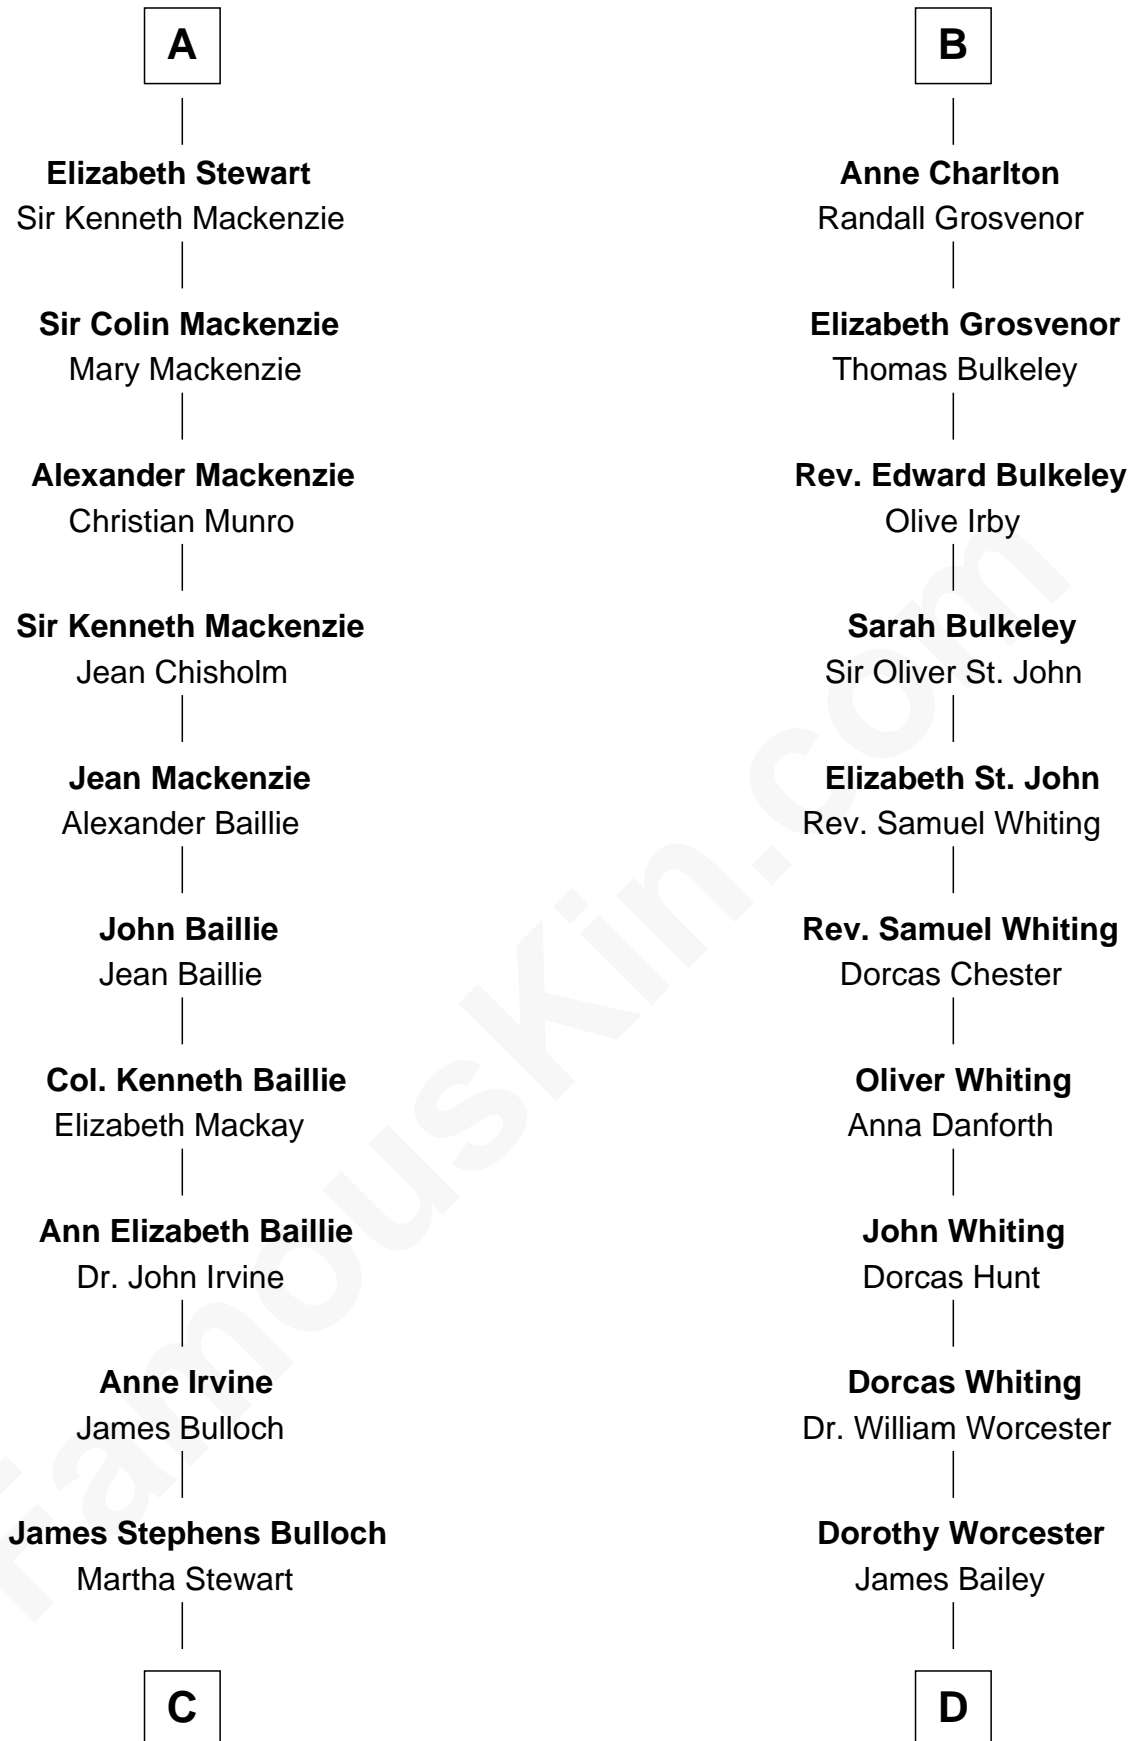

FamousKin.com

Relationship Chart of

Eleanor Roosevelt

First Lady of President Franklin D. Roosevelt

19th cousin 2 times removed of

Bette Davis
Movie Actress

C

Martha Bulloch
Theodore Roosevelt

Elliott Roosevelt
Anna Rebecca Hall

Eleanor Roosevelt
First Lady of Franklin Roosevelt

D

Benjamin W. Bailey
Latta Hopkins

Harriet Jane Bailey
Charles Otis Thompson

Harriet Eugenia Thompson
William Aaron Favor