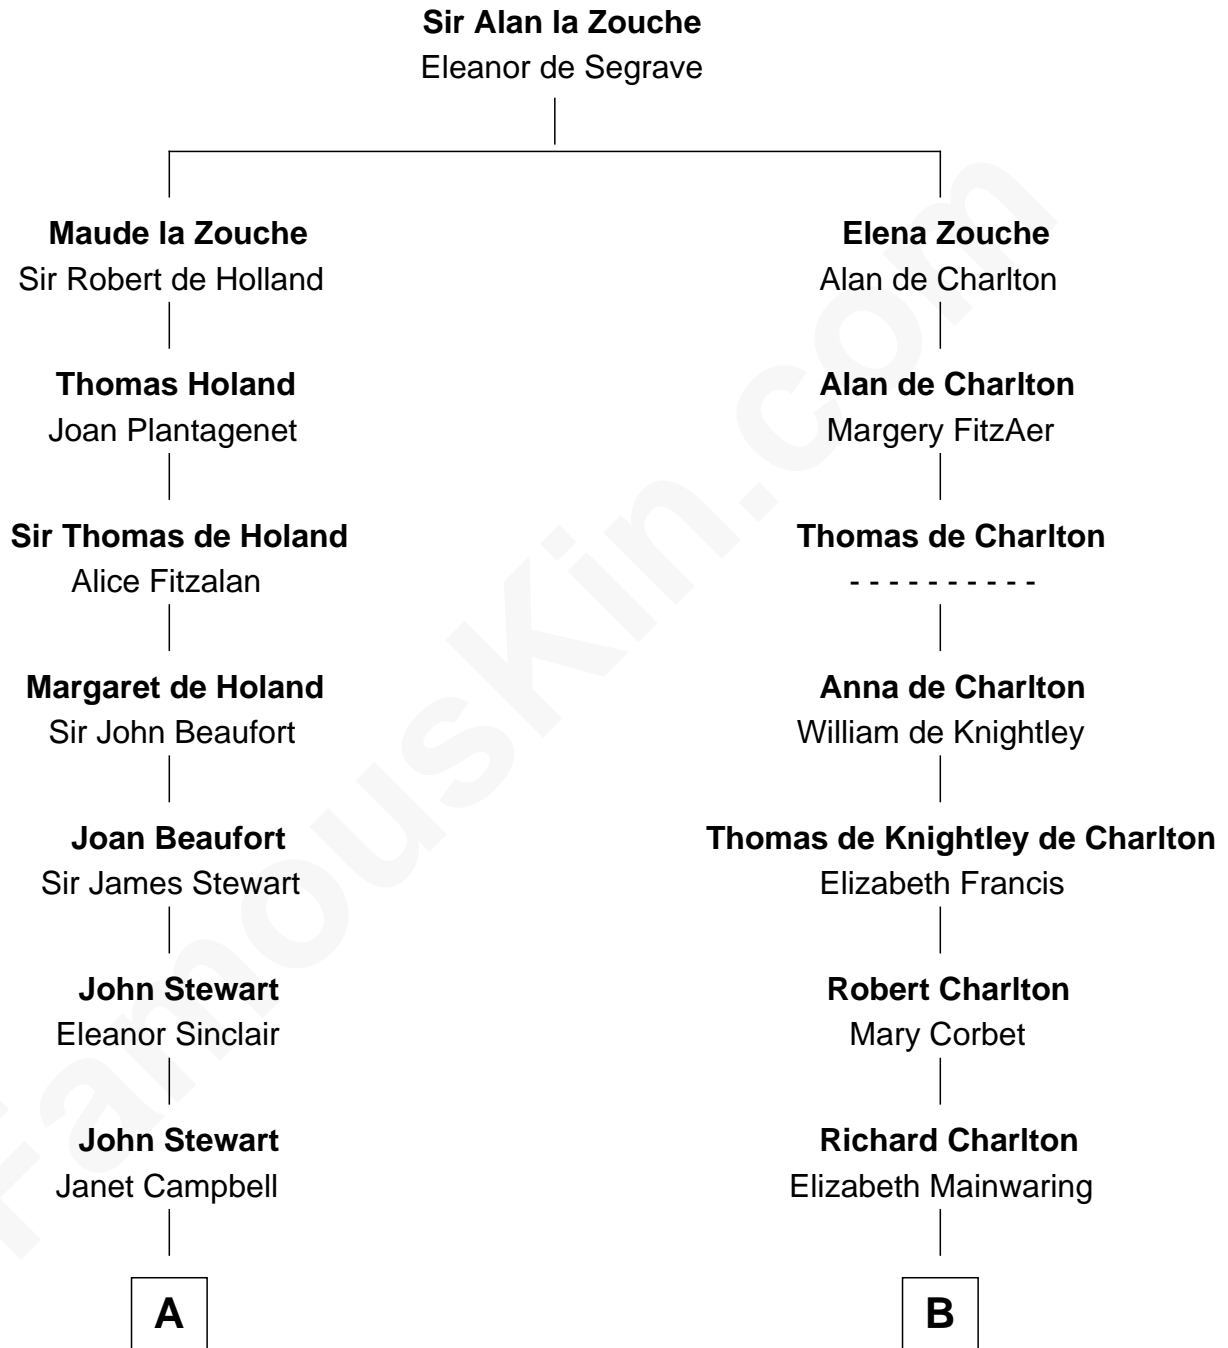

FamousKin.com

Relationship Chart of

Eleanor Roosevelt

First Lady of President Franklin D. Roosevelt

19th cousin 2 times removed of

Bette Davis
Movie Actress

C

Martha Bulloch
Theodore Roosevelt

Elliott Roosevelt
Anna Rebecca Hall

Eleanor Roosevelt
First Lady of Franklin Roosevelt

D

Benjamin W. Bailey
Latta Hopkins

Harriet Jane Bailey
Charles Otis Thompson

Harriet Eugenia Thompson
William Aaron Favor