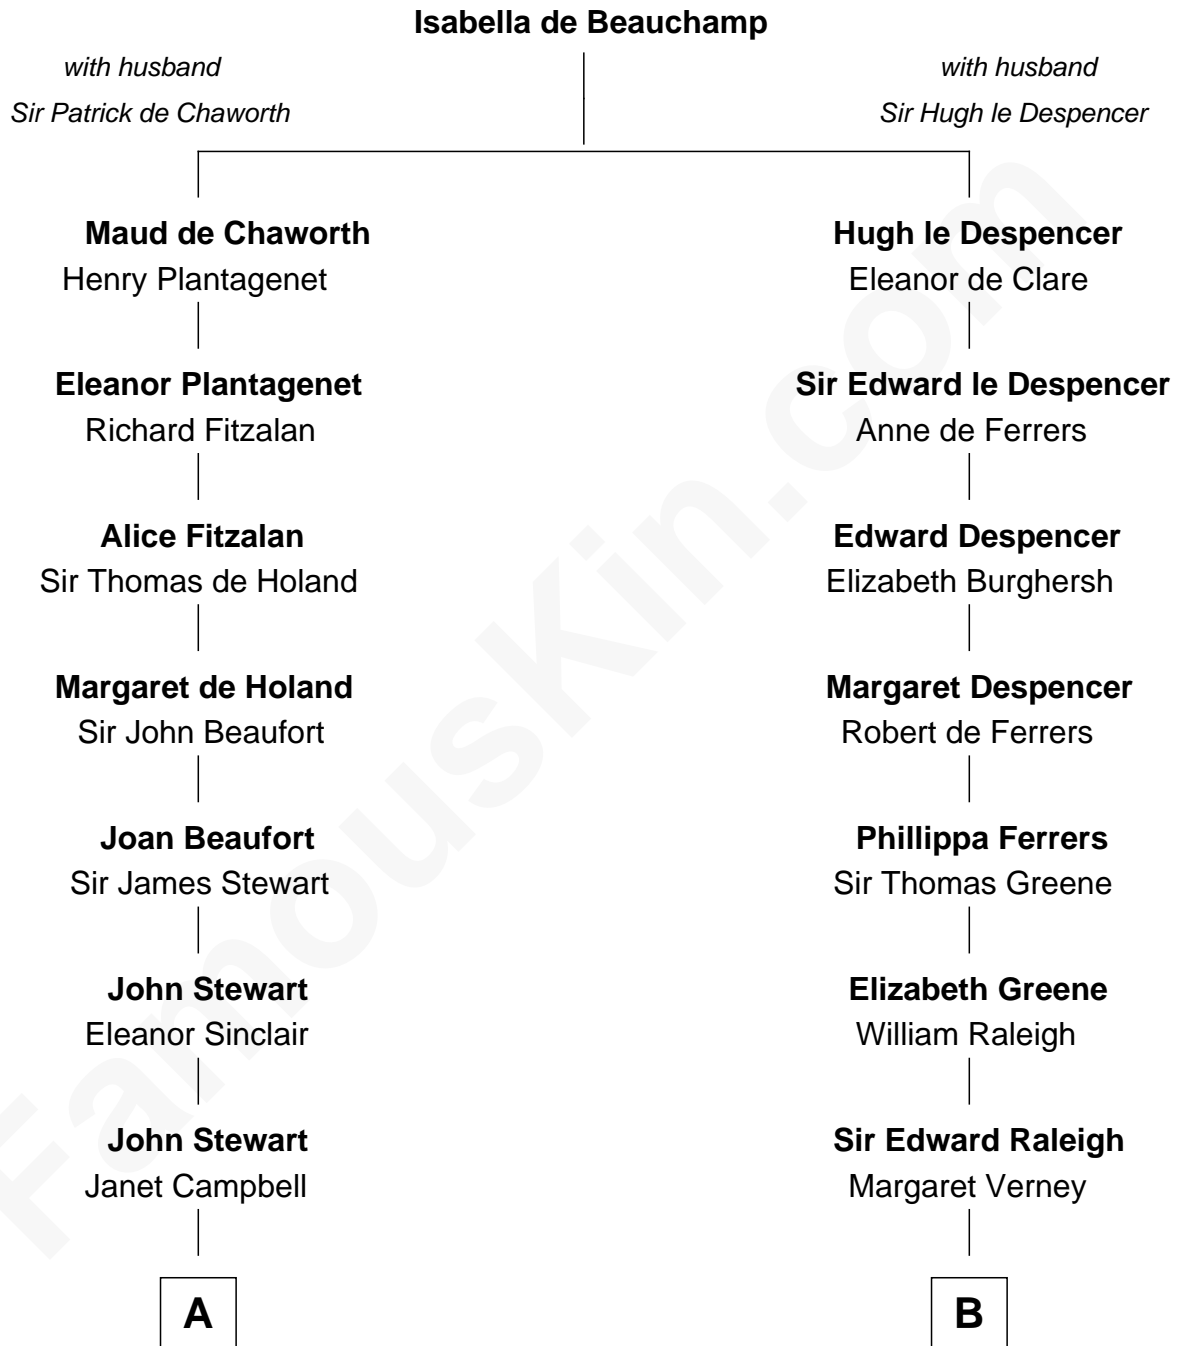

FamousKin.com

Relationship Chart of

Eleanor Roosevelt

First Lady of President Franklin D. Roosevelt

18th cousin 1 time removed of

Lucretia (Rudolph) Garfield

First Lady of President James Garfield

C

Martha Bulloch
Theodore Roosevelt

Elliott Roosevelt
Anna Rebecca Hall

Eleanor Roosevelt
First Lady of Franklin Roosevelt

D

Arabella Greene Mason
Zebulon Rudolph

Lucretia (Rudolph) Garfield
First Lady of James Garfield