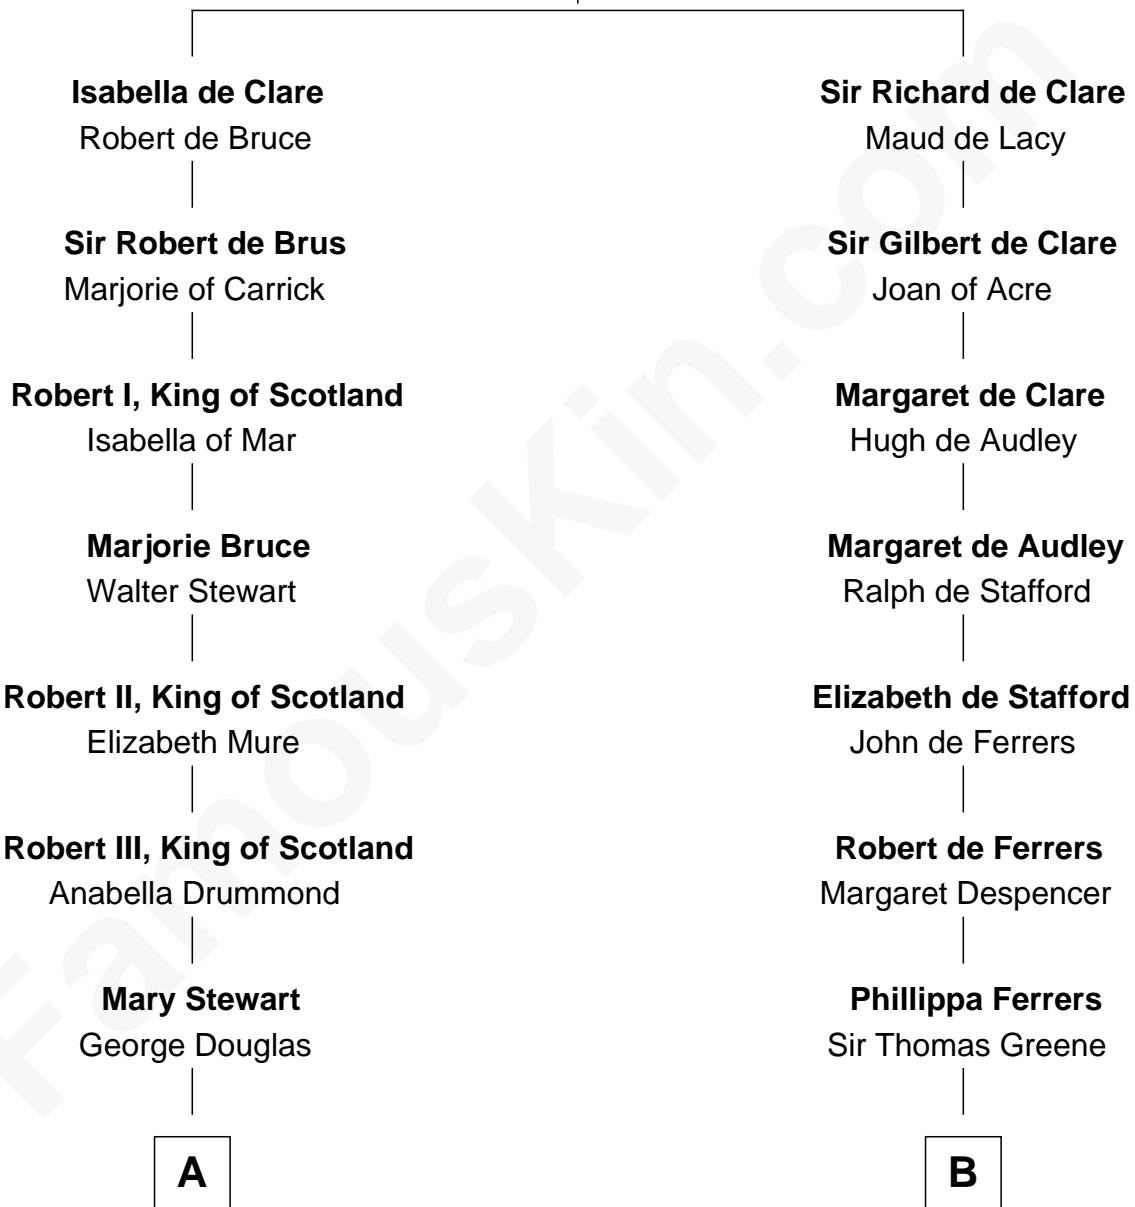

## Relationship Chart of

### Eleanor Roosevelt

*First Lady of President Franklin D. Roosevelt*

20th cousin 1 time removed of

### Lucretia (Rudolph) Garfield

*First Lady of President James Garfield*

**Gilbert de Clare**

Isabel Marshal

**C**

**Anne Irvine**  
James Bulloch

**James Stephens Bulloch**  
Martha Stewart

**Martha Bulloch**  
Theodore Roosevelt

**Elliott Roosevelt**  
Anna Rebecca Hall

**Eleanor Roosevelt**  
*First Lady of Franklin Roosevelt*

**D**

**Peleg Sanford Mason**  
Mary Stanton

**Elijah Mason**  
Lucretia Greene

**Arabella Greene Mason**  
Zebulon Rudolph