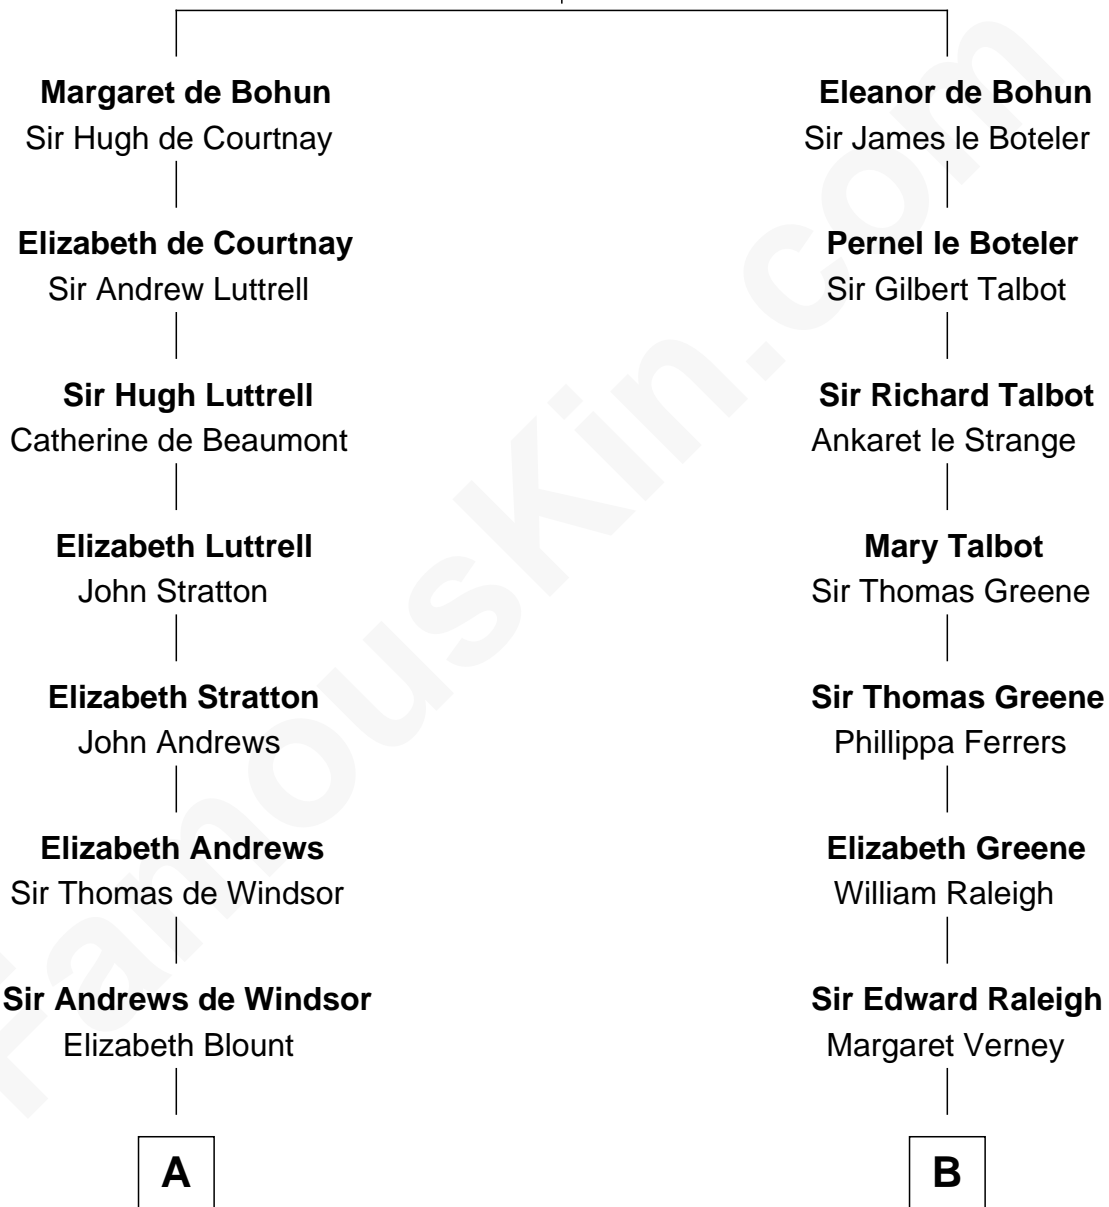

FamousKin.com

Relationship Chart of

Eleanor Roosevelt

First Lady of President Franklin D. Roosevelt

18th cousin of

Lucretia (Rudolph) Garfield

First Lady of President James Garfield

Humphrey de Bohun
Elizabeth Plantagenet

C

Anna Rebecca Hall

Elliott Roosevelt

Eleanor Roosevelt

First Lady of Franklin Roosevelt

D

Arabella Greene Mason

Zebulon Rudolph