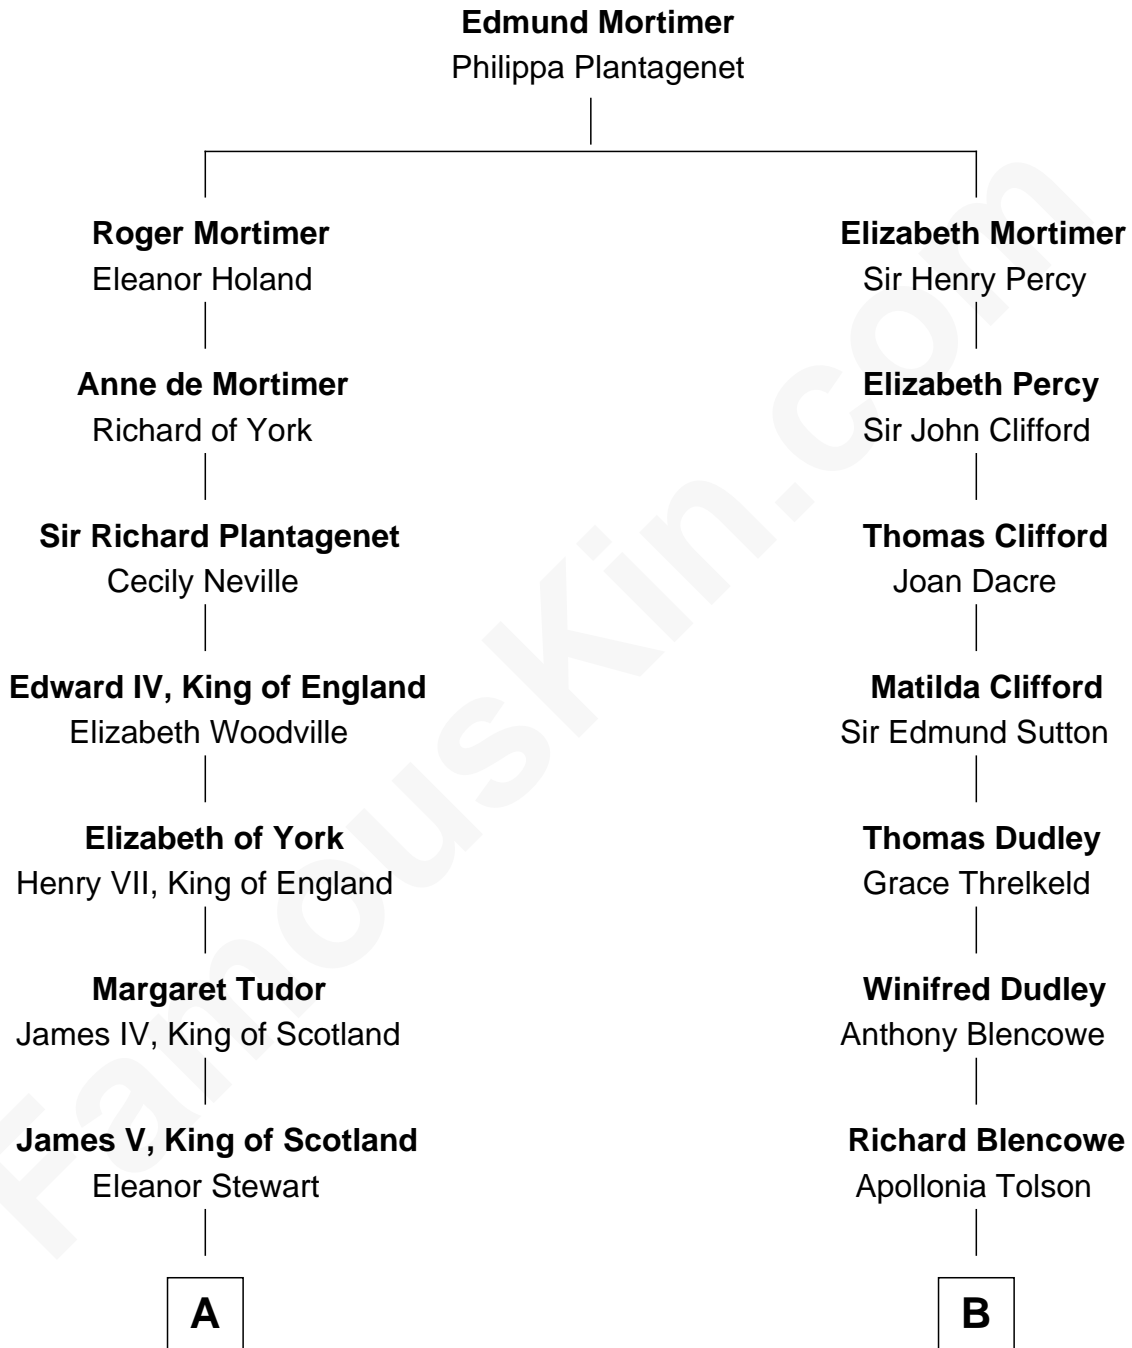

FamousKin.com

Relationship Chart of Eleanor Roosevelt

First Lady of President Franklin D. Roosevelt

19th cousin 2 times removed of

Paris Hilton

Socialite and TV Personality

C

Mary Livingston Ludlow

Valentine Gill Hall

Anna Rebecca Hall

Elliott Roosevelt

Eleanor Roosevelt

First Lady of Franklin Roosevelt

D

William Thomas Barron

Mary Mulligan