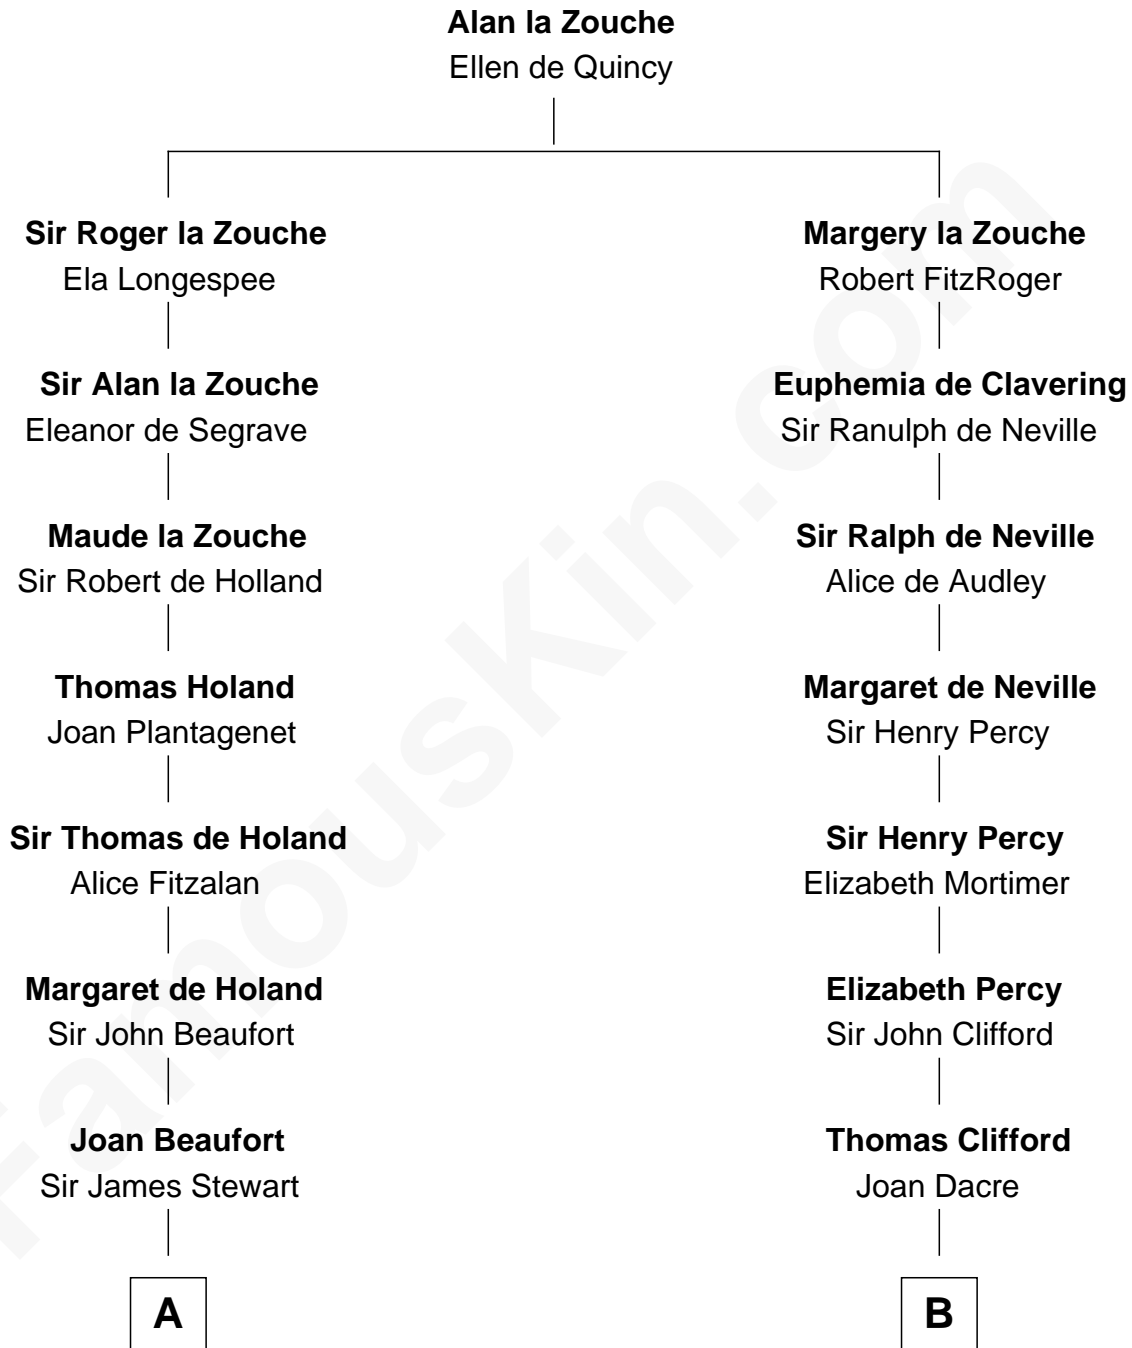

FamousKin.com

Relationship Chart of

Eleanor Roosevelt

First Lady of President Franklin D. Roosevelt

17th cousin 4 times removed of

George Mason

Father of the U.S. Bill of Rights

C

Anne Irvine
James Bulloch

James Stephens Bulloch
Martha Stewart

Martha Bulloch
Theodore Roosevelt

Elliott Roosevelt
Anna Rebecca Hall

Eleanor Roosevelt
First Lady of Franklin Roosevelt

FamousKin.com