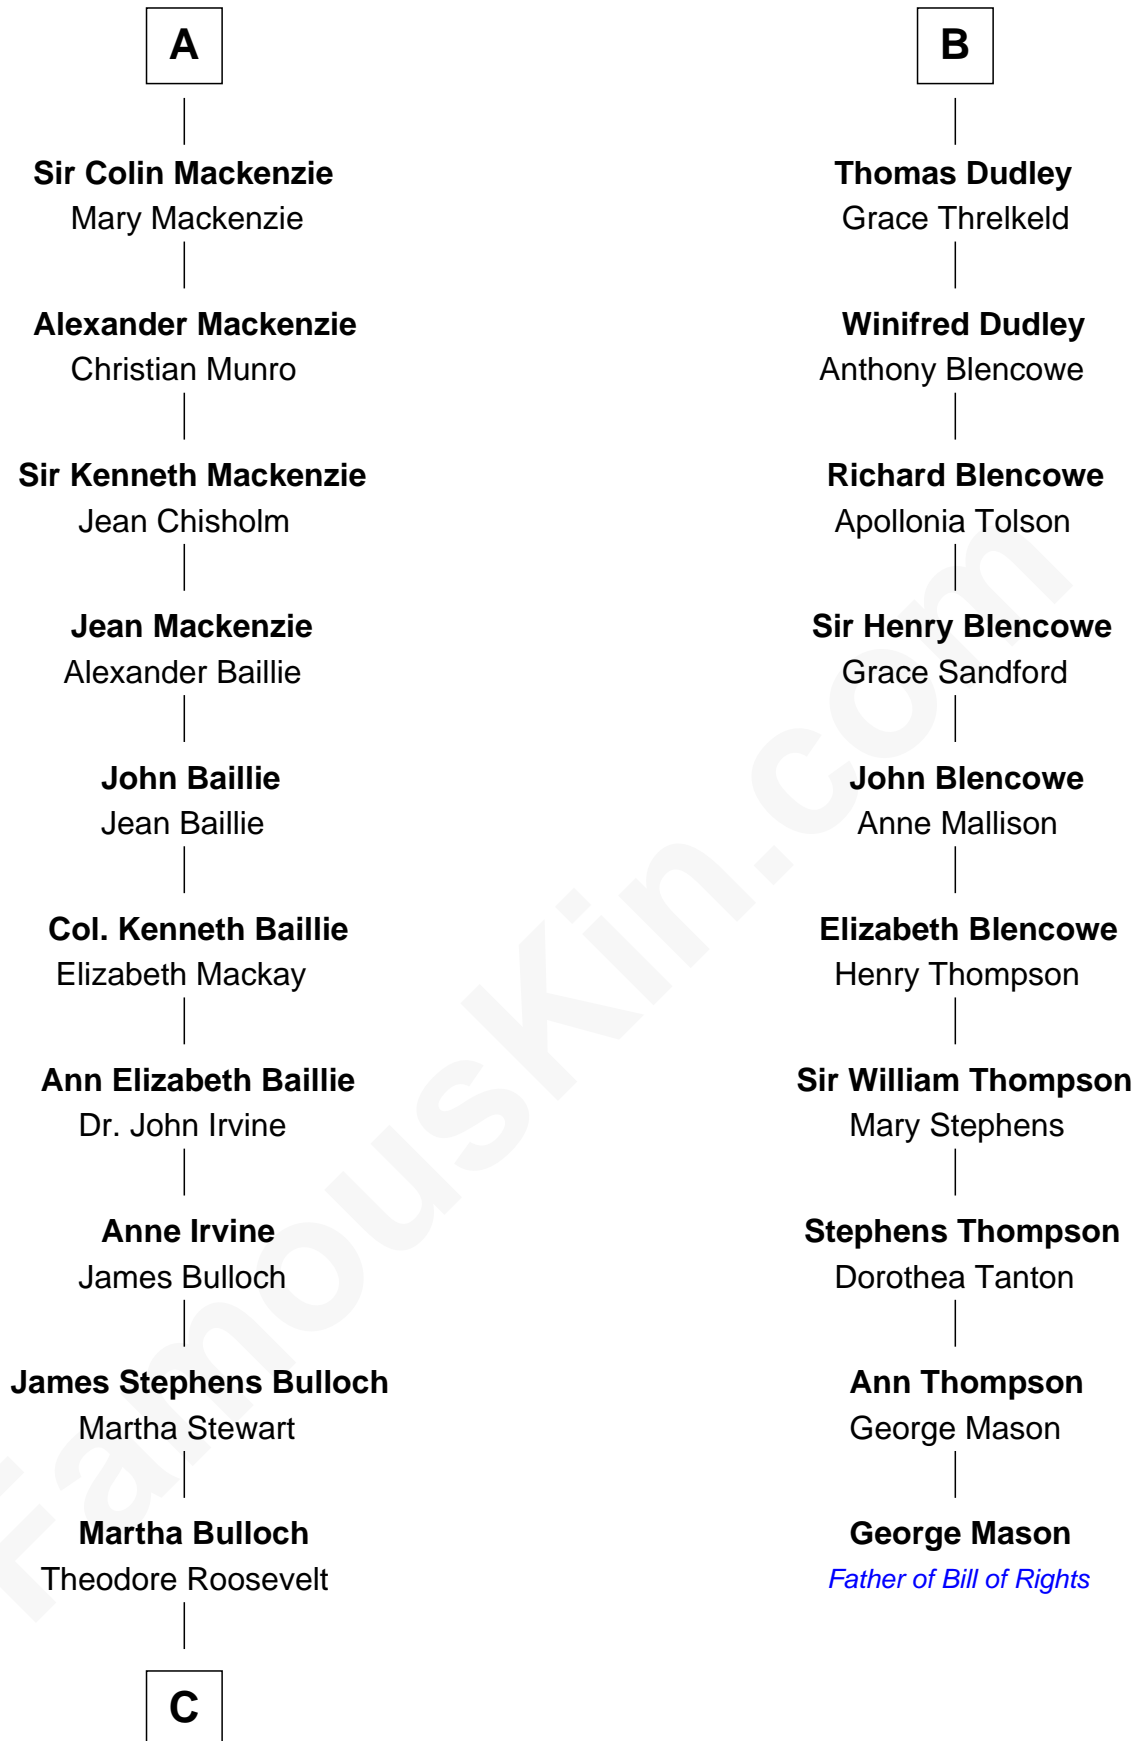

FamousKin.com

Relationship Chart of

Eleanor Roosevelt

First Lady of President Franklin D. Roosevelt

16th cousin 2 times removed of

George Mason

Father of the U.S. Bill of Rights

C

—
Elliott Roosevelt
Anna Rebecca Hall

—
Eleanor Roosevelt
First Lady of Franklin Roosevelt

FamousKin.com