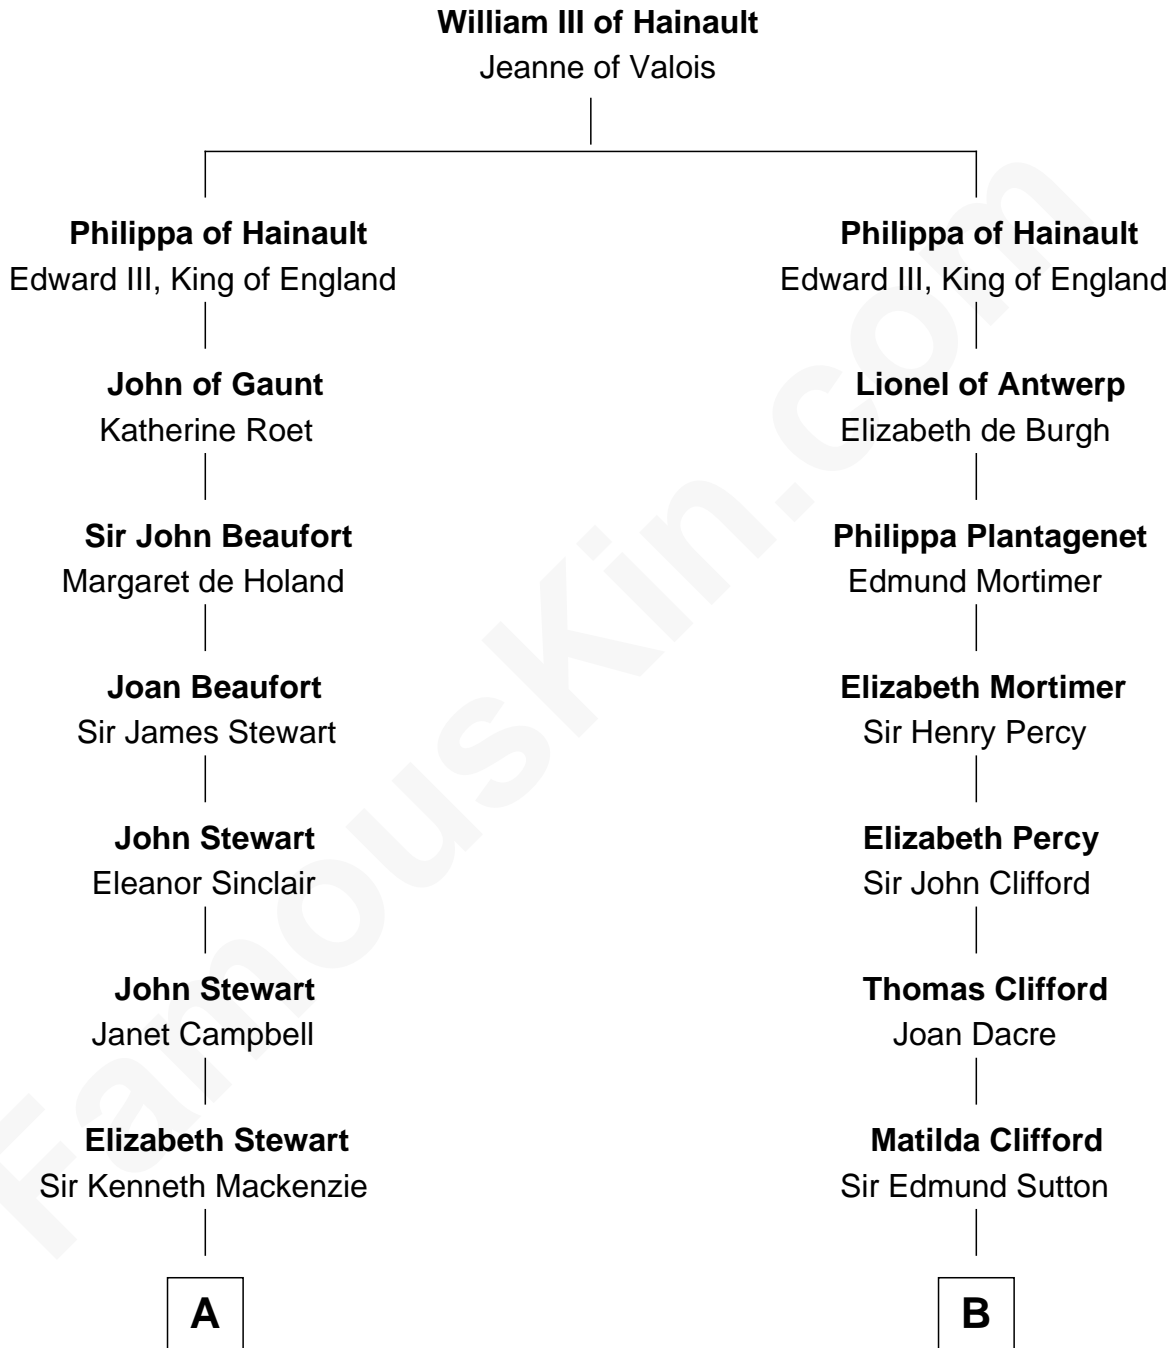

FamousKin.com

Relationship Chart of

Eleanor Roosevelt

First Lady of President Franklin D. Roosevelt

16th cousin 2 times removed of

George Mason

Father of the U.S. Bill of Rights

C

—
Elliott Roosevelt
Anna Rebecca Hall

—
Eleanor Roosevelt
First Lady of Franklin Roosevelt

FamousKin.com