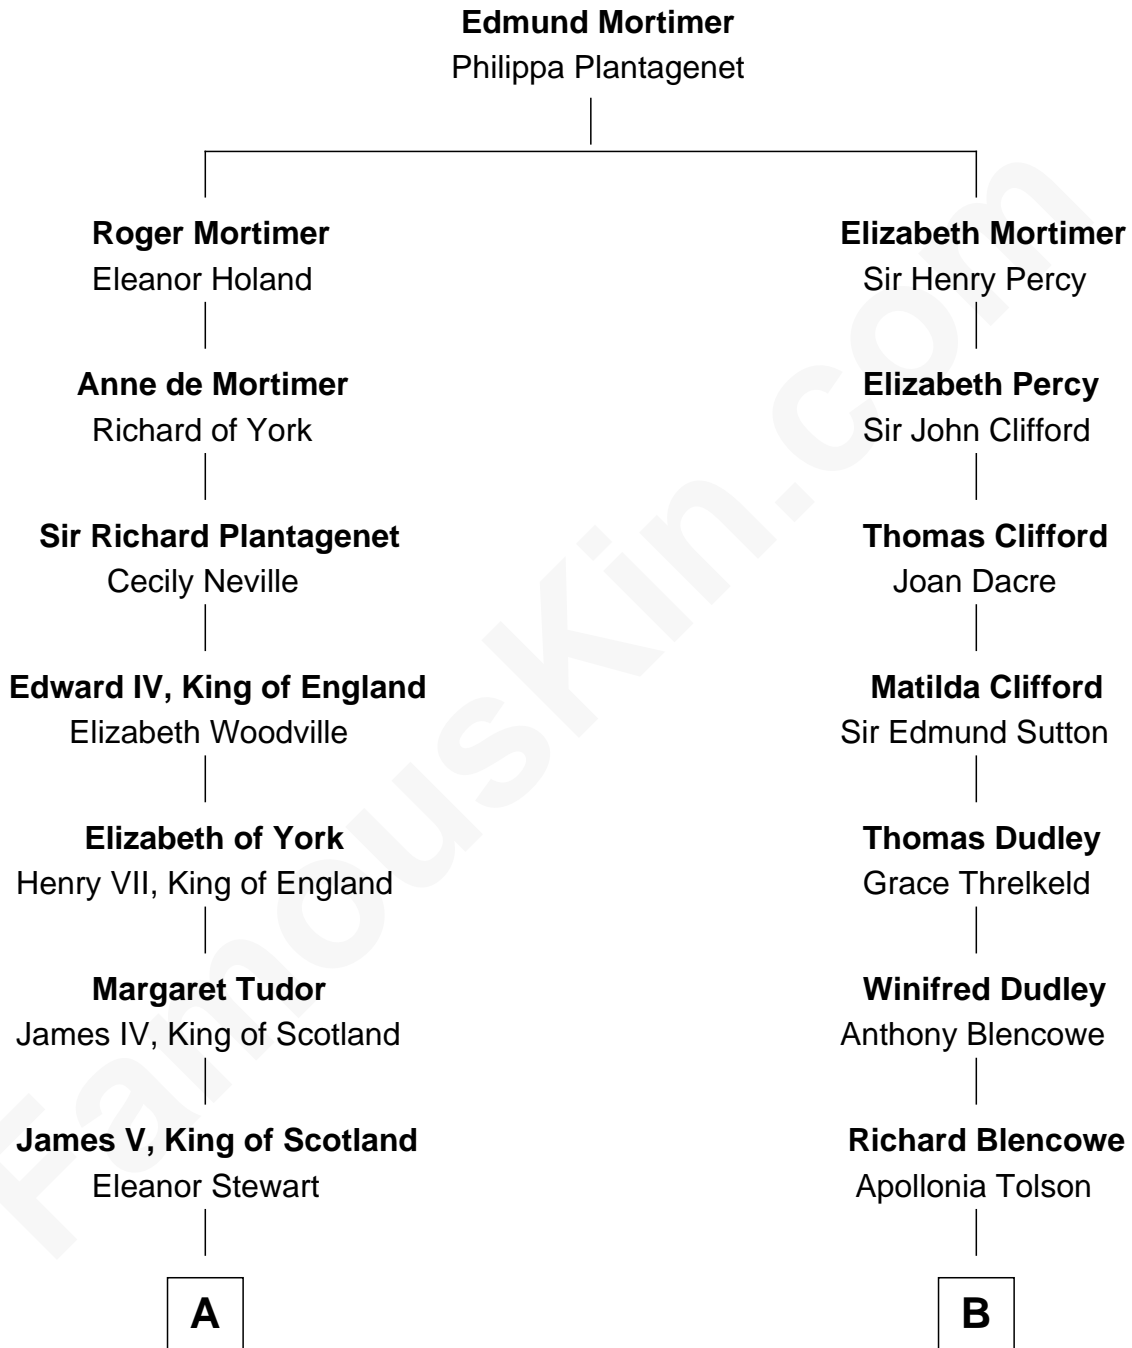

FamousKin.com

Relationship Chart of

Eleanor Roosevelt

First Lady of President Franklin D. Roosevelt

13th cousin 6 times removed of

George Mason

Father of the U.S. Bill of Rights

C

—
Mary Livingston Ludlow

Valentine Gill Hall

—
Anna Rebecca Hall

Elliott Roosevelt

—
Eleanor Roosevelt

First Lady of Franklin Roosevelt

FamousKin.com