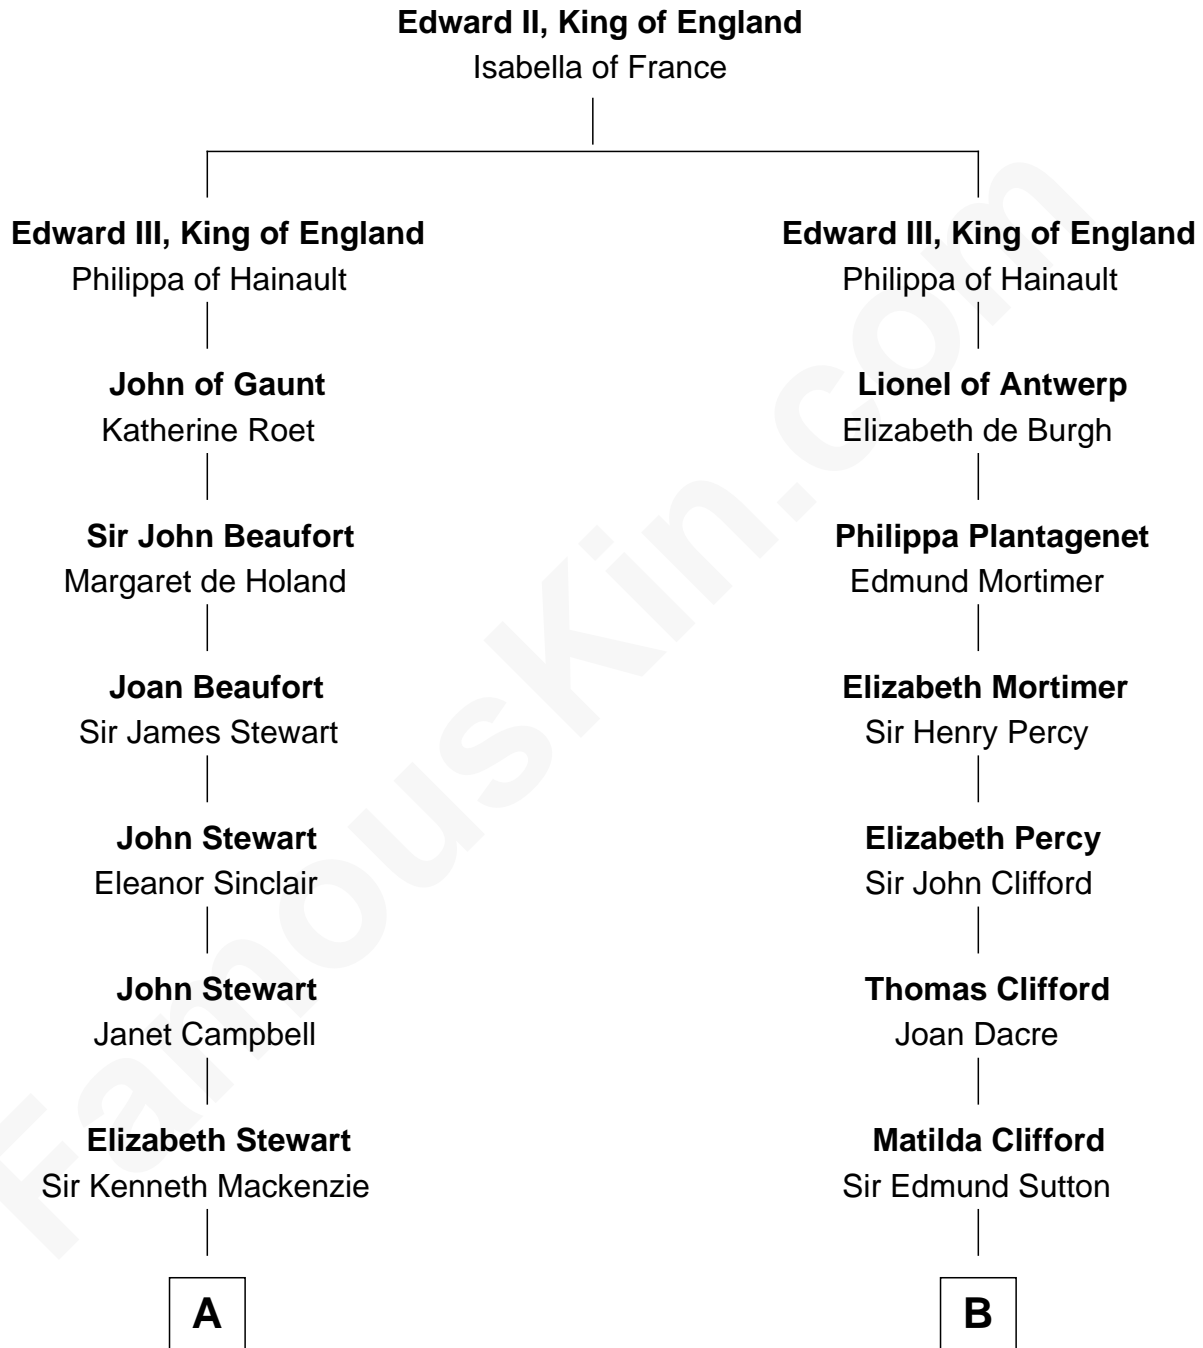

FamousKin.com

Relationship Chart of

Eleanor Roosevelt

First Lady of President Franklin D. Roosevelt

16th cousin 2 times removed of

George Mason

Father of the U.S. Bill of Rights

C

—
Elliott Roosevelt
Anna Rebecca Hall

—
Eleanor Roosevelt
First Lady of Franklin Roosevelt

FamousKin.com