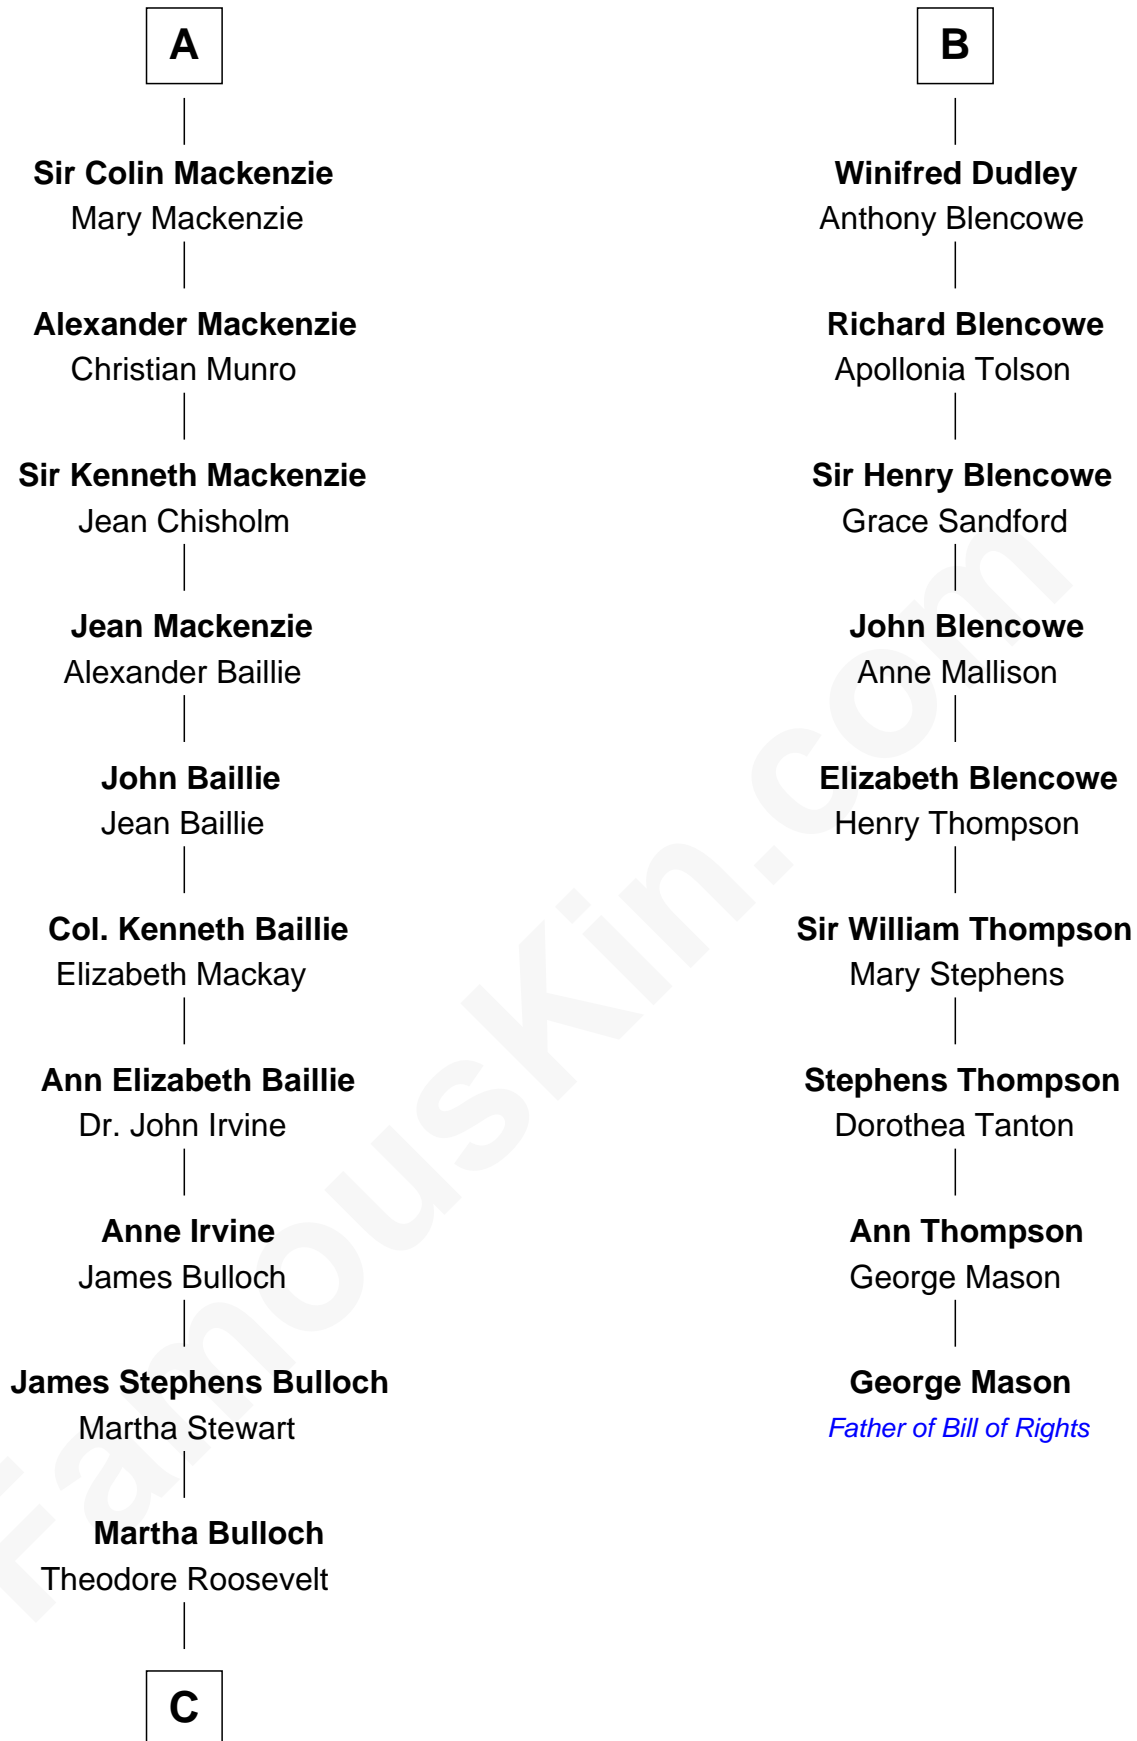

FamousKin.com

Relationship Chart of

Eleanor Roosevelt

First Lady of President Franklin D. Roosevelt

15th cousin 3 times removed of

George Mason

Father of the U.S. Bill of Rights

Henry Plantagenet
Maud de Chaworth

C

—
Elliott Roosevelt
Anna Rebecca Hall

—
Eleanor Roosevelt
First Lady of Franklin Roosevelt

FamousKin.com