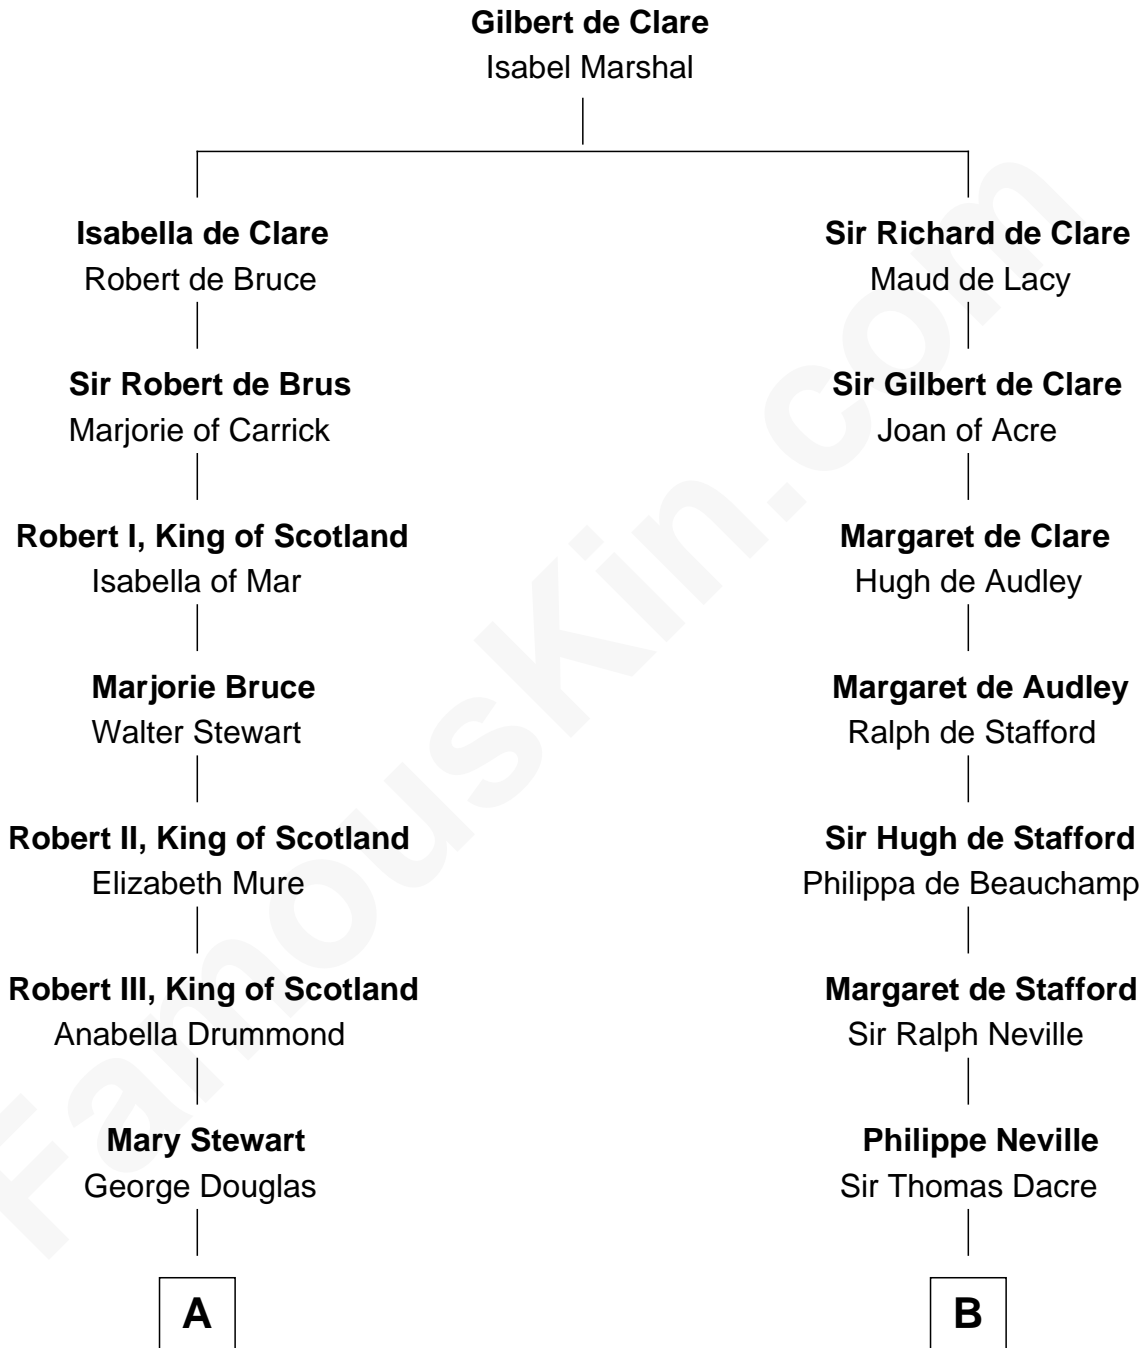

FamousKin.com

Relationship Chart of

Eleanor Roosevelt

First Lady of President Franklin D. Roosevelt

18th cousin 3 times removed of

George Mason

Father of the U.S. Bill of Rights

C

Anne Irvine
James Bulloch

James Stephens Bulloch
Martha Stewart

Martha Bulloch
Theodore Roosevelt

Elliott Roosevelt
Anna Rebecca Hall

Eleanor Roosevelt
First Lady of Franklin Roosevelt

D

Ann Thompson
George Mason

George Mason
Father of Bill of Rights

FamousKin.com