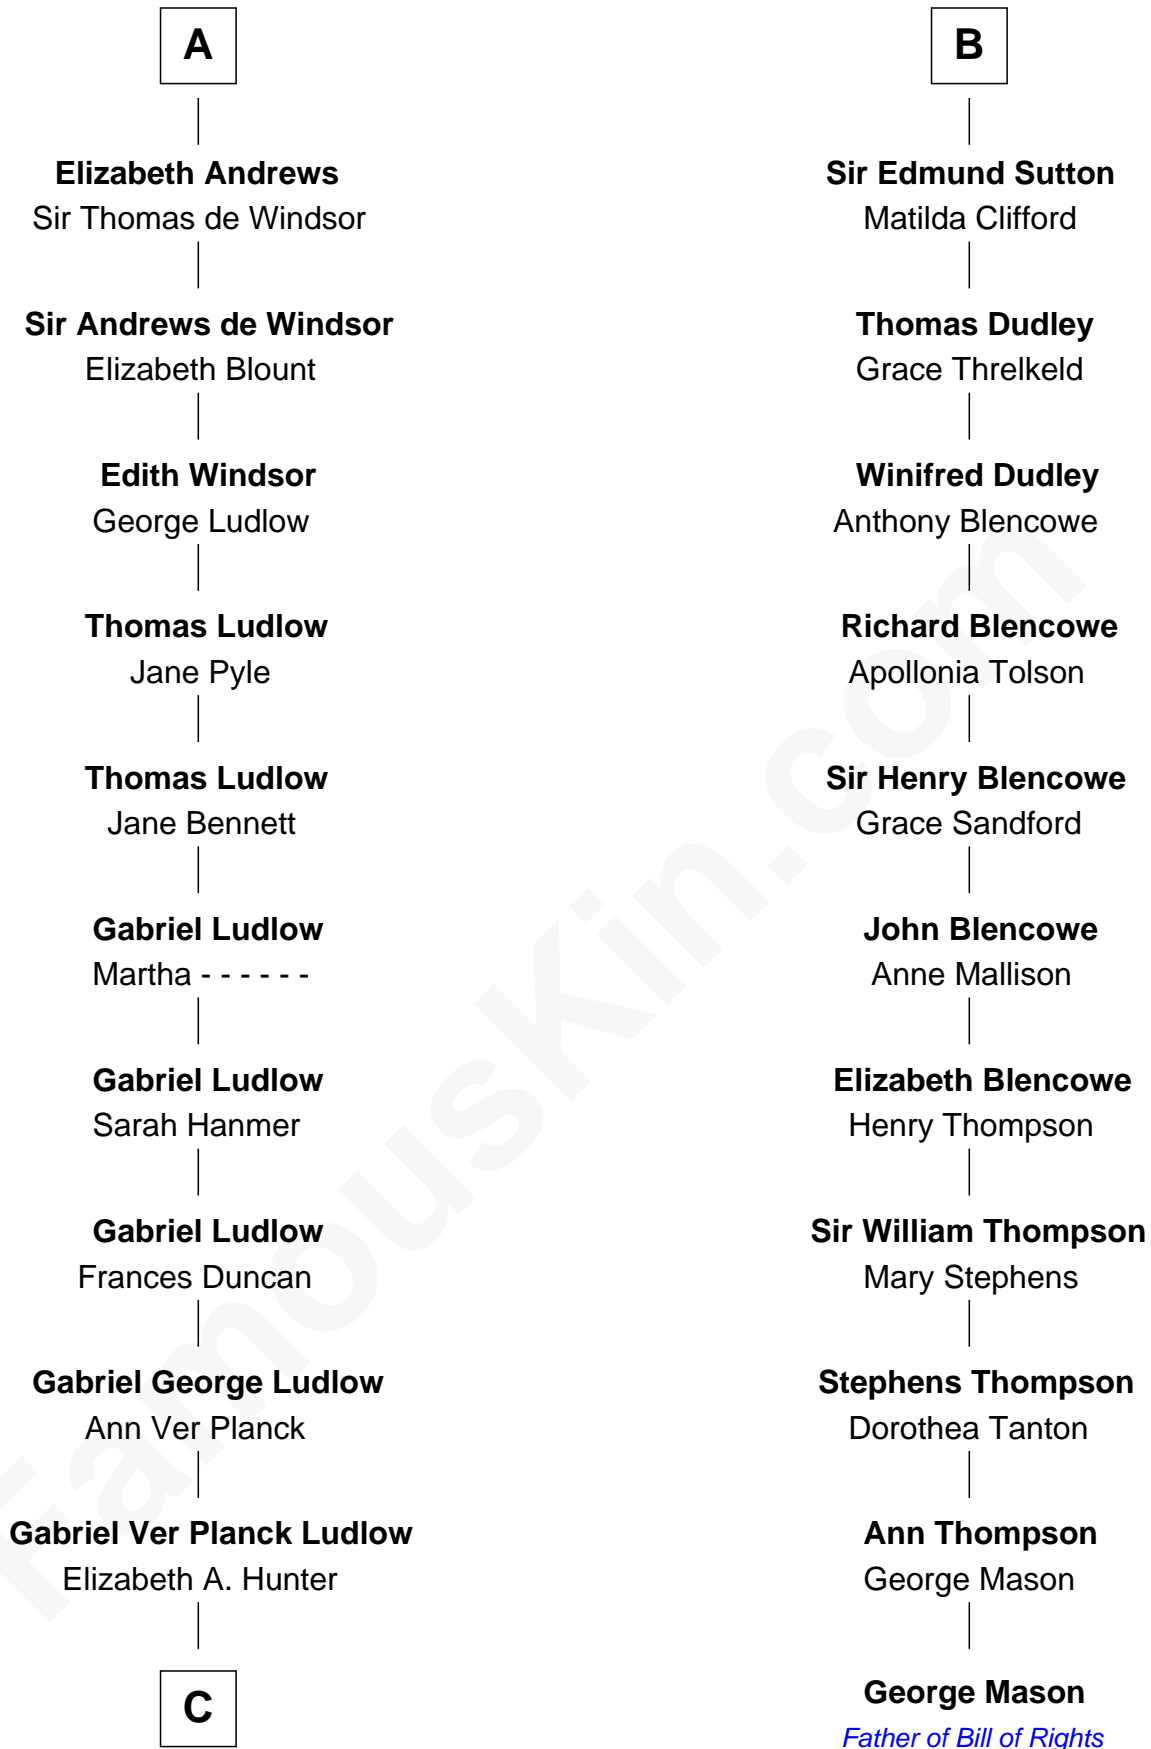

FamousKin.com

Relationship Chart of

Eleanor Roosevelt

First Lady of President Franklin D. Roosevelt

17th cousin 3 times removed of

George Mason

Father of the U.S. Bill of Rights

Sir Hugh le Despencer

Aveline Basset

Eleanor le Despencer

Sir Hugh de Courtenay

Sir Hugh de Courtenay

Agnes de St. John

Sir Hugh de Courtnay

Margaret de Bohun

Elizabeth de Courtnay

Alice le Despenser

Sir John Sutton

Sir John Sutton

Constance Blount

Sir John Sutton

Elizabeth Berkeley

B

C

—
Dr. Edward Hunter Ludlow

Elizabeth Livingston

—
Mary Livingston Ludlow

Valentine Gill Hall

—
Anna Rebecca Hall

Elliott Roosevelt

—
Eleanor Roosevelt

First Lady of Franklin Roosevelt