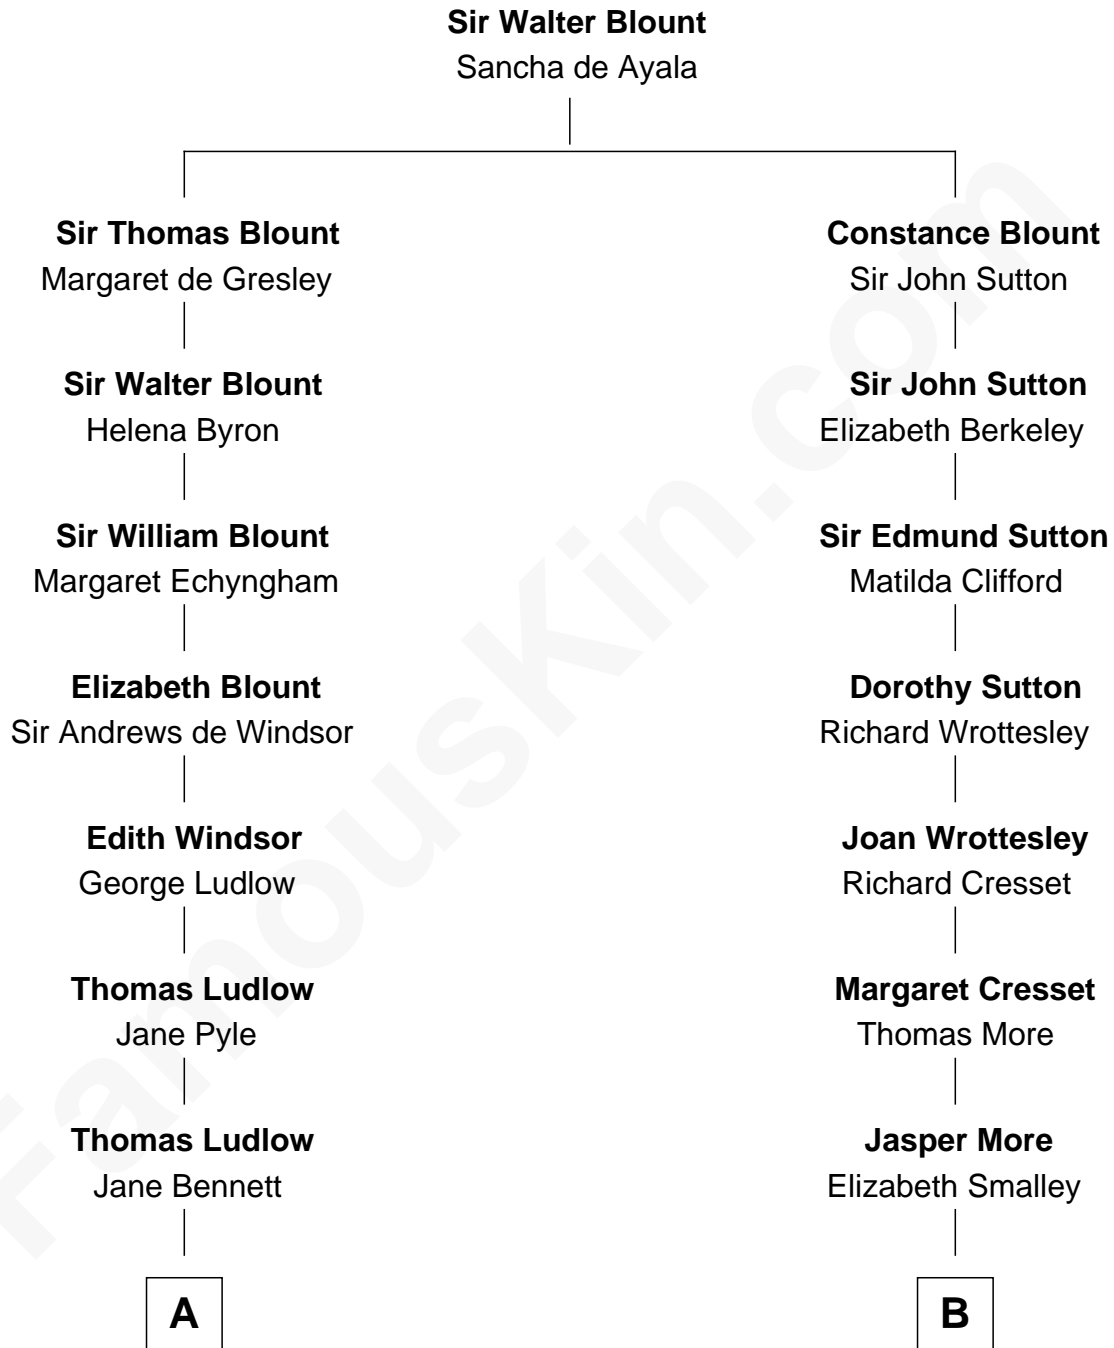

## Relationship Chart of

### Eleanor Roosevelt

*First Lady of President Franklin D. Roosevelt*

8th cousin 7 times removed of

**Richard More**

*(c1614 - c1696) Mayflower passenger 1620*

**MAYFLOWER**

**A**

**Gabriel Ludlow**

Martha - - - - -

**Gabriel Ludlow**

Sarah Hanmer

**Gabriel Ludlow**

Frances Duncan

**Gabriel George Ludlow**

Ann Ver Planck

**Gabriel Ver Planck Ludlow**

Elizabeth A. Hunter

**Dr. Edward Hunter Ludlow**

Elizabeth Livingston

**Mary Livingston Ludlow**

Valentine Gill Hall

**Anna Rebecca Hall**

Elliott Roosevelt

**Eleanor Roosevelt**