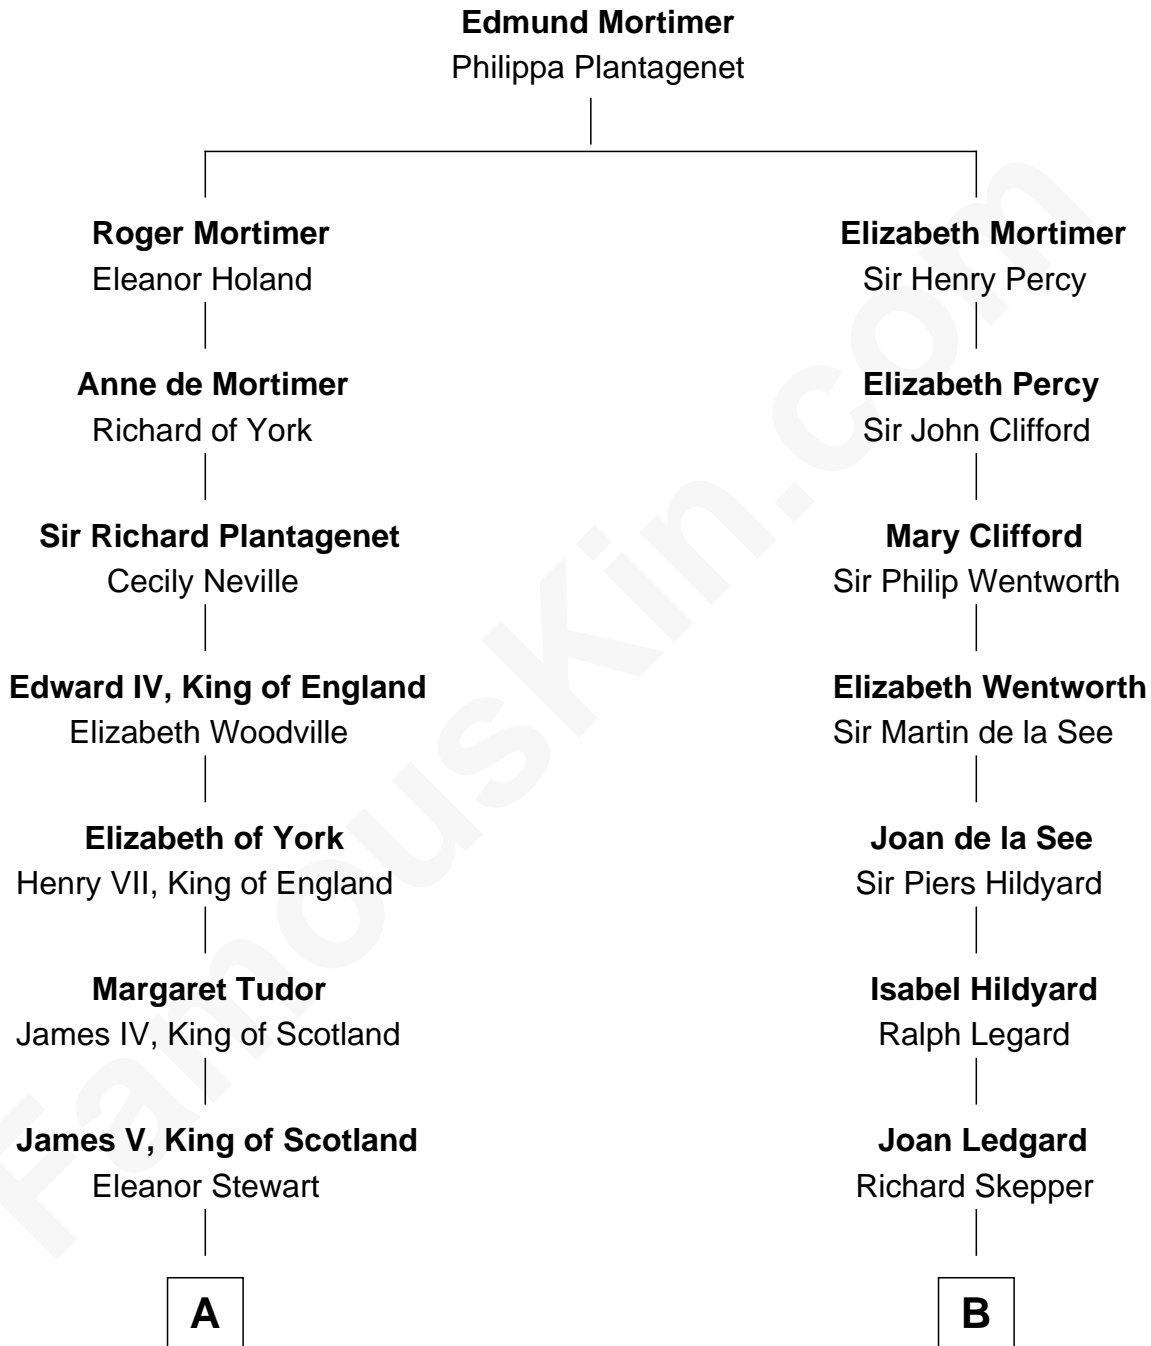

FamousKin.com

Relationship Chart of Eleanor Roosevelt

First Lady of President Franklin D. Roosevelt

18th cousin 1 time removed of

Calvin Coolidge
30th U.S. President

C

Mary Livingston Ludlow

Valentine Gill Hall

Anna Rebecca Hall

Elliott Roosevelt

Eleanor Roosevelt

First Lady of Franklin Roosevelt

D

Col. John Calvin Coolidge

Victoria Josephine Moor

Calvin Coolidge

30th U.S. President

FamousKin.com