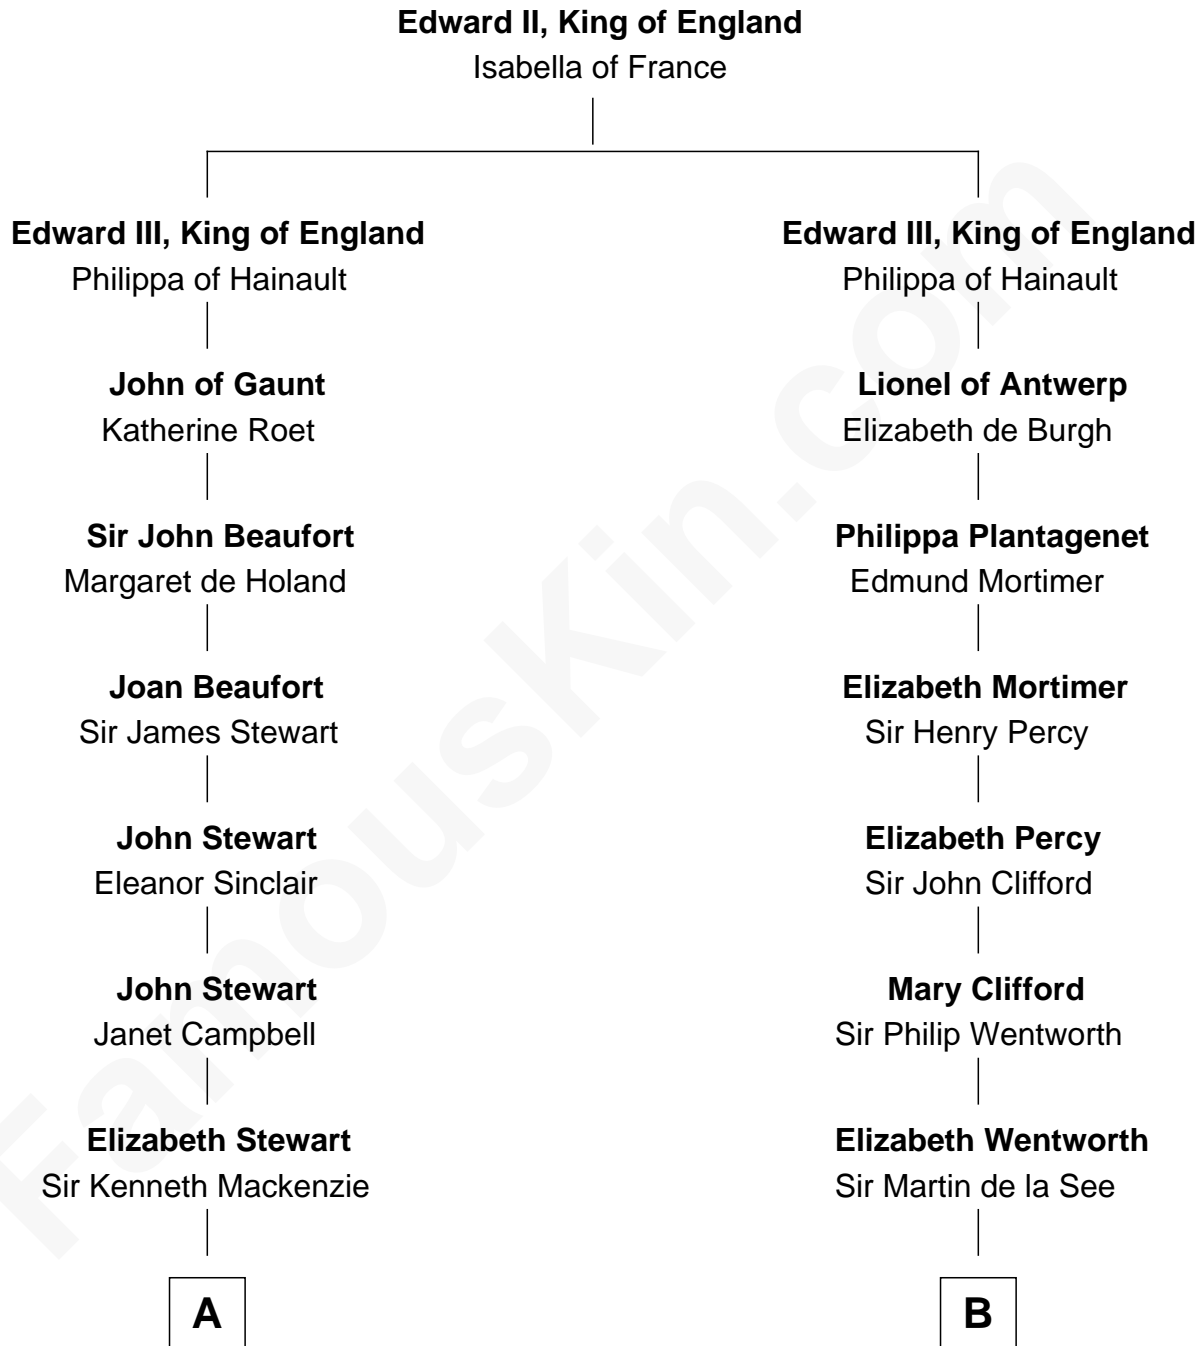

FamousKin.com

Relationship Chart of

Eleanor Roosevelt

First Lady of President Franklin D. Roosevelt

18th cousin 3 times removed of

Calvin Coolidge

30th U.S. President

C

Elliott Roosevelt
Anna Rebecca Hall

Eleanor Roosevelt
First Lady of Franklin Roosevelt

D

Israel Putnam Brown
Sally Briggs

Sally Briggs Brown
Israel Chase Brewer

Sarah Almeda Brewer
Calvin Galusha Coolidge

Col. John Calvin Coolidge
Victoria Josephine Moor