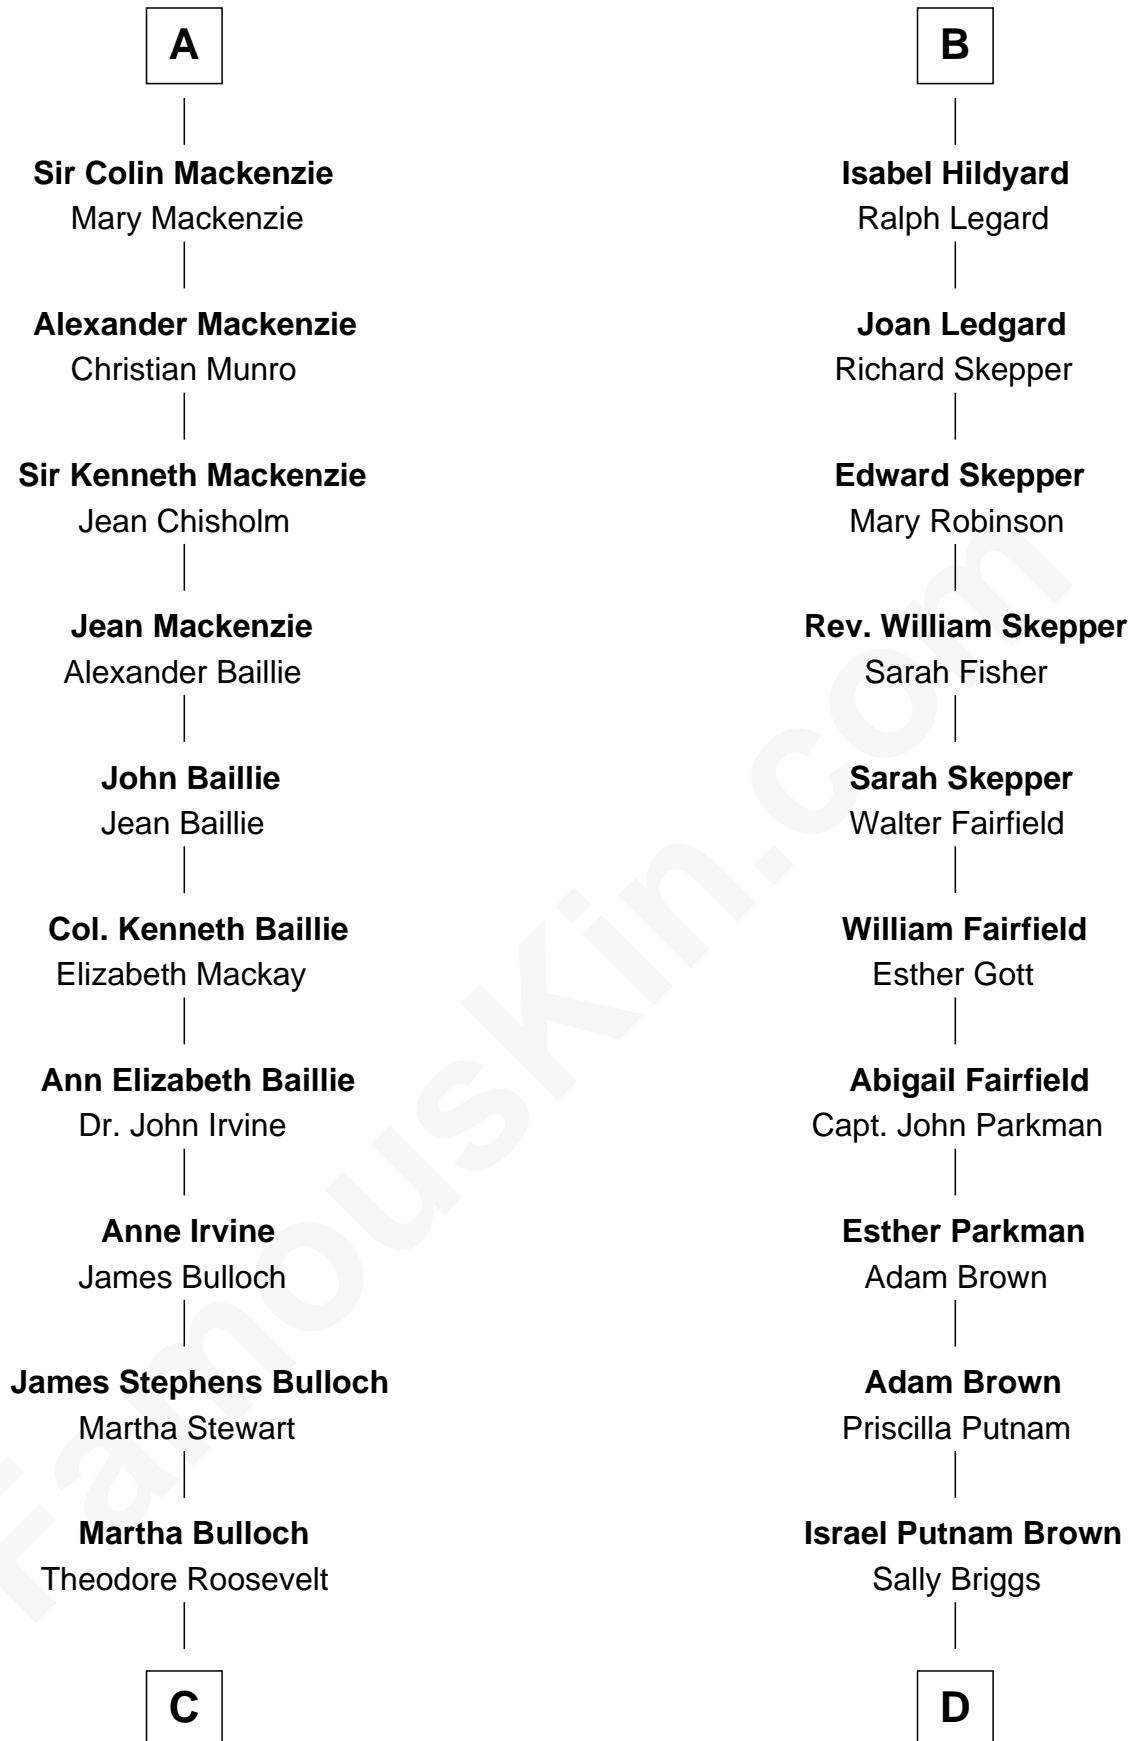

## Relationship Chart of

### Eleanor Roosevelt

*First Lady of President Franklin D. Roosevelt*

18th cousin 2 times removed of

**Calvin Coolidge**  
*30th U.S. President*

**Henry Plantagenet**  
Maud de Chaworth

**C**

**Elliott Roosevelt**  
Anna Rebecca Hall

**Eleanor Roosevelt**  
*First Lady of Franklin Roosevelt*

**D**

**Sally Briggs Brown**  
Israel Chase Brewer

**Sarah Almeda Brewer**  
Calvin Galusha Coolidge

**Col. John Calvin Coolidge**  
Victoria Josephine Moor