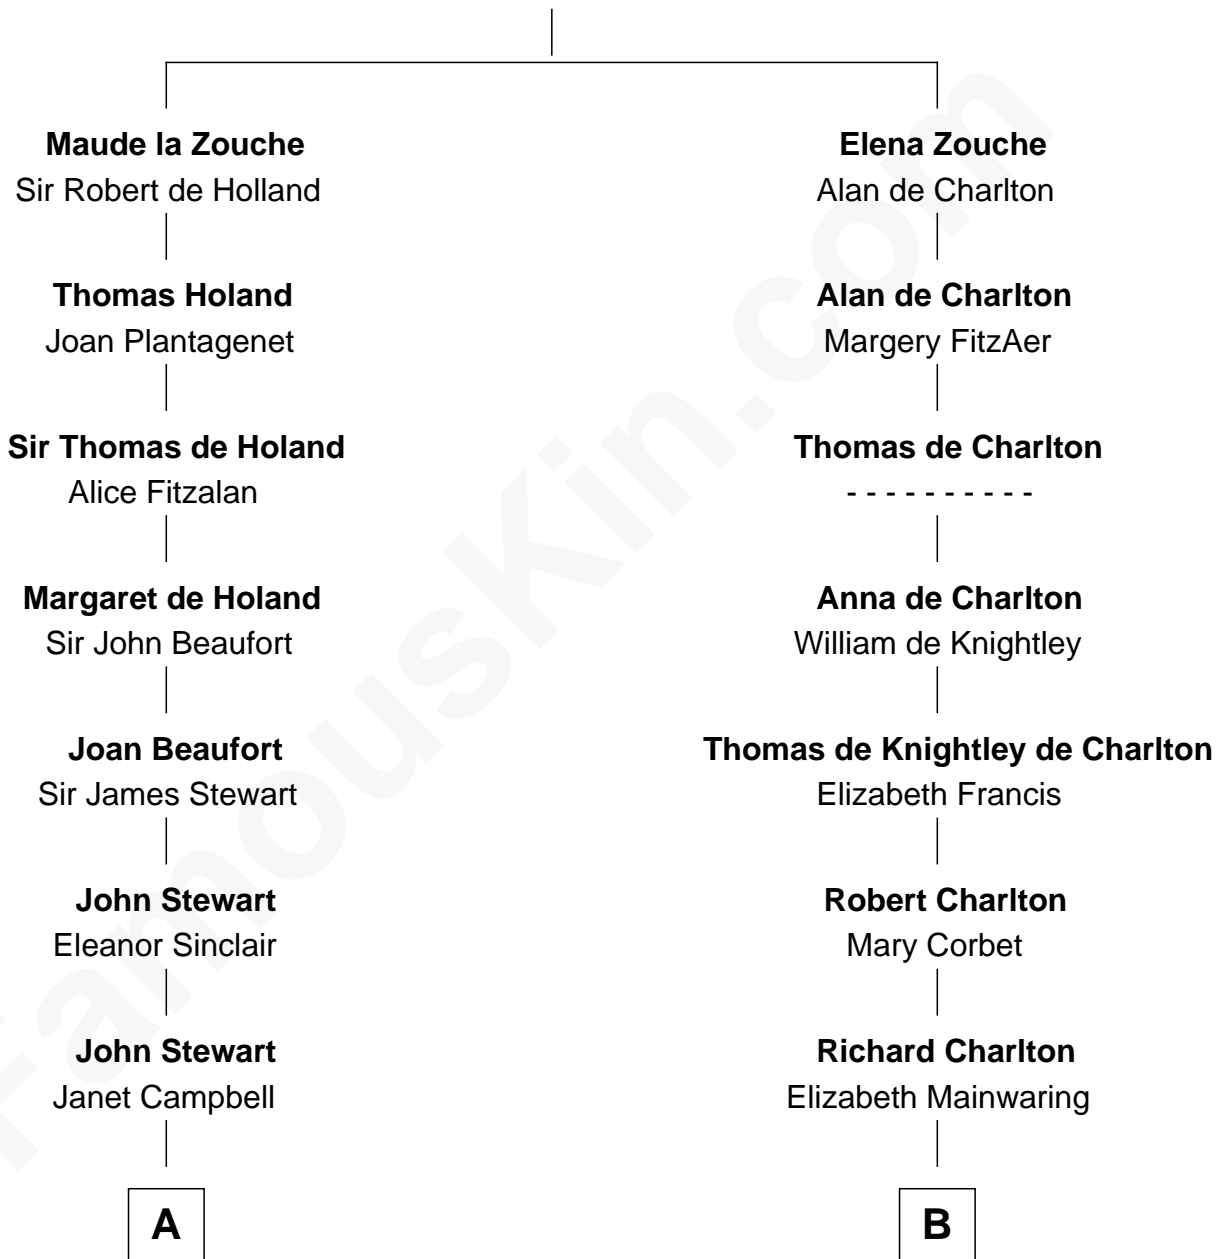

FamousKin.com

Relationship Chart of

Eleanor Roosevelt

First Lady of President Franklin D. Roosevelt

19th cousin 1 time removed of

Calvin Coolidge
30th U.S. President

Sir Alan la Zouche
Eleanor de Segrave

C

Martha Bulloch
Theodore Roosevelt

Elliott Roosevelt
Anna Rebecca Hall

Eleanor Roosevelt
First Lady of Franklin Roosevelt

D

Mary Davis
John Dunlap Moor

Hiram Dunlap Moor
Abigail Pinney Franklin

Victoria Josephine Moor
Col. John Calvin Coolidge