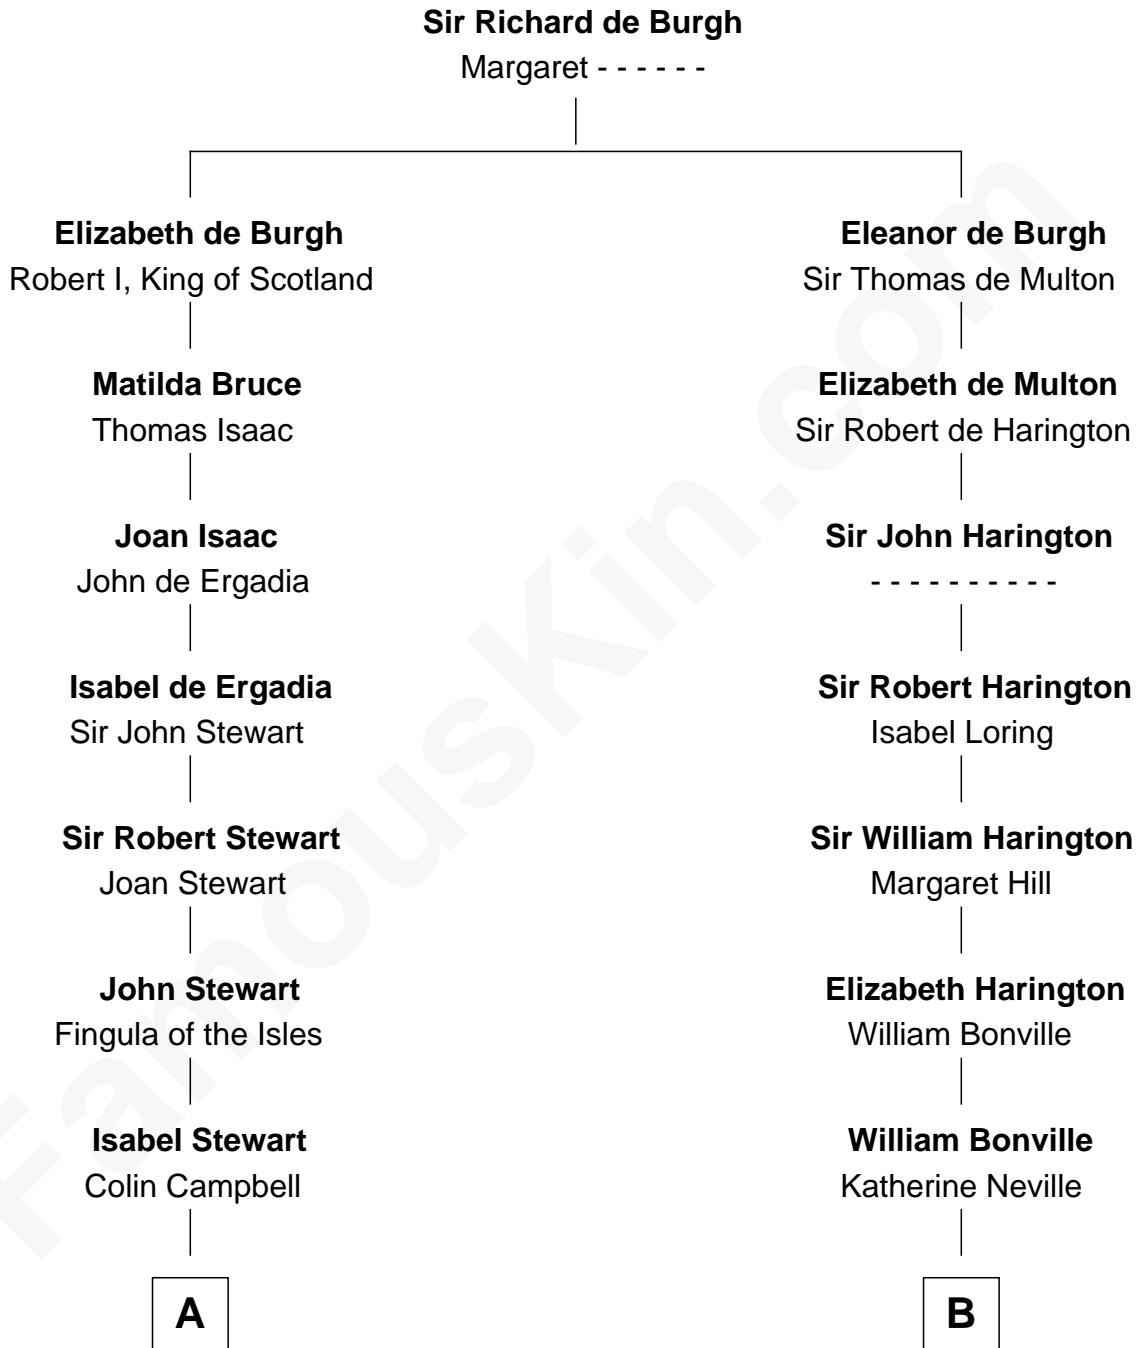

FamousKin.com

Relationship Chart of

Eleanor Roosevelt

First Lady of President Franklin D. Roosevelt

16th cousin 5 times removed of

Bathsheba (Ruggles) Spooner

First woman executed for murder in U.S. by non-British government

C

Anne Irvine
James Bulloch

James Stephens Bulloch
Martha Stewart

Martha Bulloch
Theodore Roosevelt

Elliott Roosevelt
Anna Rebecca Hall

Eleanor Roosevelt
First Lady of Franklin Roosevelt

FamousKin.com