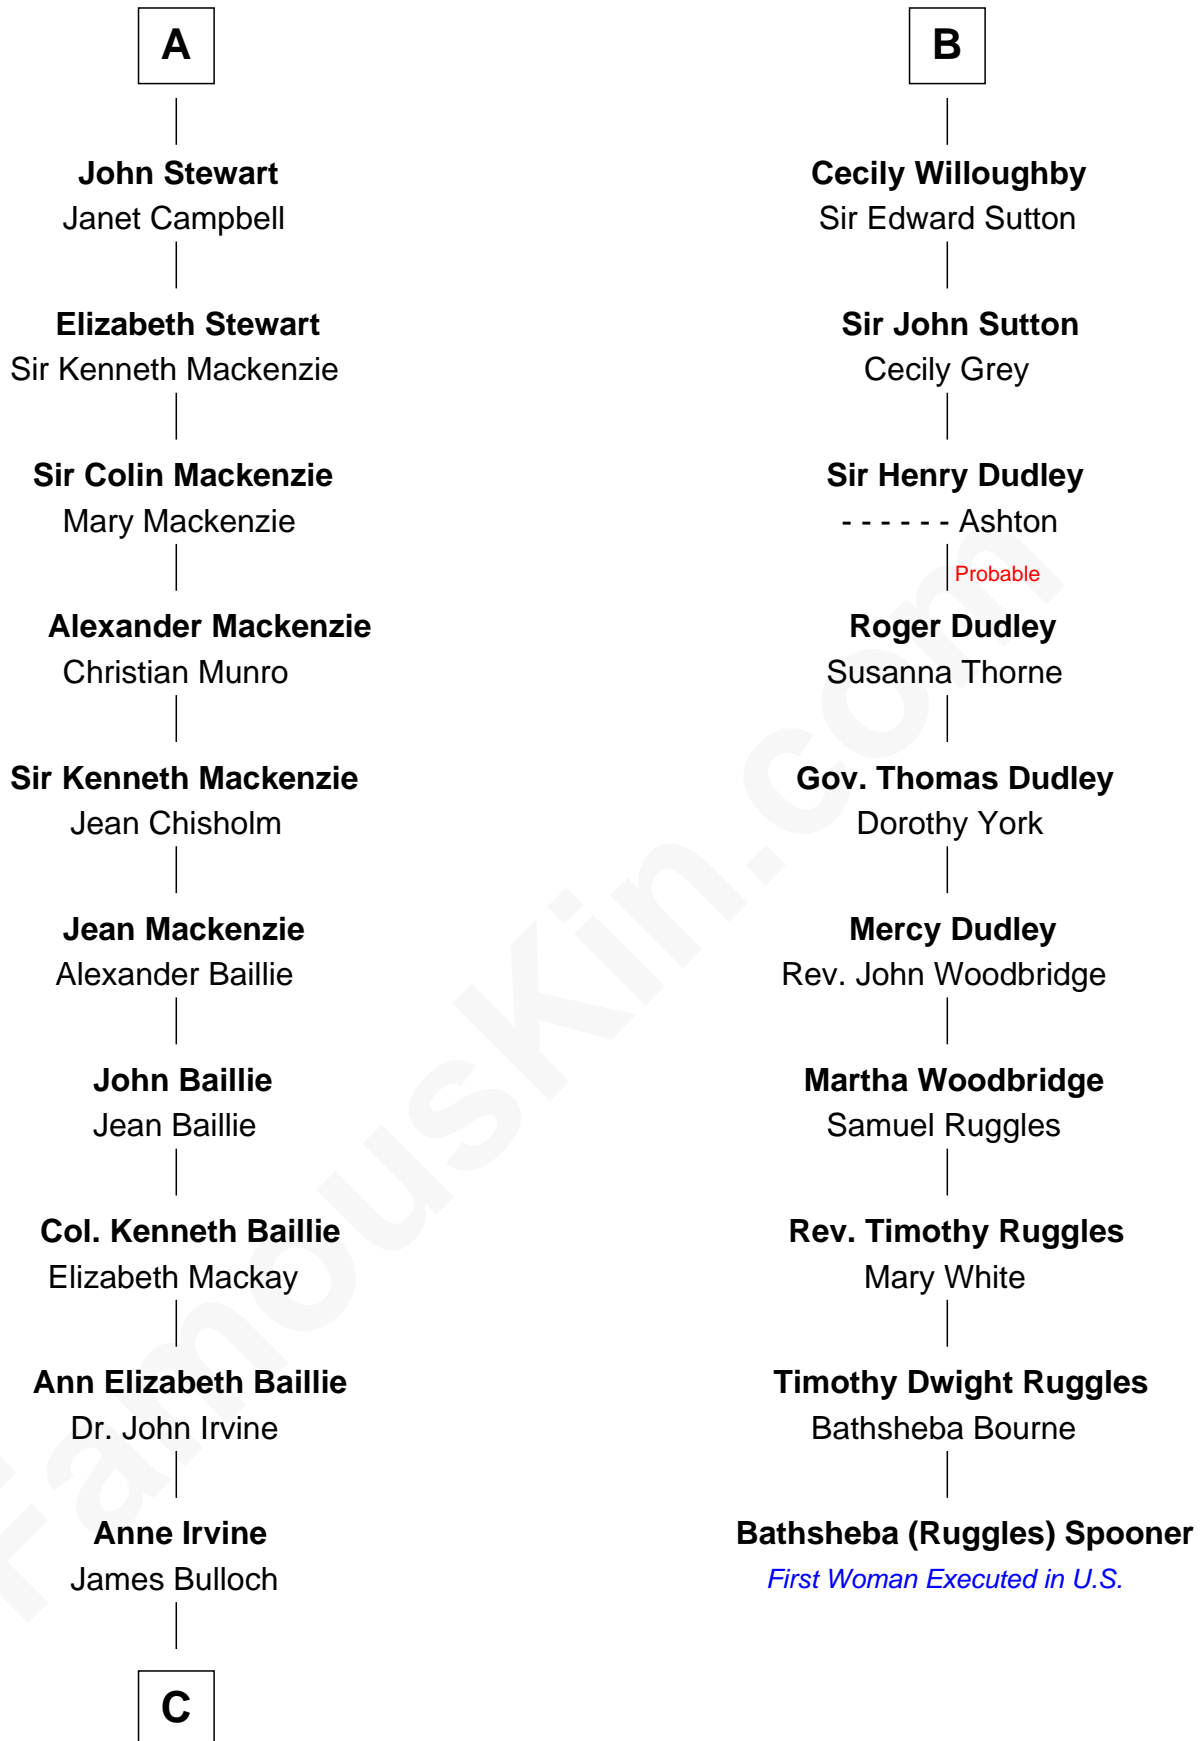

### Eleanor Roosevelt

*First Lady of President Franklin D. Roosevelt*

**16th cousin 4 times removed of**

### Bathsheba (Ruggles) Spooner

*First woman executed for murder in U.S. by non-British government*

**Ferdinand III, King of Castile**

Joanna of Ponthieu

**C**

James Stephens Bulloch

Martha Stewart

Martha Bulloch

Theodore Roosevelt

Elliott Roosevelt

Anna Rebecca Hall

Eleanor Roosevelt

*First Lady of Franklin Roosevelt*

FamousKin.com