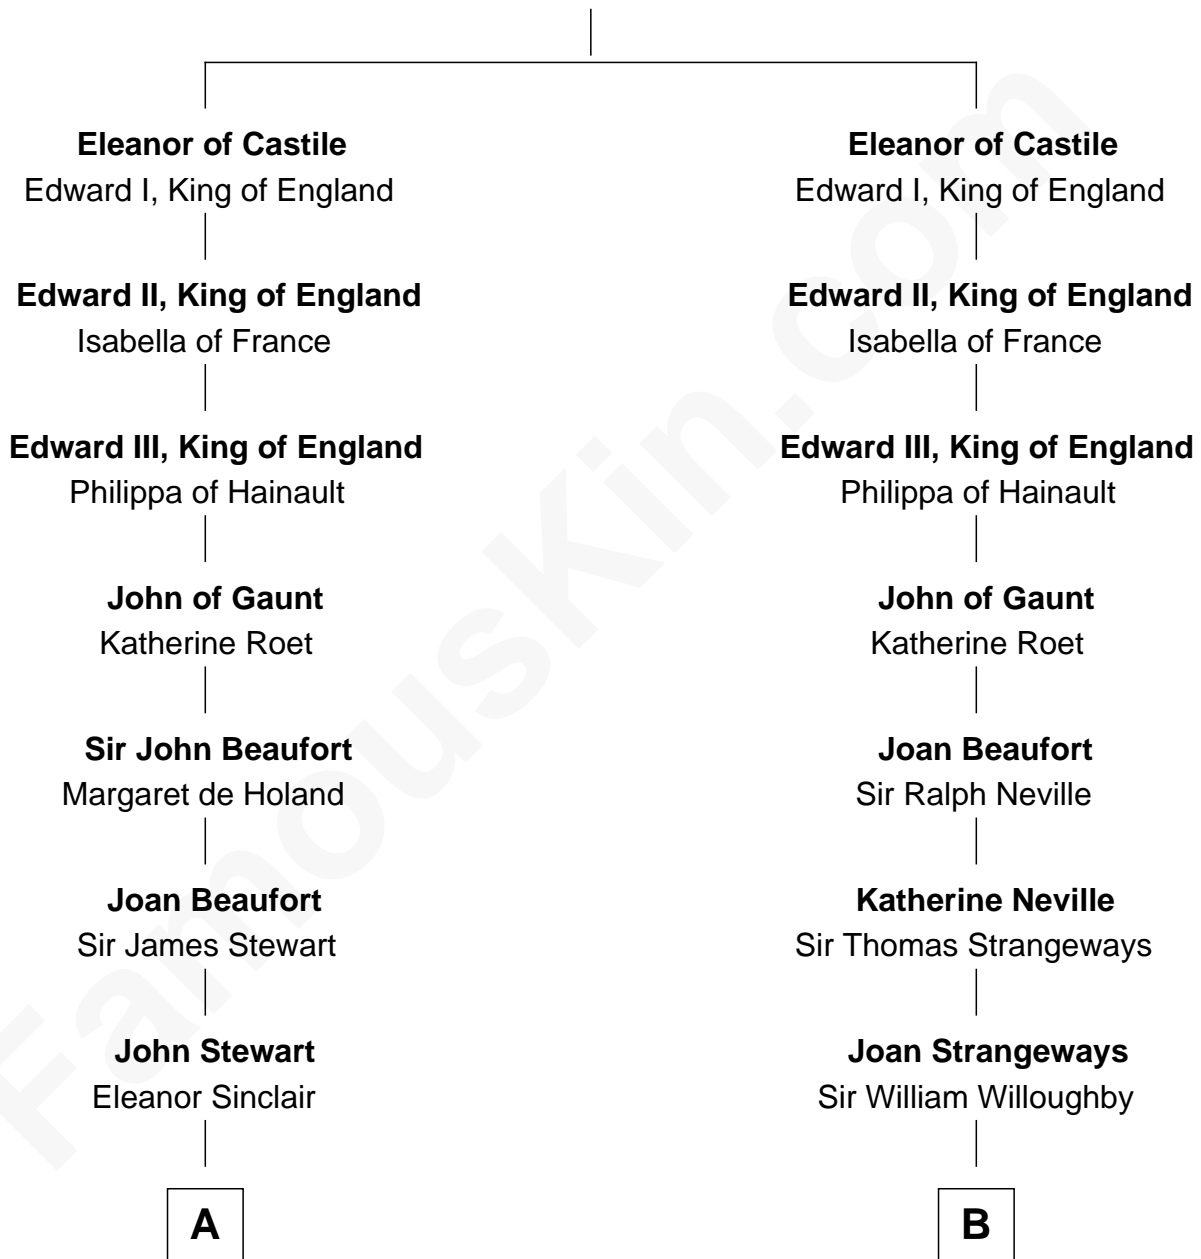

## Relationship Chart of

### Eleanor Roosevelt

*First Lady of President Franklin D. Roosevelt*

**16th cousin 4 times removed of**

### Bathsheba (Ruggles) Spooner

*First woman executed for murder in U.S. by non-British government*

**Ferdinand III, King of Castile**

Joanna of Ponthieu

**C**

James Stephens Bulloch

Martha Stewart

Martha Bulloch