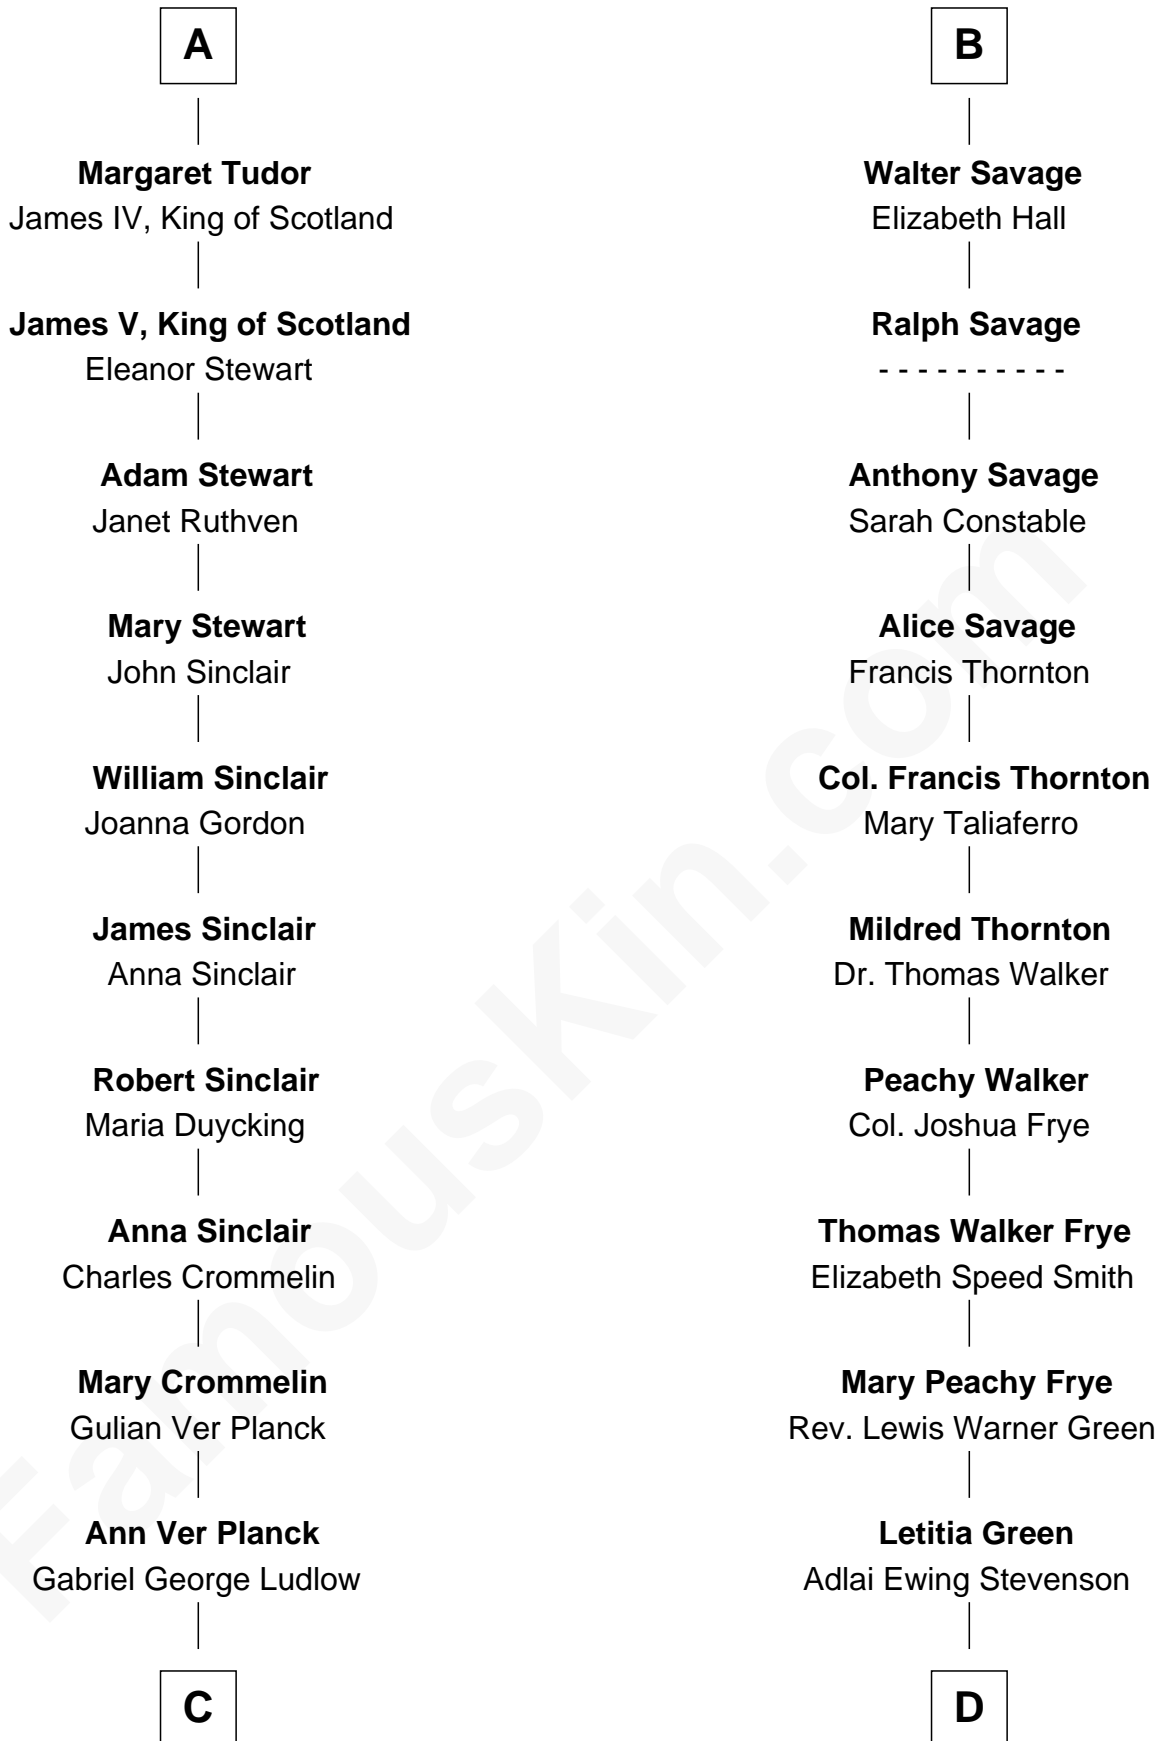

## Relationship Chart of

### Eleanor Roosevelt

*First Lady of President Franklin D. Roosevelt*

**18th cousin 3 times removed of**

### Adlai Stevenson II

*31st Governor of Illinois*

**C**

**Gabriel Ver Planck Ludlow**

Elizabeth A. Hunter

**Dr. Edward Hunter Ludlow**

Elizabeth Livingston

**Mary Livingston Ludlow**

Valentine Gill Hall

**Anna Rebecca Hall**

Elliott Roosevelt

**Eleanor Roosevelt**

*First Lady of Franklin Roosevelt*

**D**

**Lewis Green Stevenson**

Helen Louise Davis