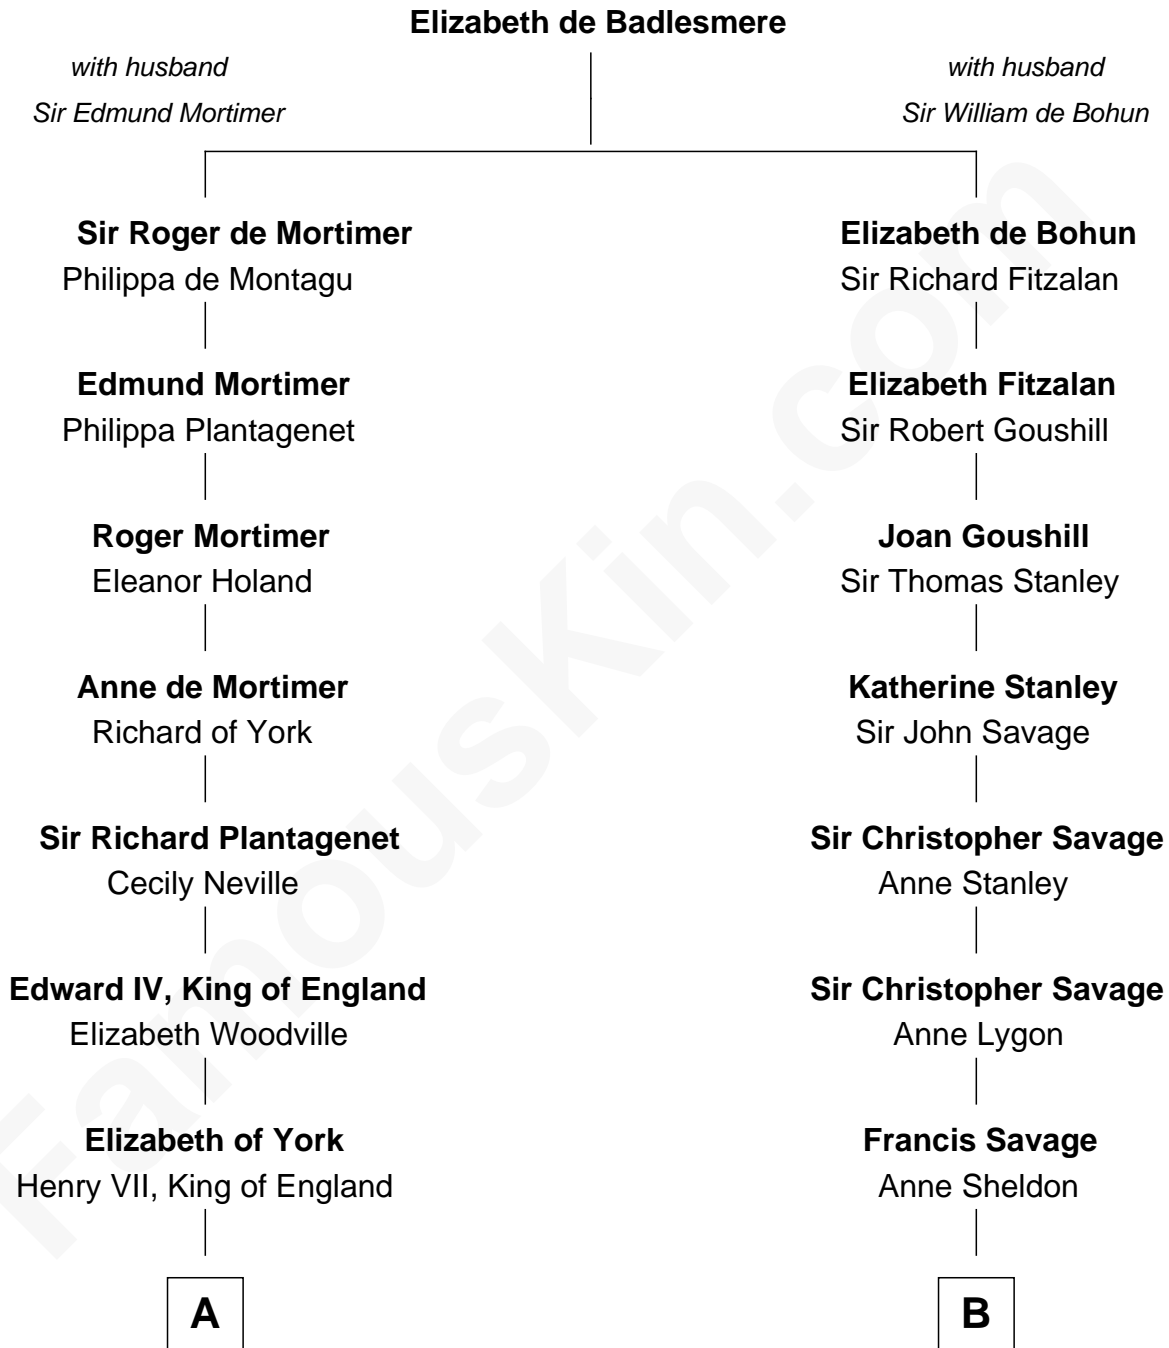

## Relationship Chart of

### Eleanor Roosevelt

*First Lady of President Franklin D. Roosevelt*

**18th cousin 3 times removed of**

### Adlai Stevenson II

*31st Governor of Illinois*

**C**

**Gabriel Ver Planck Ludlow**

Elizabeth A. Hunter

**Dr. Edward Hunter Ludlow**

Elizabeth Livingston

**Mary Livingston Ludlow**