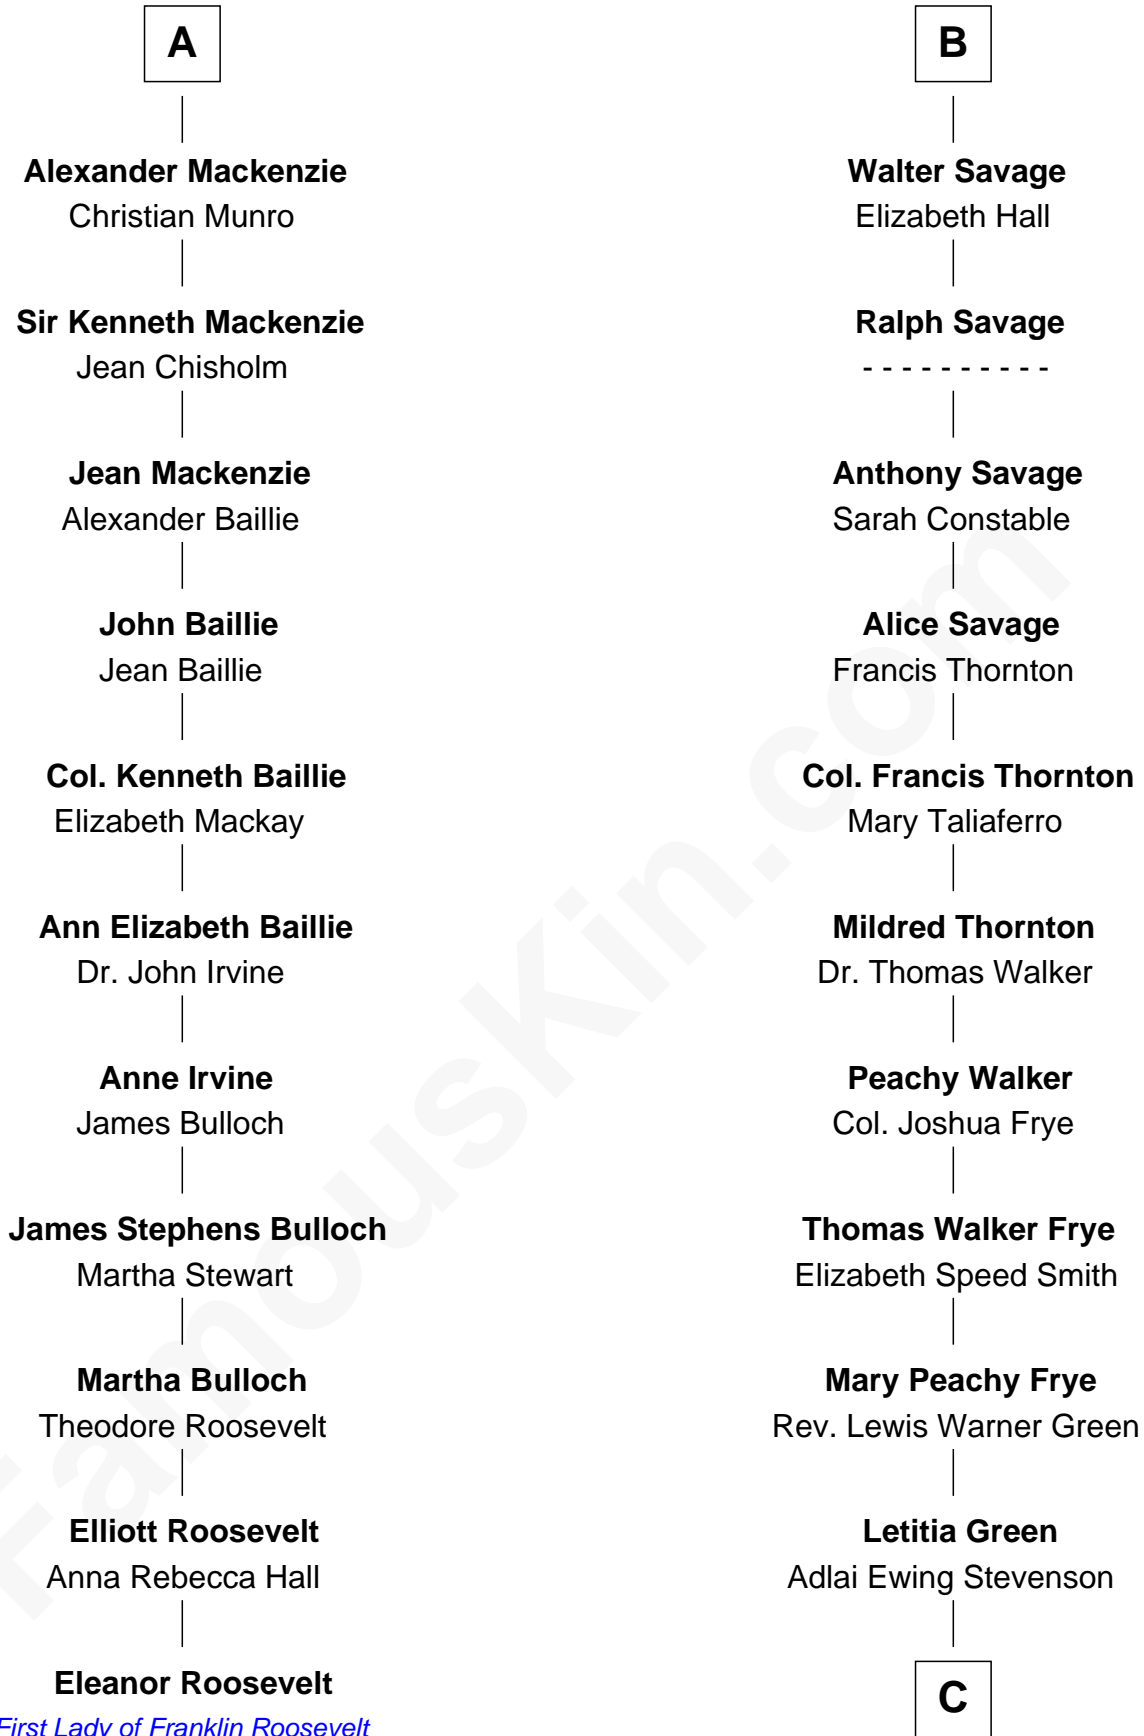

FamousKin.com

Relationship Chart of

Eleanor Roosevelt

First Lady of President Franklin D. Roosevelt

17th cousin 1 time removed of

Adlai Stevenson II
31st Governor of Illinois

C

Lewis Green Stevenson

Helen Louise Davis

Adlai Stevenson II

31st Governor of Illinois

FamousKin.com