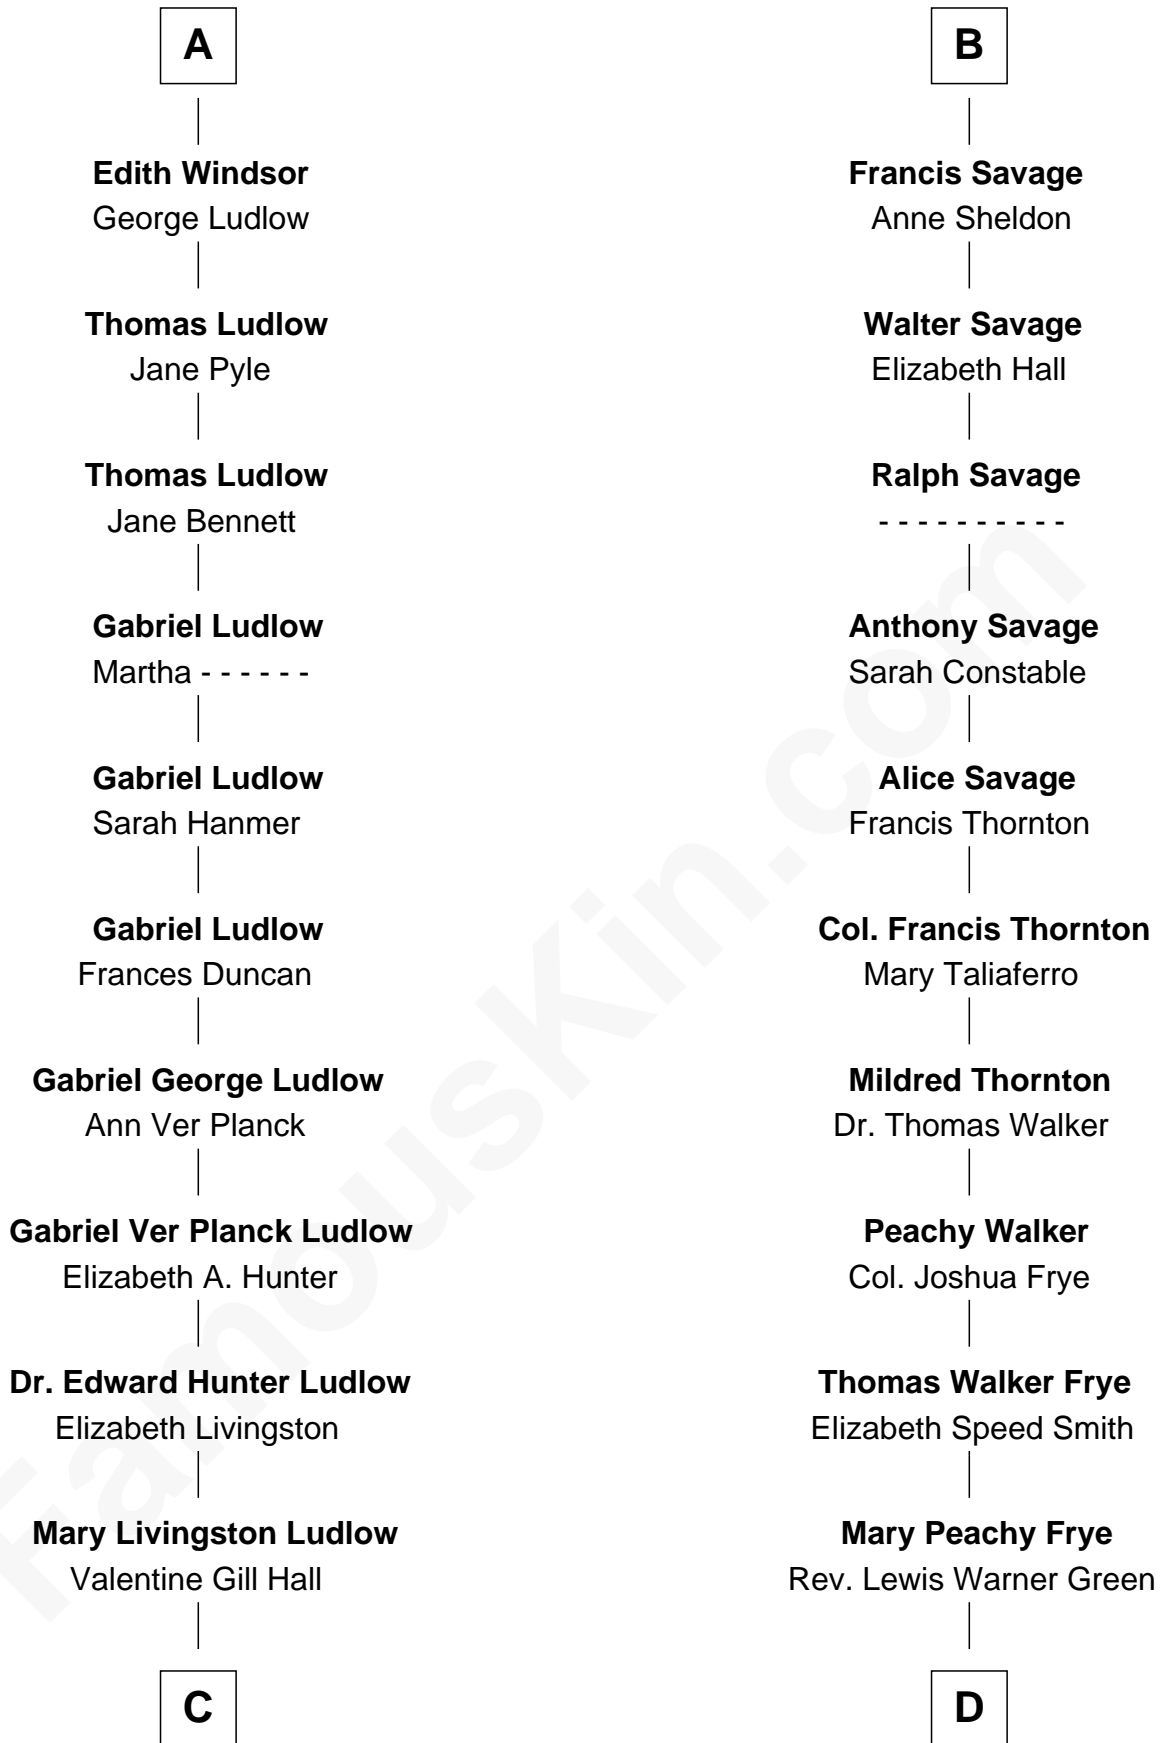

FamousKin.com

Relationship Chart of

Eleanor Roosevelt

First Lady of President Franklin D. Roosevelt

18th cousin 1 time removed of

Adlai Stevenson II

31st Governor of Illinois

Humphrey de Bohun

Elizabeth Plantagenet

C

Anna Rebecca Hall

Elliott Roosevelt

Eleanor Roosevelt

First Lady of Franklin Roosevelt

D

Letitia Green

Adlai Ewing Stevenson

Lewis Green Stevenson

Helen Louise Davis

Adlai Stevenson II

31st Governor of Illinois

FamousKin.com